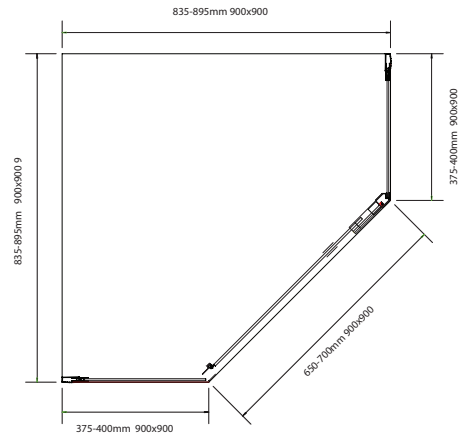

## NEO shower screen

Available in a range of styles and sizes, the Finders shower screen is the most versatile screen in the Marbletrend range.

The design of the semi-frameless door and semi-frameless return panel is simple, elegant and easy to clean.

### MATERIALS

- Aluminium frame
- 6mm glass door panel
- 6mm glass return panels

### FEATURES AND BENEFITS

- Screen height 2000mm
- Pivoting door
- Semi-frameless front set in 6mm glass
- Semi-frameless return panel in 6mm glass
- Toughened safety glass to Australian standards AS/NZS2208
- Fully reversible screen
- Suits Kimberley, Finders, Daintree and Barossa bases
- Suits tiled floors

Front panel sets can be used in an alcove

PRODUCTS			Min	Max
Front and Return Panel Set				
900	Chrome	KSSFL69CHCLP	835	895