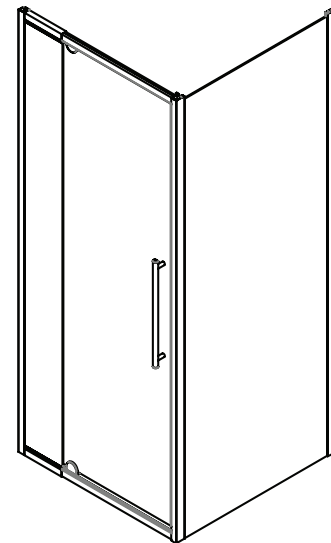

flinders

shower screen

Available in a range of styles and sizes, the Finders shower screen is the most versatile screen in the Marbletrend range.

The design of the semi-frameless door and semi-frameless return panel is simple, elegant and easy to clean.

MATERIALS

- > Aluminium frame
- > 6mm glass door panel
- > 6mm glass return panel

FEATURES AND BENEFITS

- > Screen height 2000mm
- > Pivoting door
- > Semi-frameless front set in 6mm glass
- > Semi-frameless return panel in 6mm glass
- > Toughened safety glass to Australian standards AS/NZS2208
- > Fully reversible screen
- > Suits Kimberley, Finders, Daintree, Evo and Barossa bases
- > Suits tiled floors
- > Front panel sets can be used in an alcove

PRODUCTS				Min	Max
Door Panel Set					
820	Chrome	SSFL16CHCLP	750	810	
	White	SSFL16WHCLP	750	810	
900	Chrome	SSFL26CHCLP	830	890	
	White	SSFL26WHCLP	830	890	
1000	Chrome	SSFL40CHCLP	930	990	
	White	SSFL40WHCLP	930	990	
1220	Chrome	SSFL34CHCLP	1140	1200	
	White	SSFL34WHCLP	1140	1200	
1500	Chrome	SSFL37CHCLP	1430	1490	
	White	SSFL37WHCLP	1430	1490	

MATERIALS

- > Aluminium frame
- > 6mm glass door panel
- > 6mm glass return panel

FEATURES AND BENEFITS

- > Screen height 2000mm
 - > Pivoting door
 - > Semi-frameless front set in 6mm glass
 - > Semi-frameless return panel in 6mm glass
 - > Toughened safety glass to Australian standards AS/NZS2208
 - > Fully reversible screen
 - > Suits Kimberley, Finders, Daintree, Evo and Barossa bases
 - > Suits tiled floors
- Front panel sets can be used in an alcove