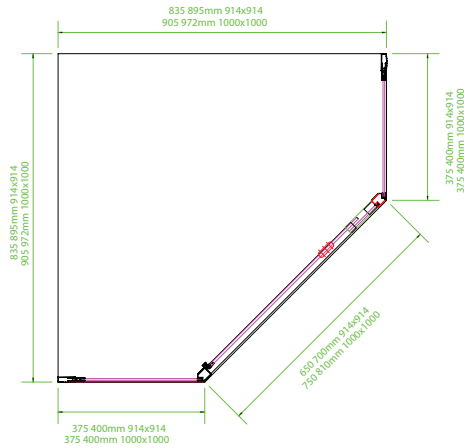

flinders

NEO corner shower screen

Available in a range of styles and sizes, the Flinders shower screen is the most versatile screen in the Marbletrend range.

The design of the semi-frameless door and semi-frameless return panel is simple, elegant and easy to clean.

MATERIALS

- > Aluminium frame
- > 6mm glass door panel
- > 6mm glass return panel

FEATURES AND BENEFITS

1. > Screen height 2000mm
   - > Pivoting door
   - > Semi-frameless front set in 6mm glass
   - > Semi-frameless return panel in 6mm glass
   - > Toughened safety glass to Australian standards AS/NZS2208
   - > Fully reversible screen
   - > Suits Kimberley, Finders, Daintree, Evo and Barossa bases
   - > Suits tiled floors
2. Front panel sets can be used in an alcove

PRODUCTS				Min	Max
Front and Return Panel Set					
900	Chrome	KSSFL69CHCLP	835	895	
	White	KSSFL69WHCLP	835	895	
1000	Chrome	KSSFL79CHCLP	935	995	
	White	KSSFL79WHCLP	935	995	

DISCLAIMER

Gemini Industries Pty. Ltd. ABN 87 079 297 617 The manufacturer/distributor reserves the right to vary specifications or delete models from their range without prior notification. Dimensions and set-outs listed are correct at the time of publication however the manufacturer/distributor takes no responsibility for printing errors. All sizes quoted are in millimetres and are nominal. Product colour shown is as near to actual product colour as production methods permit. Warranty terms apply, refer to www.gemini-industries.net.

marbletrend.com.au
T: 1300 717 717