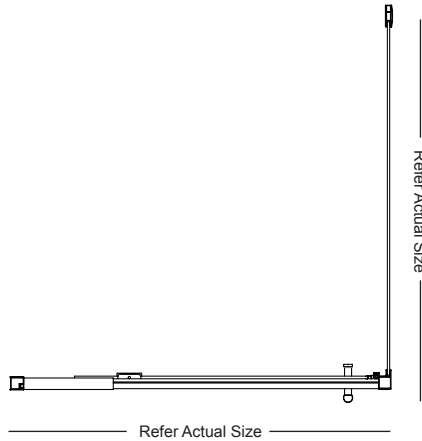

flinders

shower screen

Available in a range of styles and sizes, the Finders shower screen is the most versatile screen in the Marbletrend range.

The design of the semi-frameless door and semi-frameless return panel is simple, elegant and easy to clean.

MATERIALS

- > Aluminium frame
- > 6mm glass door panel
- > 6mm glass return panel

FEATURES AND BENEFITS

- > Screen height 2000mm
- > Pivoting door
- > Semi-frameless front set in 6mm glass
- > Semi-frameless return panel in 6mm glass
- > Toughened safety glass to Australian standards AS/NZS2208
- > Fully reversible screen
- > Suits Kimberley, Finders, Daintree, Evo and Barossa bases
- > Suits tiled floors
- > Front panel sets can be used in an alcove

PRODUCTS				Min	Max
Door Panel Set					
820	Chrome	SSFL16CHCLP	750	810	
	White	SSFL16WHCLP	750	810	
900	Chrome	SSFL26CHCLP	830	890	
	White	SSFL26WHCLP	830	890	
1000	Chrome	SSFL40CHCLP	930	990	
	White	SSFL40WHCLP	930	990	
1220	Chrome	SSFL34CHCLP	1140	1200	
	White	SSFL34WHCLP	1140	1200	
1500	Chrome	SSFL37CHCLP	1430	1490	
	White	SSFL37WHCLP	1430	1490	

Return panel set			Min	Max
820	Chrome	SSFL16CHCLR	770	805
	White	SSFL16WHCLR	770	805
900	Chrome	SSFL26CHCLR	835	870
	White	SSFL26WHCLR	835	870
1000	Chrome	SSFL40CHCLR	935	970
	White	SSFL40WHCLR	935	970
1220	Chrome	SSFL34CHCLR	1155	1190
	White	SSFL34WHCLR	1155	1190