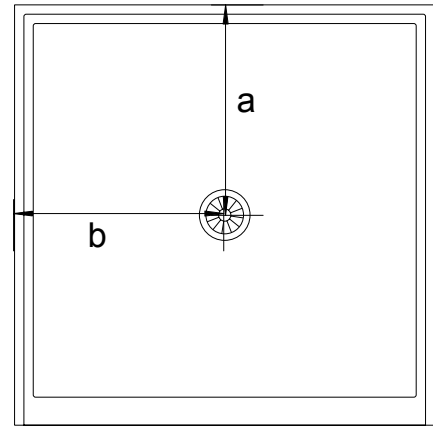

flinders marblelite™

shower base

Made to Order Square

White

SB36CW	1370 W x 900 D x 80 REAR OUTLET
SB80CW	1800 W x 900 D x 80 REAR OUTLET

Ivory

SB16AI	820 W x 820 D x 80 REAR OUTLET
SB17AI	820 W x 820 D x 80 CENTRE OUTLET
SB1LAI	820 W x 820 D x 80 REAR OUTLET LHR
SB1RAI	820 W x 820 D x 80 REAR OUTLET RHR
SB15AI	820 W x 820 D x 80 REAR OUTLET DBL
SB26AI	900 W x 900 D x 80 REAR OUTLET
SB28AI	900 W x 900 D x 80 CENTRE OUTLET
SB2LAI	900 W x 900 D x 80 REAR OUTLET LHR
SB2RAI	900 W x 900 D x 80 REAR OUTLET RHR
SB19AI	900 W x 900 D x 80 REAR OUTLET DBL
SB40AI	1000 W x 1000 D x 80 REAR OUTLET
SB4LAI	1000 W x 1000 D x 80 REAR OUTLET LHR
SB4RAI	1000 W x 1000 D x 80 REAR OUTLET RHR
SB48AI	1000 W x 1000 D x 80 REAR OUTLET DBL
SB34AI	1220 W x 900 D x 80 REAR OUTLET
SB41AI	1220 W x 900 D x 80 CENTRE OUTLET
SB3LAI	1220 W x 900 D x 80 REAR OUTLET LHR
SB3RAI	1220 W x 900 D x 80 REAR OUTLET RHR
SB6LAI	1220 W x 900 D x 80 CENTRE OUTLET LHR
SB6RAI	1220 W x 900 D x 80 CENTRE OUTLET RHR
SB33AI	900 W x 1220 D x 80 REAR OUTLET

Ivory cont.

SB5LAI	900 W x 1220 D x 80 REAR OUTLET LHR
SB5RAI	900 W x 1220 D x 80 REAR OUTLET RHR
SB36AI	1370 W x 900 D x 80 REAR OUTLET
SB37AI	1500 W x 900 D x 80 REAR OUTLET
SB80AI	1800 W x 900 D x 80 REAR OUTLET

LHR=Left Hand Return RHR=Right Hand Return DBL=Double Entry

DISCLAIMER

Marbletrend Pty. Ltd. 2013 ABN 65 109 273 912. The manufacturer/distributor reserves the right to vary specifications or delete models from their range without prior notification. Dimensions and set-outs listed are correct at the time of publication however the manufacturer/distributor takes no responsibility for printing errors. All sizes quoted are in millimetres and are nominal. Product colour shown is as near to actual product colour as production methods permit. Warranty periods apply.