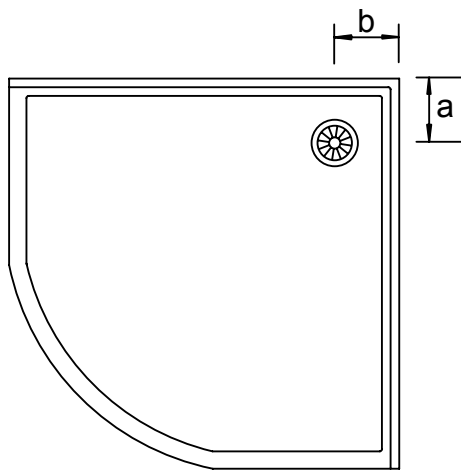

flinders marblelite™

curved shower base

The Flinders Marblelite™ shower base is non-self-supporting and is made from Marblelite™ - a hardwearing, solid, fully moulded material ideal for bathroom surfaces.

FEATURES & BENEFITS

- > Marblelite™
- > Mortar bed required – non self-supporting
- > 50mm high step
- > Choose from 2 or 3 sided, 17mm tile flange
- > Fully integrated waste with 50mm male thread

MATERIALS

- > Marblelite™

WASTE

- > Fully integrated waste with 50mm male thread

PRODUCTS

Standard Curved

White

SB89CW	914 W x 914 D x 80 H REAR OUTLET
SB88CW	914 W x 914 D x 80 H CENTRE OUTLET
SB99CW	1000 W x 1000 D x 80 H REAR OUTLET
SB98CW	1000 W x 1000 D x 80 H CENTRE OUTLET

DISCLAIMER

Marbletrend Pty. Ltd. 2013 ABN 65 109 273 912. The manufacturer/distributor reserves the right to vary specifications or delete models from their range without prior notification. Dimensions and set-outs listed are correct at the time of publication however the manufacturer/distributor takes no responsibility for printing errors. All sizes quoted are in millimetres and are nominal. Product colour shown is as near to actual product colour as production methods permit. Warranty periods apply.