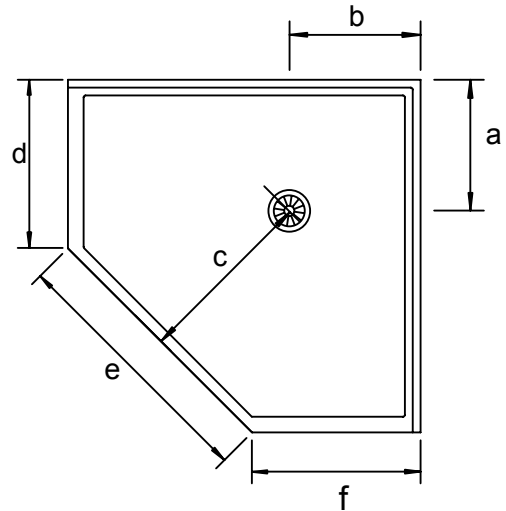

NEO corner shower base

The Flinders Marblelite™ shower base is non-self-supporting and is made from Marblelite™ - a hardwearing, solid, fully moulded material ideal for bathroom surfaces.

FEATURES & BENEFITS

- > Marblelite™
- > Mortar bed required – non self-supporting
- > 50mm high step
- > Choose from 2 or 3 sided, 17mm tile flange
- > Fully integrated waste with 50mm male thread

MATERIALS

- > Marblelite™

WASTE

- > Fully integrated waste with 50mm male thread

PRODUCTS

Standard NEO Corner

White

SB39CW	914 W x 914 D x 80 H	REAR OUTLET
SB69CW	914 W x 914 D x 80 H	CENTRE OUTLET
SB29CW	1000 W x 1000 D x 80 H	REAR OUTLET
SB79CW	1000 W x 1000 D x 80 H	CENTRE OUTLET

Made to Order NEO Corner

White

SB59CW	1200 W x 1200 D x 80 H	REAR OUTLET

Ivory

SB39AI	914 W x 914 D x 80 H	REAR OUTLET
SB69AI	914 W x 914 D x 80 H	CENTRE OUTLET
SB29AI	1000 W x 1000 D x 80 H	REAR OUTLET
SB79AI	1000 W x 1000 D x 80 H	CENTRE OUTLET
SB59AI	1200 W x 1200 D x 80 H	REAR OUTLET

LHR = Left Hand Return   RHR = Right Hand Return

DISCLAIMER

Marbletrend Pty. Ltd. 2013 ABN 65 109 273 912. The manufacturer/distributor reserves the right to vary specifications or delete models from their range without prior notification. Dimensions and set-outs listed are correct at the time of publication however the manufacturer/distributor takes no responsibility for printing errors. All sizes quoted are in millimetres and are nominal. Product colour shown is as near to actual product colour as production methods permit. Warranty periods apply.