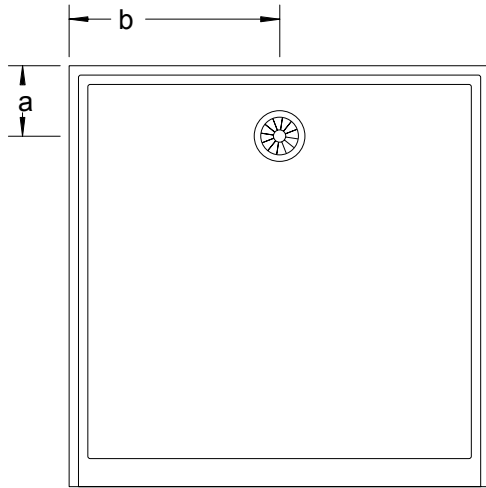

flinders marblelite™

shower base

The Flinders Marblelite™ shower base is non-self-supporting and is made from Marblelite™ - a hardwearing, solid, fully moulded material ideal for bathroom surfaces.

FEATURES & BENEFITS

- > Marblelite™
- > Mortar bed required – non self-supporting
- > 50mm high step
- > Choose from 2 or 3 sided, 17mm tile flange
- > Fully integrated waste with 50mm male thread

MATERIALS

- > Marblelite™

WASTE

- > Fully integrated waste with 50mm male thread

PRODUCTS

Standard Square

White

SB16CW	820 W x 820 D x 70 H	REAR OUTLET
SB17CW	820 W x 820 D x 70 H	CENTRE OUTLET
SB1LCW	820 W x 820 D x 70 H	REAR OUTLET LHR
SB1RCW	820 W x 820 D x 70 H	REAR OUTLET RHR
SB15CW	820 W x 820 D x 70 H	REAR OUTLET DBL
SB26CW	900 W x 900 D x 70 H	REAR OUTLET
SB28CW	900 W x 900 D x 70 H	CENTRE OUTLET
SB2LCW	900 W x 900 D x 70 H	REAR OUTLET LHR
SB2RCW	900 W x 900 D x 70 H	REAR OUTLET RHR
SB19CW	900 W x 900 D x 70 H	REAR OUTLET DBL
SB40CW	1000 W x 1000 D x 70 H	REAR OUTLET
SB4LCW	1000 W x 1000 D x 70 H	REAR OUTLET LHR
SB4RCW	1000 W x 1000 D x 70 H	REAR OUTLET RHR
SB48CW	1000 W x 1000 D x 70 H	REAR OUTLET DBL
SB32CW	1220 W x 820 D x 70 H	REAR OUTLET
SB34CW	1220 W x 900 D x 70 H	REAR OUTLET
SB41CW	1220 W x 900 D x 70 H	CENTRE OUTLET
SB3LCW	1220 W x 900 D x 70 H	REAR OUTLET LHR
SB3RCW	1220 W x 900 D x 70 H	REAR OUTLET RHR
SB6LCW	1220 W x 900 D x 70 H	CENTRE OUTLET LHR
SB6RCW	1220 W x 900 D x 70 H	CENTRE OUTLET RHR
SB33CW	900 W x 1220 D x 70 H	REAR OUTLET
SB5LCW	900 W x 1220 D x 70 H	REAR OUTLET LHR
SB5RCW	900 W x 1220 D x 70 H	REAR OUTLET RHR
SB37CW	1500 W x 900 D x 70 H	REAR OUTLET

LHR=Left Hand Return RHR=Right Hand Return DBL=Double Entry

DISCLAIMER

Marbletrend Pty. Ltd. 2013 ABN 65 109 273 912. The manufacturer/distributor reserves the right to vary specifications or delete models from their range without prior notification. Dimensions and set-outs listed are correct at the time of publication however the manufacturer/distributor takes no responsibility for printing errors. All sizes quoted are in millimetres and are nominal. Product colour shown is as near to actual product colour as production methods permit. Warranty periods apply.