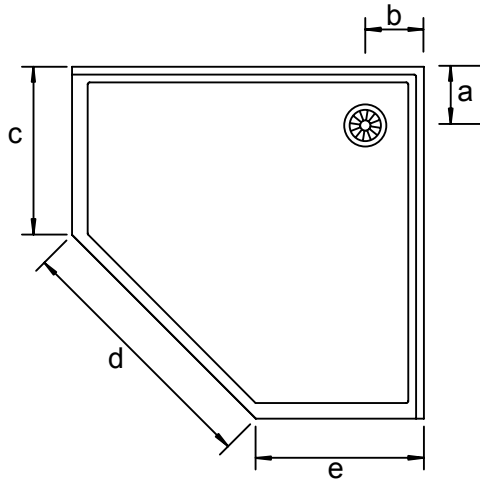

NEO corner shower base

The Flinders Marblelite™ shower base is non-self-supporting and is made from Marblelite™ - a hardwearing, solid, fully moulded material ideal for bathroom surfaces.

FEATURES & BENEFITS

- > Marblelite™
- > Mortar bed required – non self-supporting
- > 50mm high step
- > Choose from 2 or 3 sided, 17mm tile flange
- > Fully integrated waste with 50mm male thread

MATERIALS

- > Marblelite™

WASTE

- > Fully integrated waste with 50mm male thread

PRODUCTS

Standard NEO Corner

White

SB39CW	914 W x 914 D x 80 H	REAR OUTLET
SB69CW	914 W x 914 D x 80 H	CENTRE OUTLET
SB29CW	1000 W x 1000 D x 80 H	REAR OUTLET
SB79CW	1000 W x 1000 D x 80 H	CENTRE OUTLET

Made to Order NEO Corner

White

SB59CW	1200 W x 1200 D x 80 H	REAR OUTLET

Ivory

SB39AI	914 W x 914 D x 80 H	REAR OUTLET
SB69AI	914 W x 914 D x 80 H	CENTRE OUTLET
SB29AI	1000 W x 1000 D x 80 H	REAR OUTLET
SB79AI	1000 W x 1000 D x 80 H	CENTRE OUTLET
SB59AI	1200 W x 1200 D x 80 H	REAR OUTLET

LHR = Left Hand Return   RHR = Right Hand Return

DISCLAIMER

Marbletrend Pty. Ltd. 2013 ABN 65 109 273 912. The manufacturer/distributor reserves the right to vary specifications or delete models from their range without prior notification. Dimensions and set-outs listed are correct at the time of publication however the manufacturer/distributor takes no responsibility for printing errors. All sizes quoted are in millimetres and are nominal. Product colour shown is as near to actual product colour as production methods permit. Warranty periods apply.