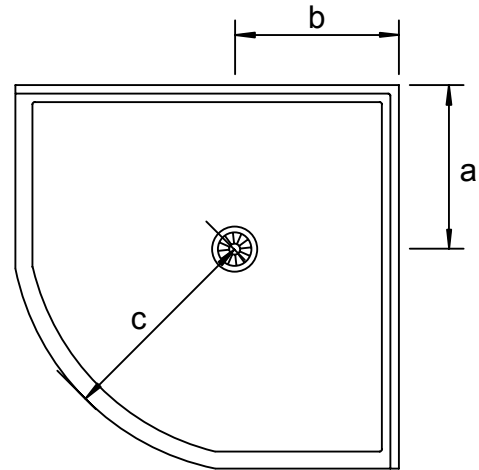

flinders marblelite™

curved shower base

The Flinders Marblelite™ shower base is non-self-supporting and is made from Marblelite™ - a hardwearing, solid, fully moulded material ideal for bathroom surfaces.

FEATURES & BENEFITS

- > Marblelite™
- > Mortar bed required – non self-supporting
- > 50mm high step
- > Choose from 2 or 3 sided, 17mm tile flange
- > Fully integrated waste with 50mm male thread

MATERIALS

- > Marblelite™

WASTE

- > Fully integrated waste with 50mm male thread

PRODUCTS

Standard Curved

White

SB89CW	914 W x 914 D x 80 H REAR OUTLET
SB88CW	914 W x 914 D x 80 H CENTRE OUTLET
SB99CW	1000 W x 1000 D x 80 H REAR OUTLET
SB98CW	1000 W x 1000 D x 80 H CENTRE OUTLET

DISCLAIMER

Marbletrend Pty. Ltd. 2013 ABN 65 109 273 912. The manufacturer/distributor reserves the right to vary specifications or delete models from their range without prior notification. Dimensions and set-outs listed are correct at the time of publication however the manufacturer/distributor takes no responsibility for printing errors. All sizes quoted are in millimetres and are nominal. Product colour shown is as near to actual product colour as production methods permit. Warranty periods apply.