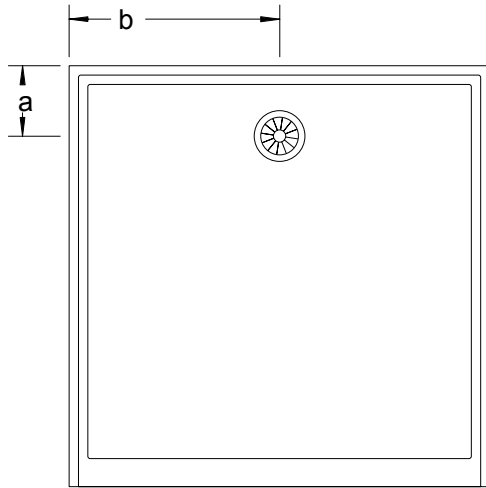

flinders marblelite™

shower base

Made to Order Square

White

SB36CW	1370 W x 900 D x 80 REAR OUTLET
SB80CW	1800 W x 900 D x 80 REAR OUTLET

Ivory

SB16AI	820 W x 820 D x 80 REAR OUTLET
SB17AI	820 W x 820 D x 80 CENTRE OUTLET
SB1LAI	820 W x 820 D x 80 REAR OUTLET LHR
SB1RAI	820 W x 820 D x 80 REAR OUTLET RHR
SB15AI	820 W x 820 D x 80 REAR OUTLET DBL
SB26AI	900 W x 900 D x 80 REAR OUTLET
SB28AI	900 W x 900 D x 80 CENTRE OUTLET
SB2LAI	900 W x 900 D x 80 REAR OUTLET LHR
SB2RAI	900 W x 900 D x 80 REAR OUTLET RHR
SB19AI	900 W x 900 D x 80 REAR OUTLET DBL
SB40AI	1000 W x 1000 D x 80 REAR OUTLET
SB4LAI	1000 W x 1000 D x 80 REAR OUTLET LHR
SB4RAI	1000 W x 1000 D x 80 REAR OUTLET RHR
SB48AI	1000 W x 1000 D x 80 REAR OUTLET DBL
SB34AI	1220 W x 900 D x 80 REAR OUTLET
SB41AI	1220 W x 900 D x 80 CENTRE OUTLET
SB3LAI	1220 W x 900 D x 80 REAR OUTLET LHR
SB3RAI	1220 W x 900 D x 80 REAR OUTLET RHR
SB6LAI	1220 W x 900 D x 80 CENTRE OUTLET LHR
SB6RAI	1220 W x 900 D x 80 CENTRE OUTLET RHR
SB33AI	900 W x 1220 D x 80 REAR OUTLET

Ivory cont.

SB5LAI	900 W x 1220 D x 80 REAR OUTLET LHR
SB5RAI	900 W x 1220 D x 80 REAR OUTLET RHR
SB36AI	1370 W x 900 D x 80 REAR OUTLET
SB37AI	1500 W x 900 D x 80 REAR OUTLET
SB80AI	1800 W x 900 D x 80 REAR OUTLET

LHR=Left Hand Return RHR=Right Hand Return DBL=Double Entry

DISCLAIMER

Marbletrend Pty. Ltd. 2013 ABN 65 109 273 912. The manufacturer/distributor reserves the right to vary specifications or delete models from their range without prior notification. Dimensions and set-outs listed are correct at the time of publication however the manufacturer/distributor takes no responsibility for printing errors. All sizes quoted are in millimetres and are nominal. Product colour shown is as near to actual product colour as production methods permit. Warranty periods apply.