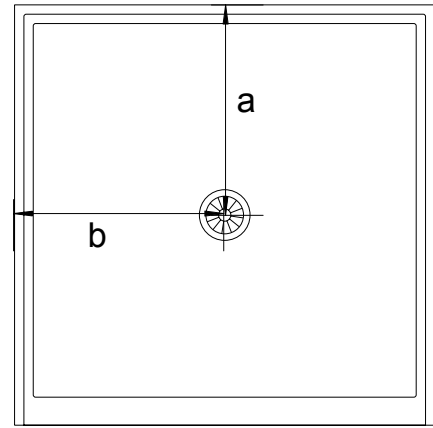

flinders marblelite™

shower base

The Flinders Marblelite™ shower base is non-self-supporting and is made from Marblelite™ - a hardwearing, solid, fully moulded material ideal for bathroom surfaces.

FEATURES & BENEFITS

- > Marblelite™
- > Mortar bed required – non self-supporting
- > 50mm high step
- > Choose from 2 or 3 sided, 17mm tile flange
- > Fully integrated waste with 50mm male thread

MATERIALS

- > Marblelite™

WASTE

- > Fully integrated waste with 50mm male thread

PRODUCTS

Standard Square

White

SB16CW	820 W x 820 D x 70 H	REAR OUTLET
SB17CW	820 W x 820 D x 70 H	CENTRE OUTLET
SB1LCW	820 W x 820 D x 70 H	REAR OUTLET LHR
SB1RCW	820 W x 820 D x 70 H	REAR OUTLET RHR
SB15CW	820 W x 820 D x 70 H	REAR OUTLET DBL
SB26CW	900 W x 900 D x 70 H	REAR OUTLET
SB28CW	900 W x 900 D x 70 H	CENTRE OUTLET
SB2LCW	900 W x 900 D x 70 H	REAR OUTLET LHR
SB2RCW	900 W x 900 D x 70 H	REAR OUTLET RHR
SB19CW	900 W x 900 D x 70 H	REAR OUTLET DBL
SB40CW	1000 W x 1000 D x 70 H	REAR OUTLET
SB4LCW	1000 W x 1000 D x 70 H	REAR OUTLET LHR
SB4RCW	1000 W x 1000 D x 70 H	REAR OUTLET RHR
SB48CW	1000 W x 1000 D x 70 H	REAR OUTLET DBL
SB32CW	1220 W x 820 D x 70 H	REAR OUTLET
SB34CW	1220 W x 900 D x 70 H	REAR OUTLET
SB41CW	1220 W x 900 D x 70 H	CENTRE OUTLET
SB3LCW	1220 W x 900 D x 70 H	REAR OUTLET LHR
SB3RCW	1220 W x 900 D x 70 H	REAR OUTLET RHR
SB6LCW	1220 W x 900 D x 70 H	CENTRE OUTLET LHR
SB6RCW	1220 W x 900 D x 70 H	CENTRE OUTLET RHR
SB33CW	900 W x 1220 D x 70 H	REAR OUTLET
SB5LCW	900 W x 1220 D x 70 H	REAR OUTLET LHR
SB5RCW	900 W x 1220 D x 70 H	REAR OUTLET RHR
SB37CW	1500 W x 900 D x 70 H	REAR OUTLET

LHR=Left Hand Return RHR=Right Hand Return DBL=Double Entry

DISCLAIMER

Marbletrend Pty. Ltd. 2013 ABN 65 109 273 912. The manufacturer/distributor reserves the right to vary specifications or delete models from their range without prior notification. Dimensions and set-outs listed are correct at the time of publication however the manufacturer/distributor takes no responsibility for printing errors. All sizes quoted are in millimetres and are nominal. Product colour shown is as near to actual product colour as production methods permit. Warranty periods apply.