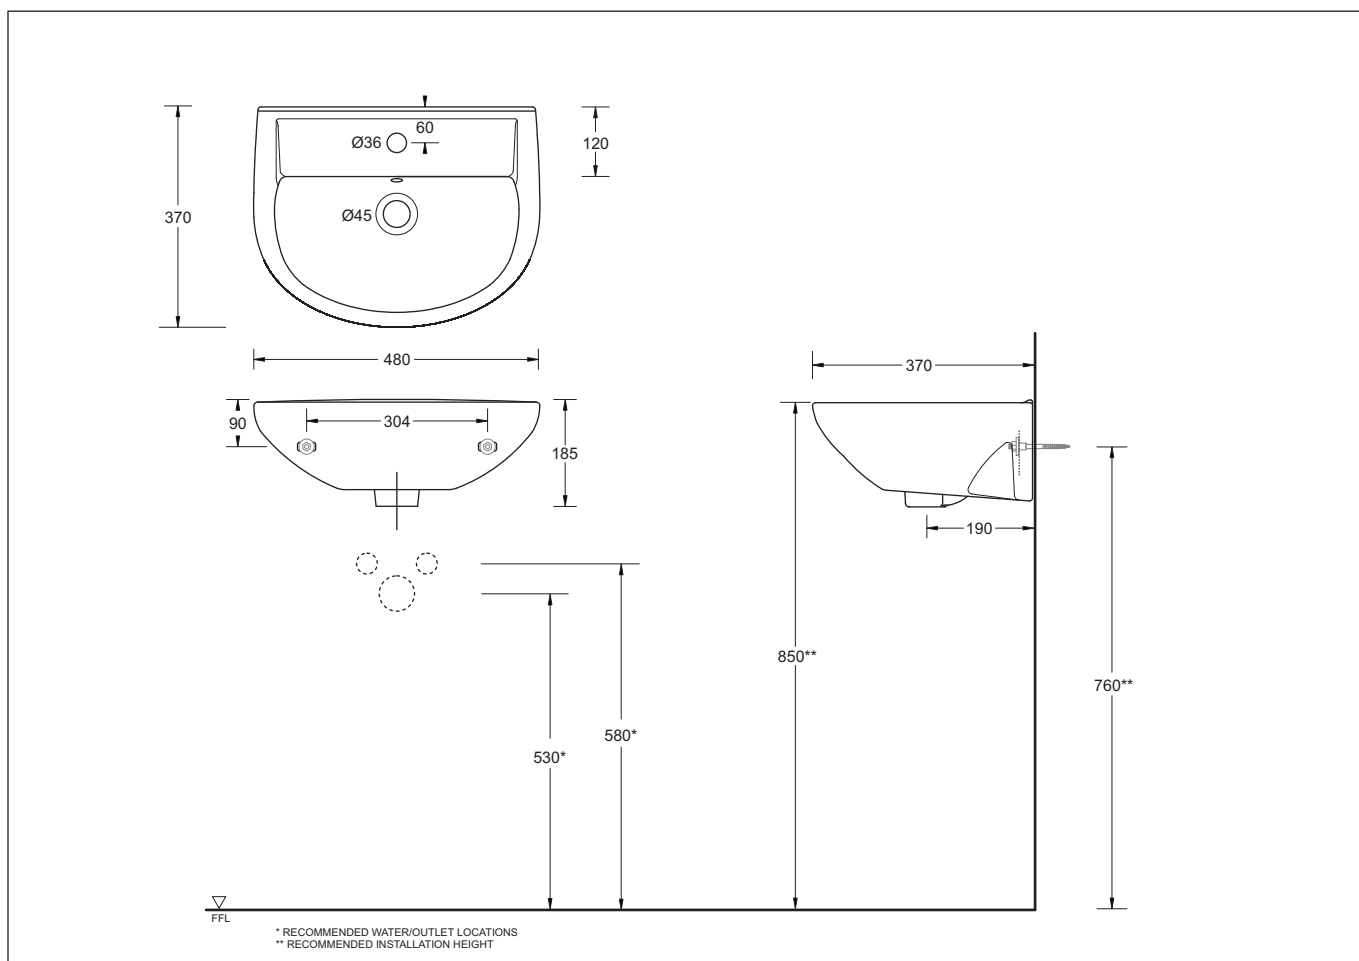

## **WINDSOR 480**

COMPACT WALL BASIN

Nominal size 480 x 370mm

1 TAPHOLE

## COMPACT WALL BASIN

TAPWARE NOT INCLUDED

- Medium sized, wall mounted vitreous china basin
- Contemporary design with a useful flat shelf area.
- Single central taphole
- Standard overflow
- 32mm waste outlet
- Bowl capacity 2.4 L
- 480mm x 370mm

### Provided

Item	Description	Code
Basin	Windsor 480 Wall Basin	J3192
Overflow Trim	CP Cap - JS	X063
Installation	Wall Installation Kit (Rag Bolts)	X022
Plug & Waste	32/40mm Overflow-Chrome	PW2

All dimensions are in millimetres and are subject to normal manufacturing variation of +/- 3mm on all surfaces. As product development is ongoing BPA reserves the right to vary specifications without notice.