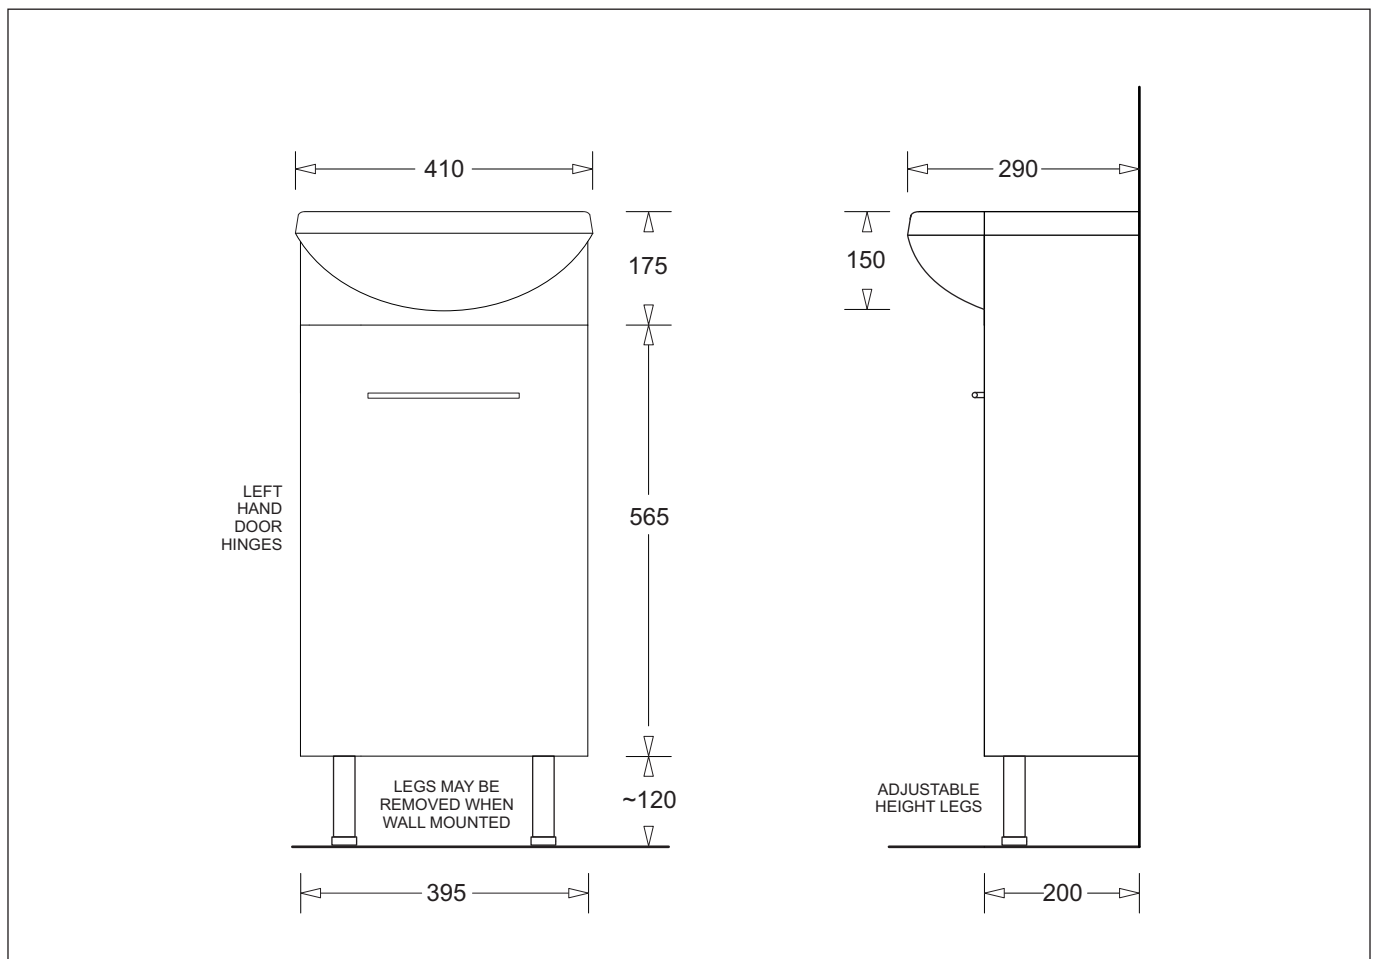

MODE 400 ENSUITE WALL VANITY

COMPACT ENSUITE VANITY UNIT

Nominal size 410W x 290D x 740Hmm

Vitreous china basin
Soft close door
Legs included
Optional wall mounting

MODE 400 WALL VANITY

COMPACT ENSUITE VANITY UNIT

- A compact wall faced ensuite vanity with semi recessed vitreous china basin
- Basin size 410 x 290mm with a single taphole on the right hand side
- Standard overflow and pop-up waste
- Single soft-close door(LH hinge)
- Adjustable internal shelf
- High gloss 2 pack white poly finish
- Chrome legs included(optional use)

Provided

Item	Description	Code
Cabinet	Mode 400 Compact Ensuite Cabinet	CHICO400
Basin	Chico 400 Vitreous China Basin	X090
O/Flow Trim	CP Ring	✓
Handle	Vanity Door Handle - Metal	X092
Legs	Adjustable legs - Chrome	X094
Shelf	Internal Shelf and Supports	✓
Installation	Instruction Sheet	✓

All dimensions are in millimetres and are subject to normal manufacturing variation of +/- 3mm on all surfaces. As product development is ongoing BPA reserves the right to vary specifications without notice.