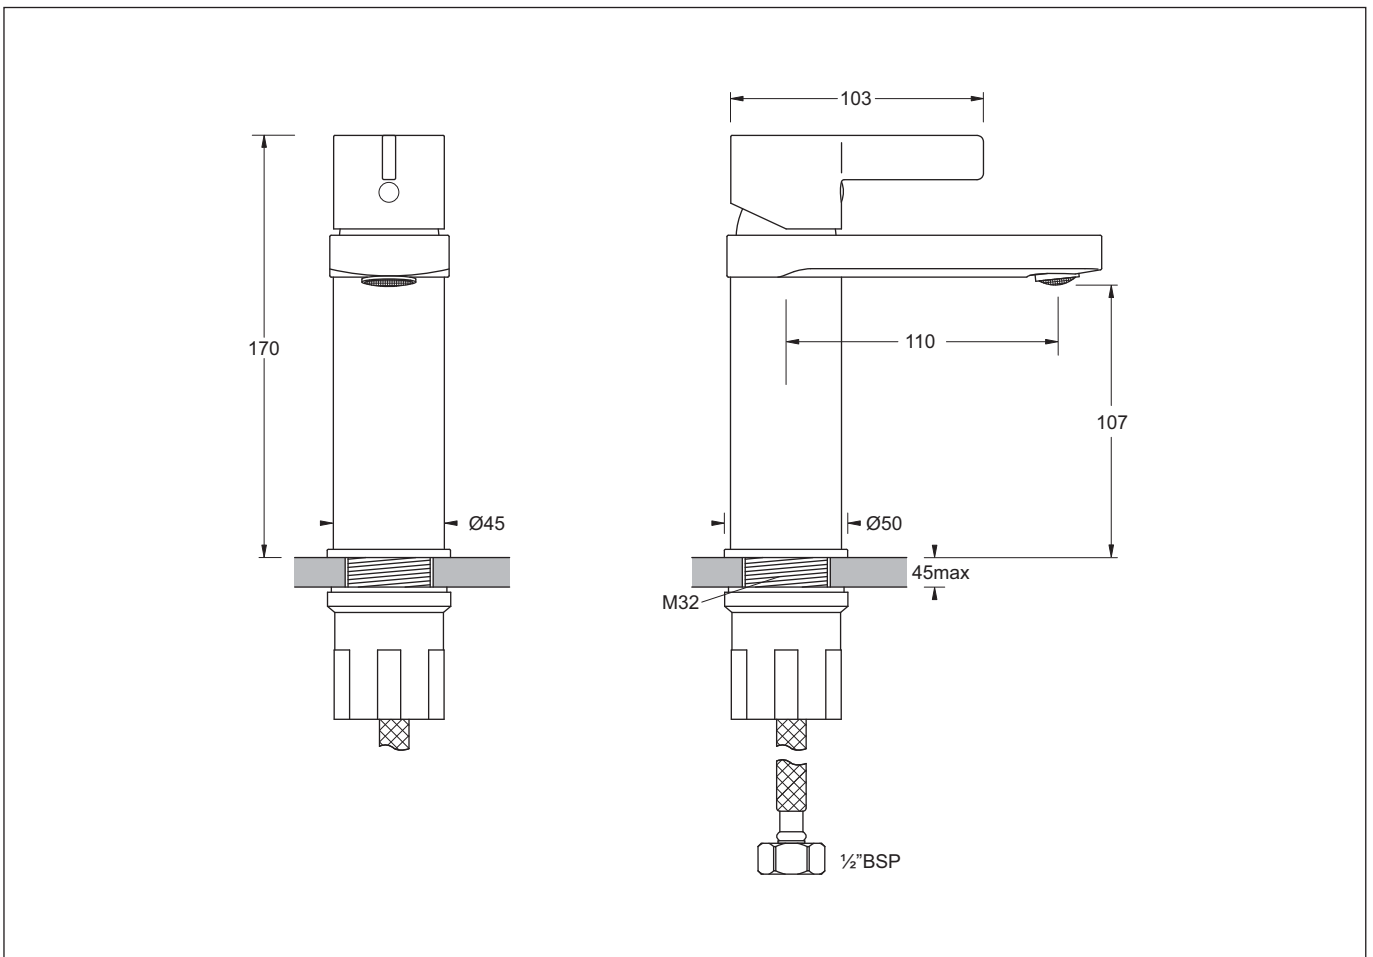

marbletrend

MTM121

December 2016

SUPERSEDES ALL PREVIOUS ISSUES

14.1.1

MADEIRA BASIN MIXER

SINGLE LEVER MIXER TAP

MADEIRA BASIN MIXER

SINGLE LEVER MIXER TAP

- Attractively styled basin mixer with a fixed spout
- Single lever activation with a vertical lever design style
- Rectangular spout pattern with aerator
- Quality 35mm diameter ceramic disc provides accurate flow and mixing temperature control
- Simple water supply connection via two fitted flexihoses
- Easy-to-use backnut arrangement for simple fitting

Provided

Item	Description	Code
Tapware	Madeira Basin Mixer	MTM121
Installation	Instructions	✓

All dimensions are in millimetres and are subject to normal manufacturing variation.
As product development is ongoing BPA reserves the right to vary specifications without notice.
Bathroom Products Australia P/L ABN 87 079 297 617