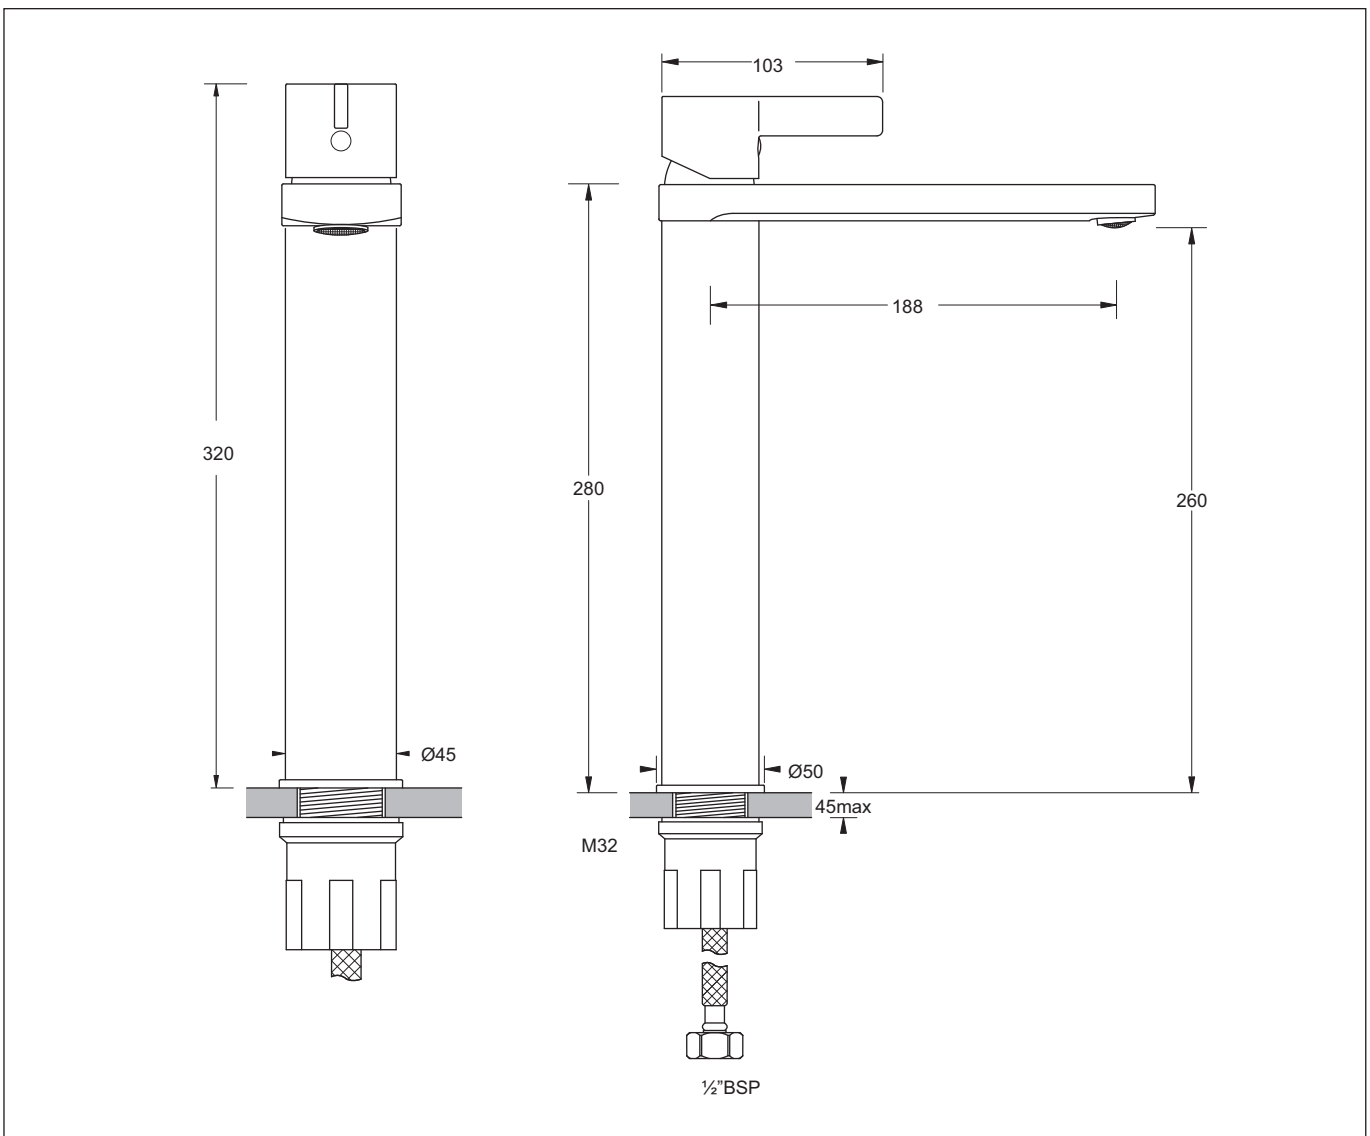

## TALL SINGLE LEVER MIXER TAP

## TALL SINGLE LEVER MIXER TAP

- Attractively styled basin mixer with a fixed spout
- Extra height suitable for bench mounting with vessel type basins
- Single lever activation with a vertical lever design style
- Rectangular spout pattern with aerator
- Quality 35mm diameter ceramic disc provides accurate flow and mixing temperature control
- Simple water supply connection via two fitted flexihoses
- Easy-to-use backnut arrangement for simple fitting

Provided		
Item	Description	Code
Tapware	Madeira Xtra Basin Mixer	MTM223
Installation	Instruction sheet	✓

All dimensions are in millimetres and are subject to normal manufacturing variation.  
 As product development is ongoing BPA reserves the right to vary specifications without notice.  
 Bathroom Products Australia P/L ABN 87 079 297 617