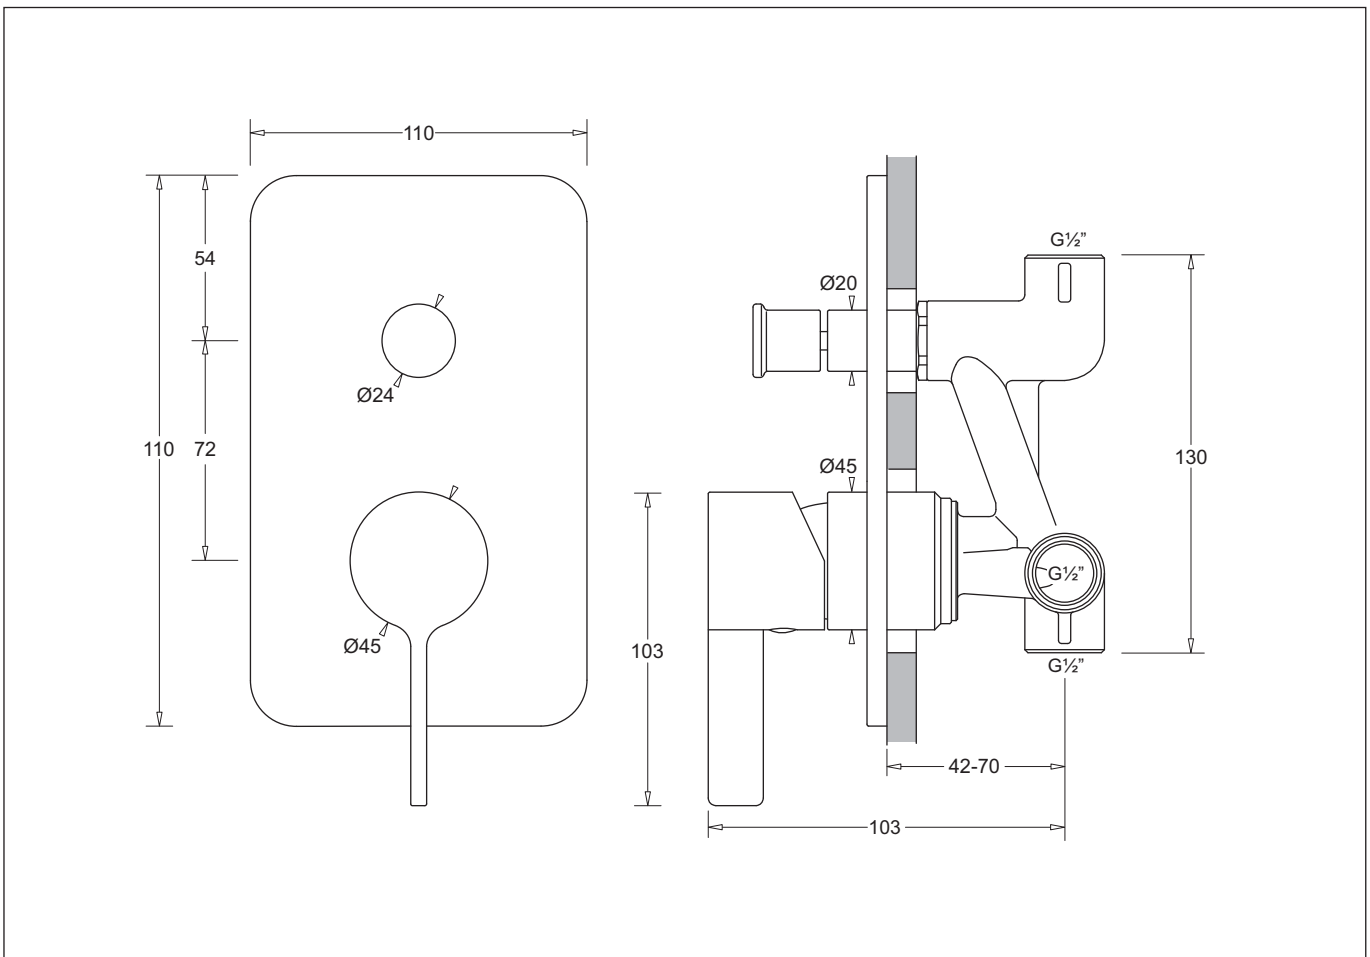

MADEIRA SHOWER MIXER

SINGLE LEVER CONCEALED SHOWER
MIXER WITH DIVERTER

MADEIRA SHOWER MIXER

SHOWER MIXER WITH DIVERTER

- Attractively styled concealed shower mixer
- Single lever activation with a vertical lever design style
- Compact design
- Quality 35mm diameter ceramic disc provides accurate flow and mixing temperature control
- Cover plate adjustable to accommodate different wall/tile thicknesses

Provided

Item	Description	Code
Tapware	Madeira Shower Mixer with Diverter	MTM605
Installation	Instruction sheet	✓

All dimensions are in millimetres and are subject to normal manufacturing variation.
As product development is ongoing BPA reserves the right to vary specifications without notice.
Bathroom Products Australia P/L ABN 87 079 297 617