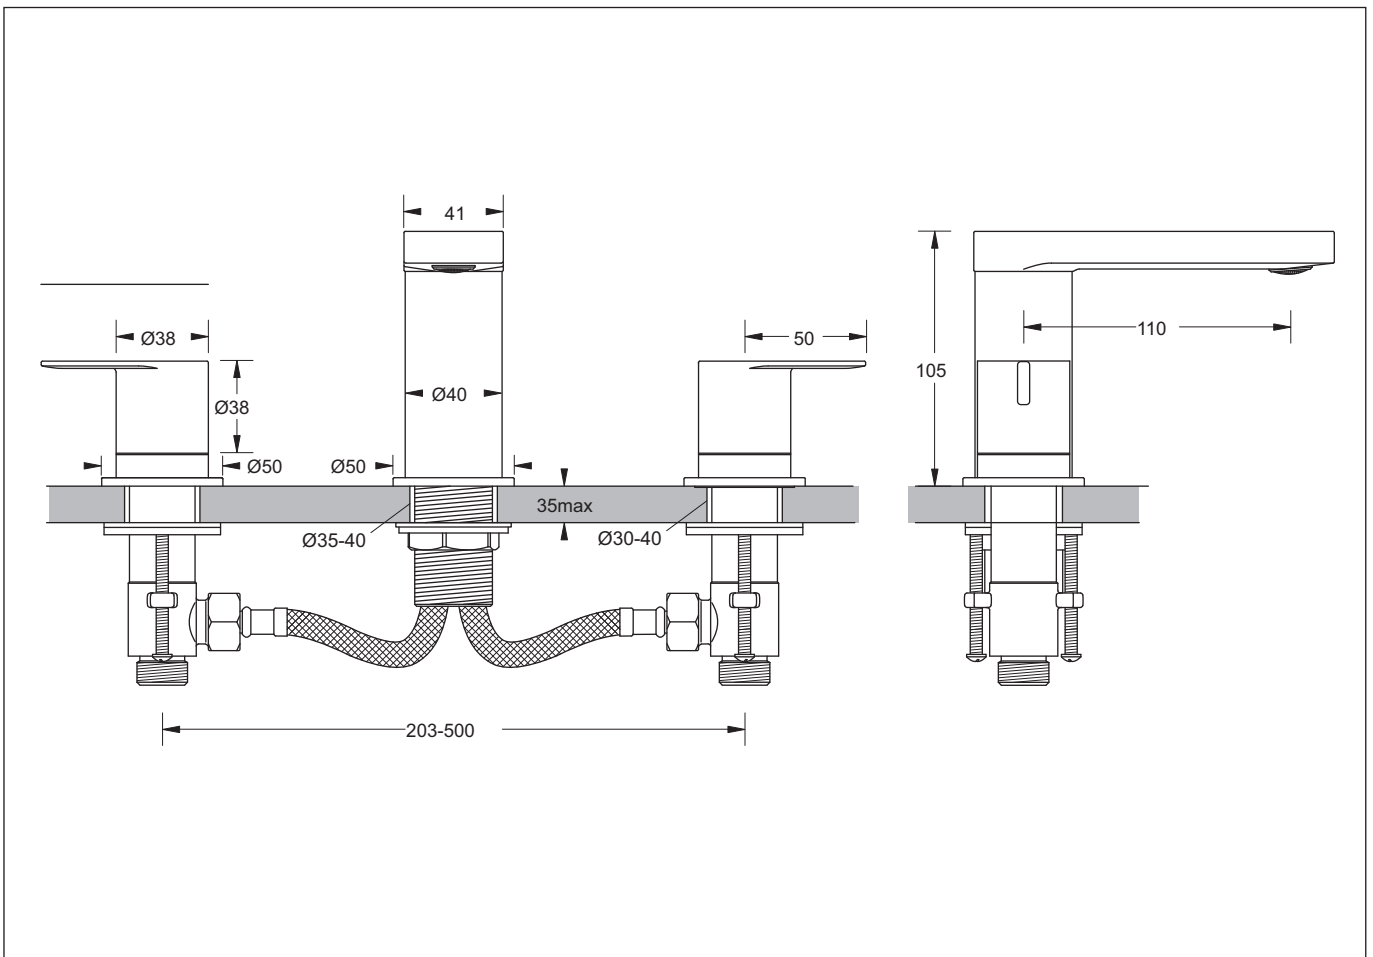

# SARDINA BASIN SET

TWIN TAPS WITH SPOUT

# SARDINA BASIN SET

TWIN TAPS WITH SPOUT

- Attractively styled basin set with a fixed spout
- Separate quarter turn lever activation for hot and cold with a flat lever design style
- Rectangular spout pattern with aerator
- Quality 35mm diameter ceramic discs provides accurate flow and mixing temperature control
- Adjustable fixings to accommodate benchtop thicknesses up to 35mm

Provided		
Item	Description	Code
Toilet	Sardina Basin Set	MTS313
Installation	Instruction sheet, Allen key	✓

All dimensions are in millimetres and are subject to normal manufacturing variation.  
 As product development is ongoing BPA reserves the right to vary specifications without notice.  
**Bathroom Products Australia P/L** ABN 87 079 297 617