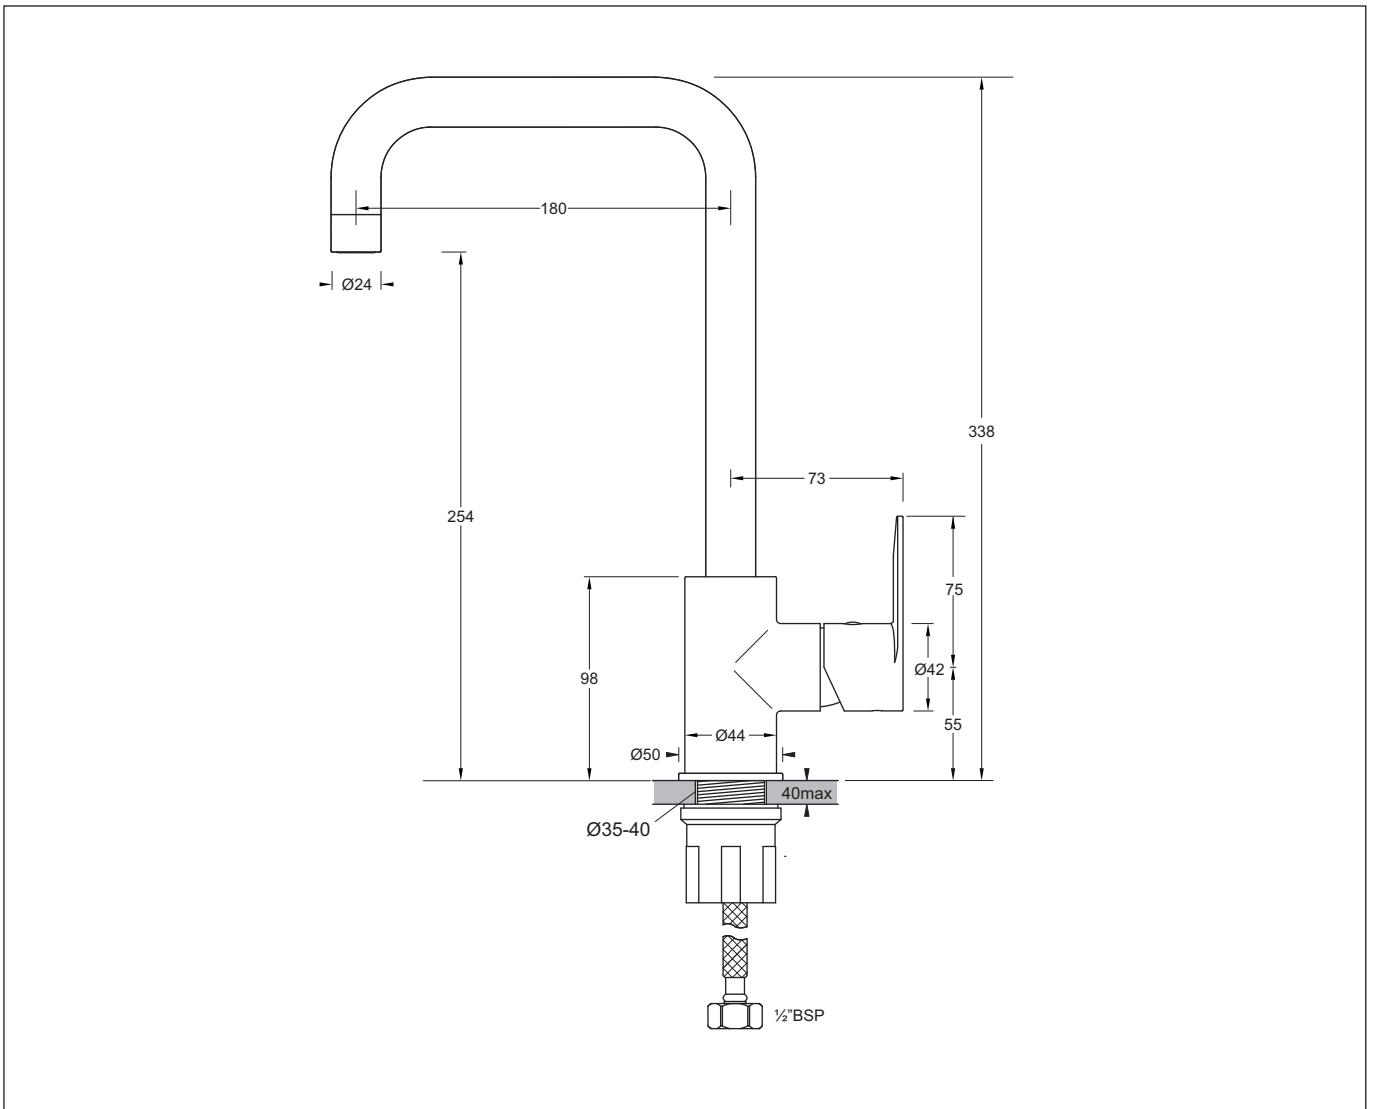

SARDINA SINK MIXER

SINK MIXER WITH SQUARE SPOUT

SARDINA SINK MIXER

SINK MIXER WITH SQUARE SPOUT

- Attractively styled sink mixer with a swivel spout
- Single quarter turn lever activation for hot and cold with a vertical lever design style
- Tall square spout pattern with aerator
- Quality 25mm diameter ceramic disc provides accurate flow and mixing temperature control
- Adjustable fixings to accommodate benchtop thicknesses up to 43mm

Provided

Item	Description	Code
Tapware	Madeira Sink Mixer Square Spout	MTS423
Installation	Instruction sheet	✓

All dimensions are in millimetres and are subject to normal manufacturing variation.
As product development is ongoing BPA reserves the right to vary specifications without notice.
Bathroom Products Australia P/L ABN 87 079 297 617