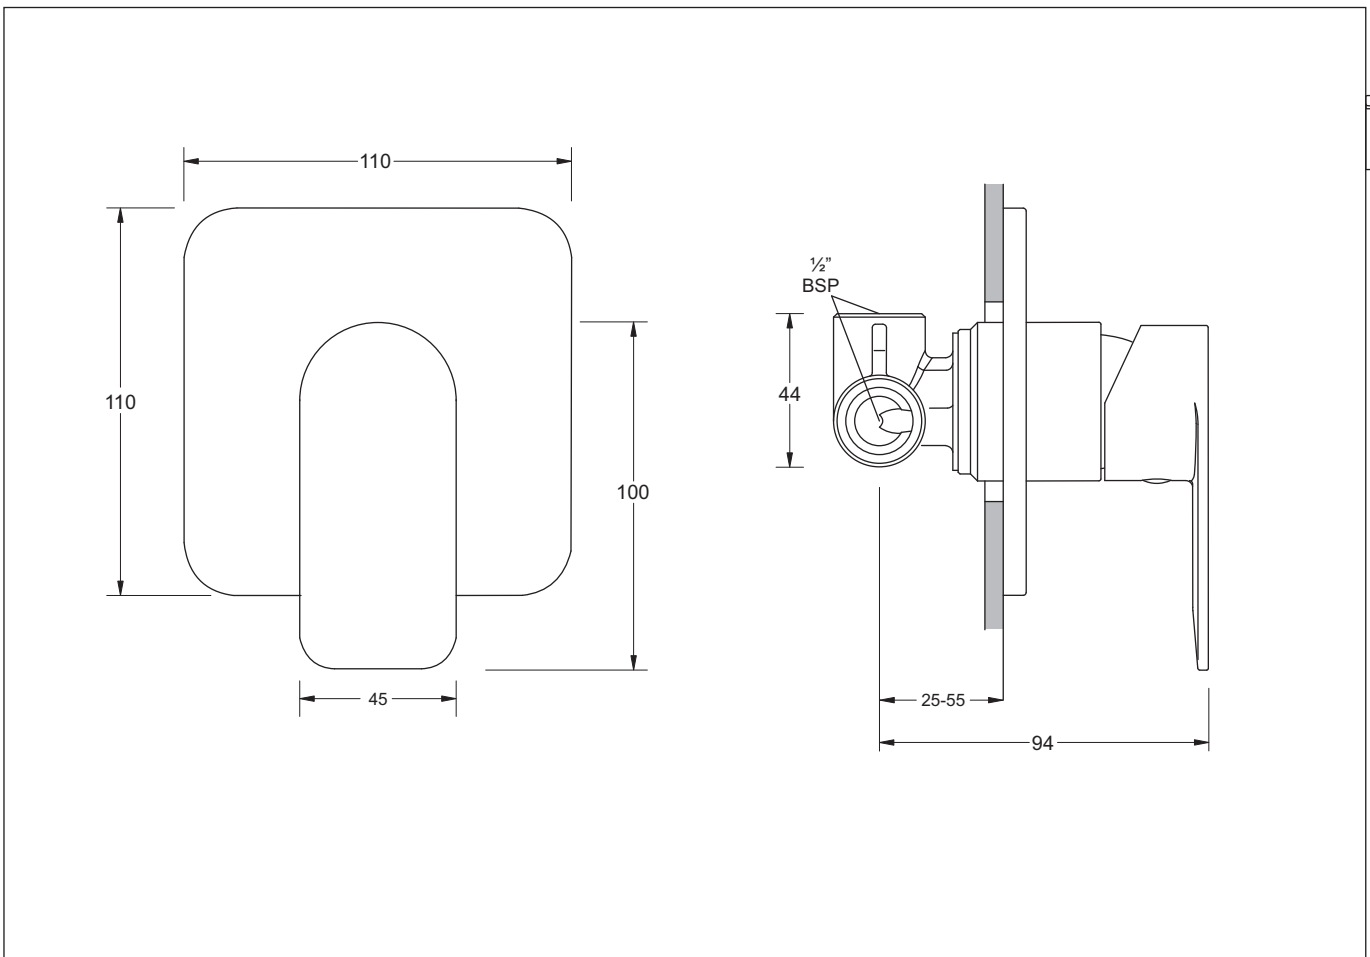

SARDINA SHOWER MIXER

SINGLE LEVER CONCEALED SHOWER MIXER

SARDINA SHOWER MIXER

SINGLE LEVER CONCEALED SHOWER MIXER

- Attractively styled concealed shower mixer
- Single lever activation with a flat lever design style
- Compact design
- Quality 35mm diameter ceramic disc provides accurate flow and mixing temperature control
- Cover plate adjustable to accommodate different wall/tile thicknesses

Provided

Item	Description	Code
Toilet	Sardina Concealed Shower Mixer	MTS705
Installation	Instruction sheet, Allen key	✓

All dimensions are in millimetres and are subject to normal manufacturing variation.
 As product development is ongoing BPA reserves the right to vary specifications without notice.
Bathroom Products Australia P/L ABN 87 079 297 617