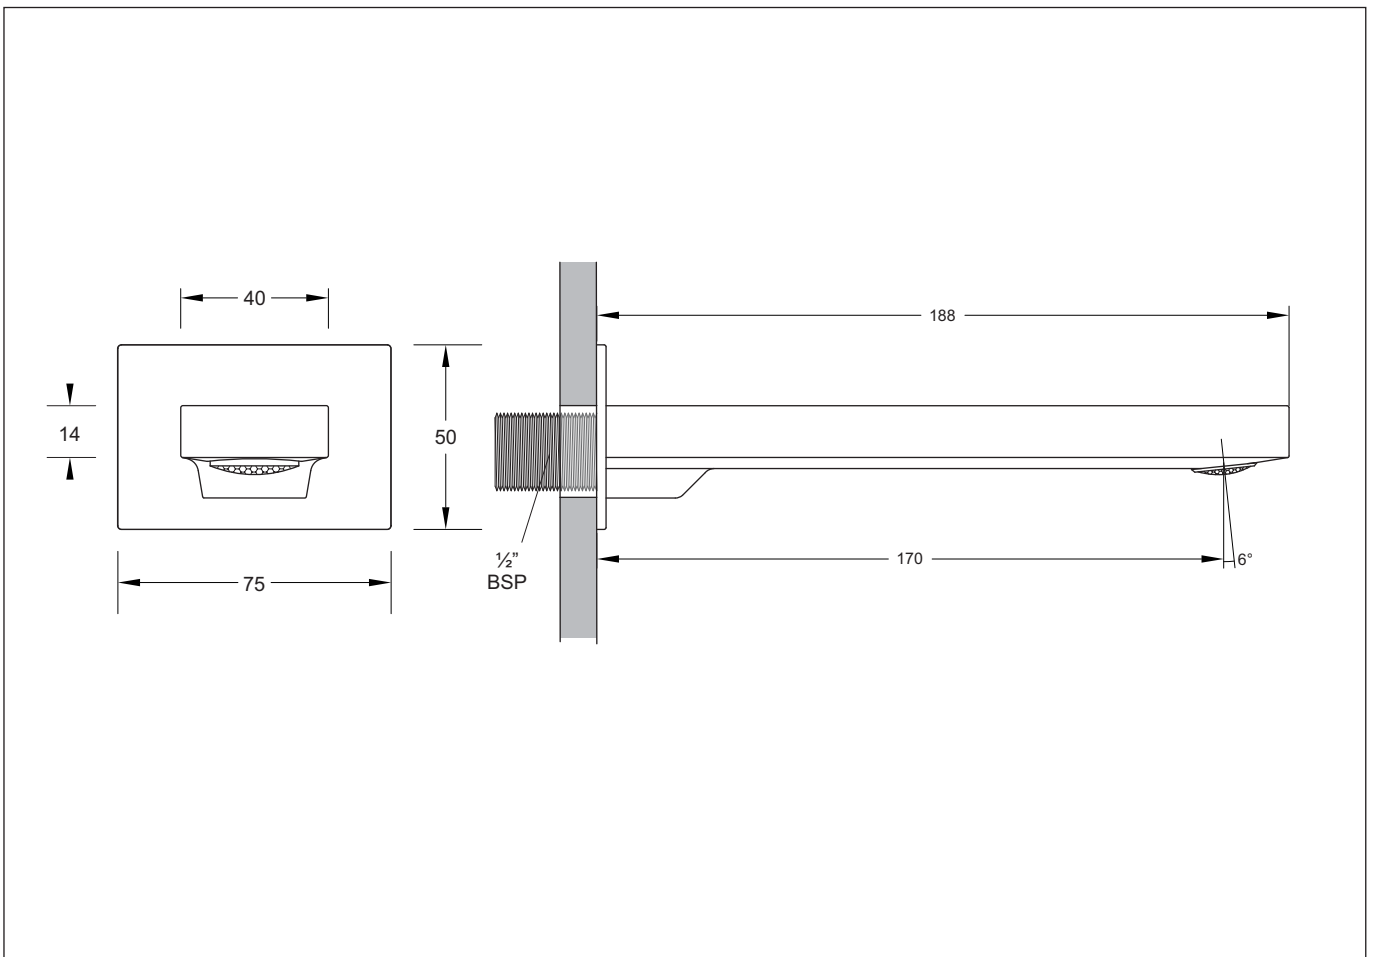

All dimensions are in millimetres and are subject to normal manufacturing variation.
As product development is ongoing BPA reserves the right to vary specifications without notice.
Bathroom Products Australia P/L ABN 87 079 297 617

Tel: 1300 717 717
Fax: 1300 746 480