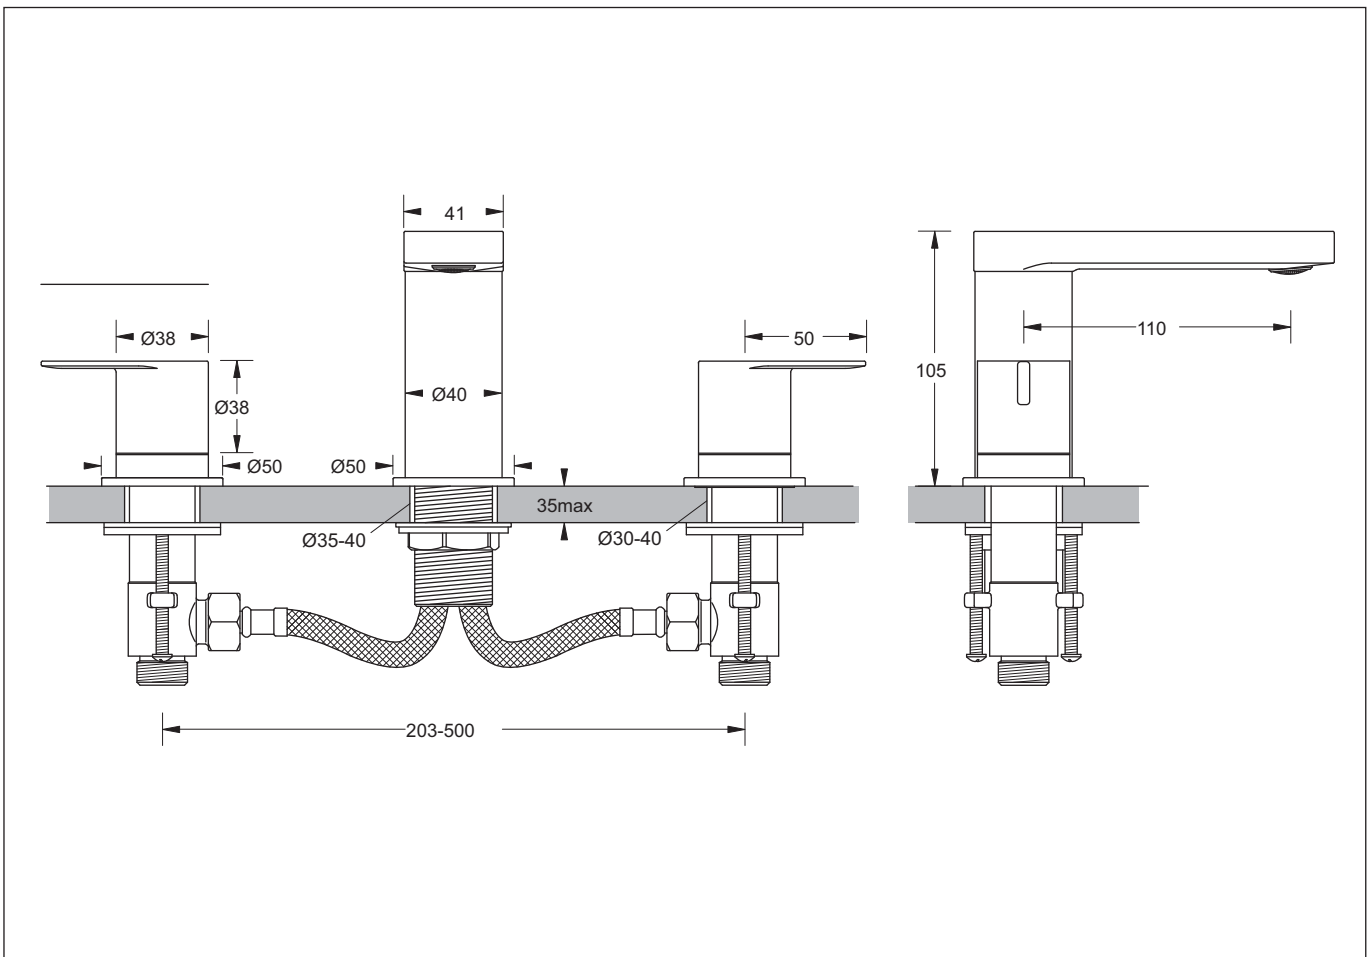

TWIN TAPS WITH SPOUT

G E M I N I

- Attractively styled basin set with a fixed spout
- Separate quarter turn lever activation for hot and cold with a flat lever design style
- Rectangular spout pattern with aerator
- Quality 35mm diameter ceramic discs provides accurate flow and mixing temperature control
- Adjustable fixings to accommodate benchtop thicknesses up to 35mm

Provided		
Item	Description	Code
Toilet	Sardina Basin Set	MTS313
Installation	Instruction sheet, Allen key	✓

All dimensions are in millimetres and are subject to normal manufacturing variation.
As product development is ongoing Gemini reserves the right to vary specifications without notice