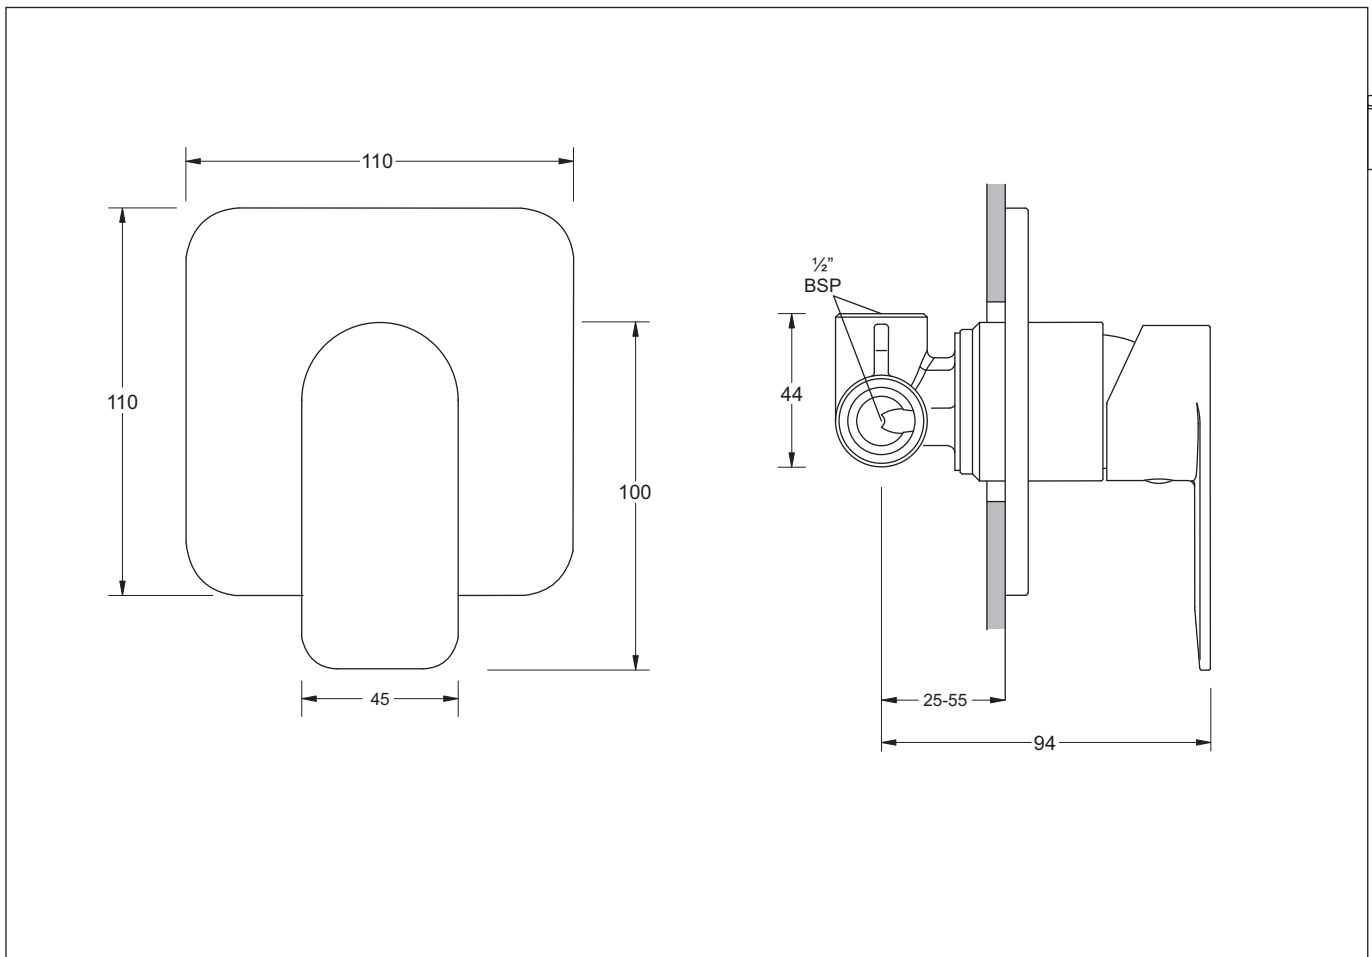

SINGLE LEVER CONCEALED SHOWER MIXER

G E M I N I

- Attractively styled concealed shower mixer
- Single lever activation with a flat lever design style
- Compact design
- Quality 35mm diameter ceramic disc provides accurate flow and mixing temperature control
- Cover plate adjustable to accommodate different wall/tile thicknesses

Provided

Item	Description	Code
Toilet	Sardina Concealed Shower Mixer	MTS705
Installation	Instruction sheet, Allen key	✓

All dimensions are in millimetres and are subject to normal manufacturing variation.
As product development is ongoing Gemini reserves the right to vary specifications without notice