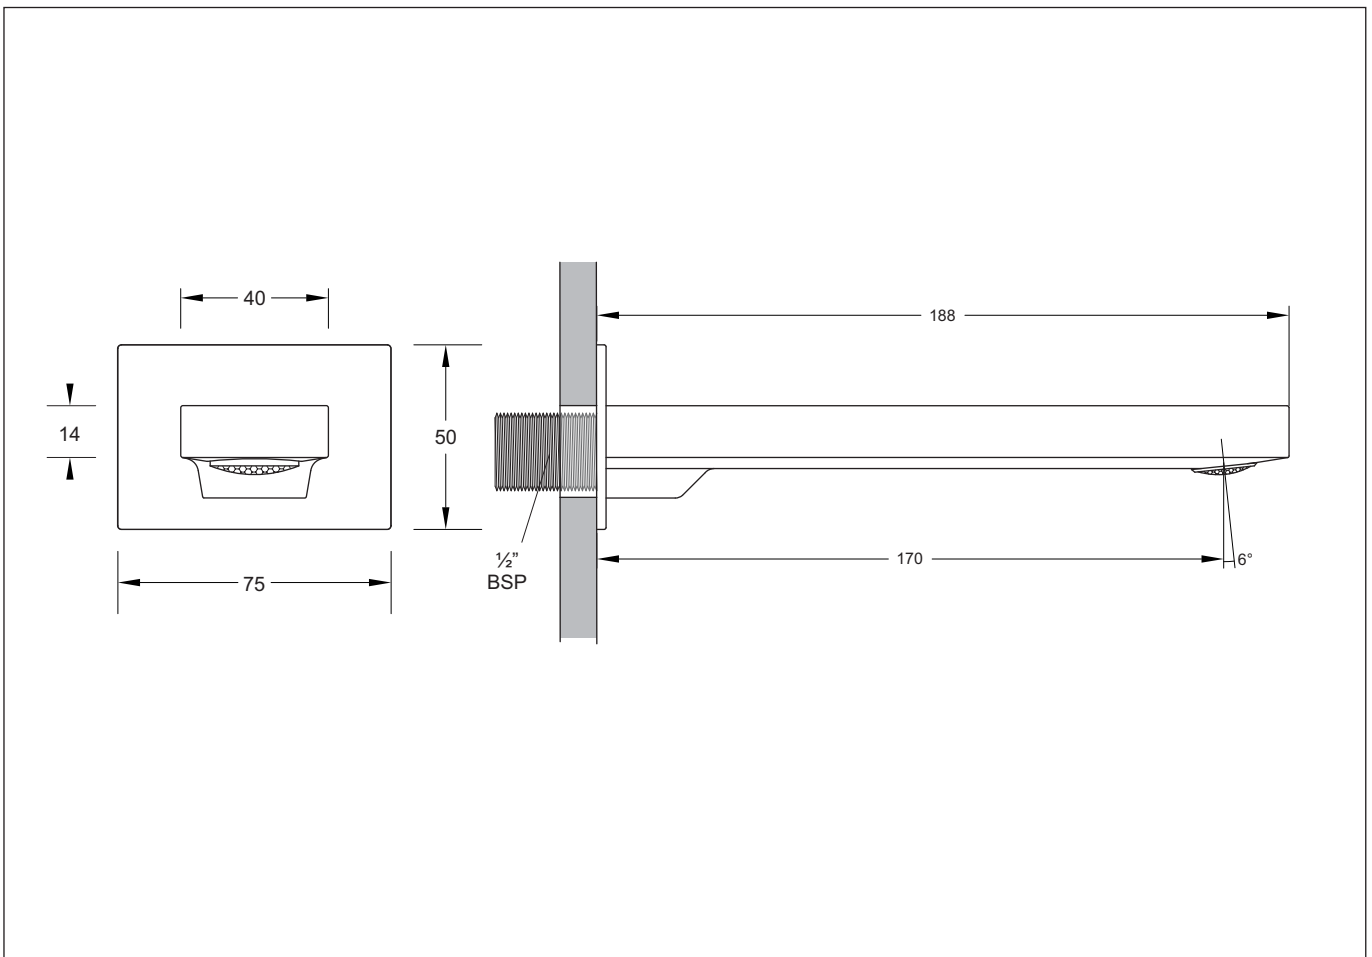

CHROME BATH/BASIN SPOUT

G E M I N I

- Attractively styled fixed spout for bath or basin
- Design compatible with Madeira of Sardinia concealed wall mixers
- Rectangular spout pattern with aerator
- Durable brass construction with polished chrome finish
- Supplied with fixed 75 x 50mm bezel plate
- Standard 1/2" BSP male thread fixing

Provided

Item	Description	Code
Toilet	Maderia/Sardinia Bath/Basin Spout	MTS505
Installation	Instruction sheet	✓

All dimensions are in millimetres and are subject to normal manufacturing variation.
As product development is ongoing Gemini reserves the right to vary specifications without notice