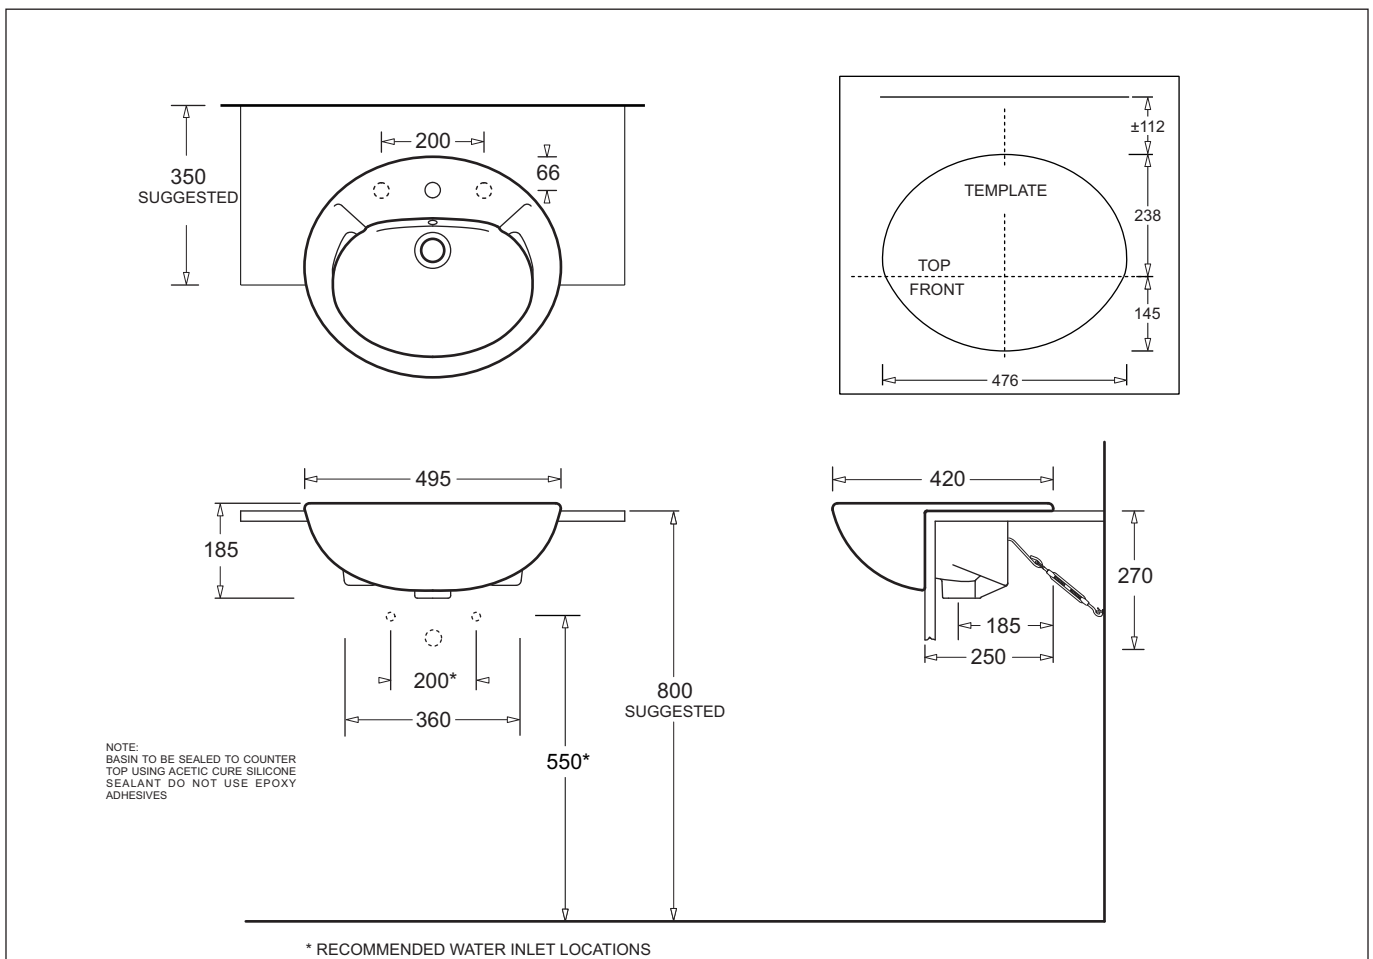

# AVON

SEMI RECESSED COUNTER TOP BASIN

Nominal size 495 x 420mm

1 or 3 TAPHOLE

- Attractive semi recessed basin with twin soap recesses
- Suitable for domestic or commercial applications
- Standard overflow
- Available with 1 or 3 tapholes
- 32mm waste outlet
- Bowl volume 7.5L, bowl capacity to overflow 4.0L
- 495 x 420mm

### Provided

Item	Description	Code
Basin	Avon Semi Recessed Basin	J3010
Overflow Trim	CP Ring - JS	X063
Installation	Counter Template Kit	✓
Plug & Waste	32/40mm Overflow-Plastic	PW2

### Optional

Plug & Waste	32/40mm Overflow-Chrome	PW1
--------------	-------------------------	-----

All dimensions are in millimetres and are subject to normal manufacturing variation of  $\pm 3$ mm on all surfaces. As product development is ongoing BPA reserves the right to vary specifications without notice.