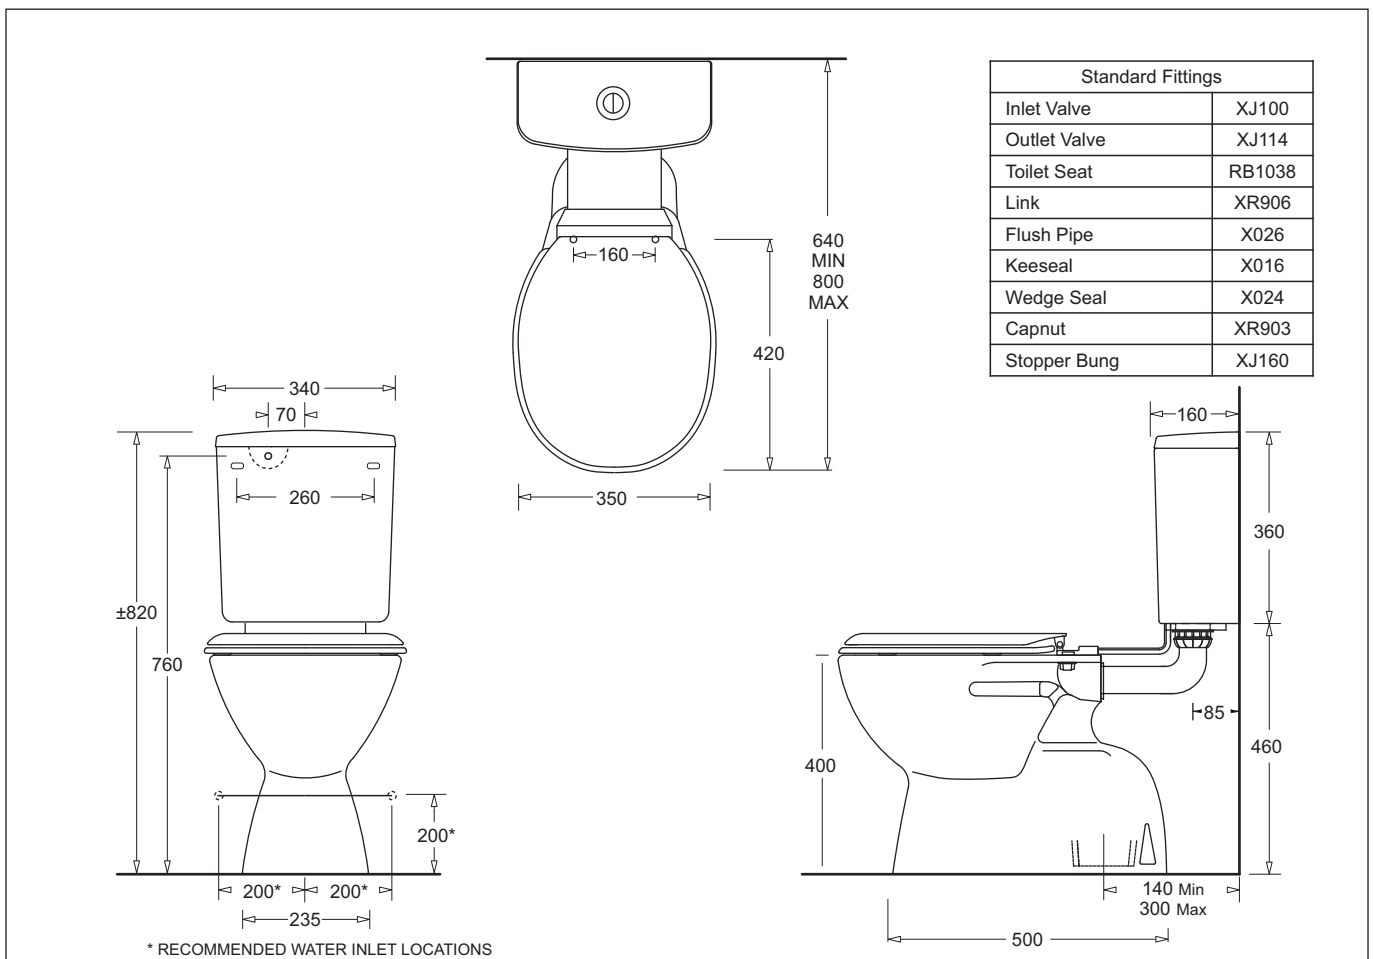

- Stylish vitreous china suite with link and seat
- Concealed outlet Mode Deluxe pan with attractive Giessdorf cistern, seat and link
- 4 Star WELS rated efficiency
- 4.5/3L Dual flush
- Variable set out S trap 140-300mm
- LH/RH water inlet

Provided

Item	Description	Code
Toilet	Mode Deluxe S Pan	J2030
Cistern	Milano Cistern Seat and Link	J1423A
Installation	Instruction Sheet	✓

All dimensions are in millimetres and are subject to normal manufacturing variation of +/- 3mm on all surfaces. As product development is ongoing BPA reserves the right to vary specifications without notice.