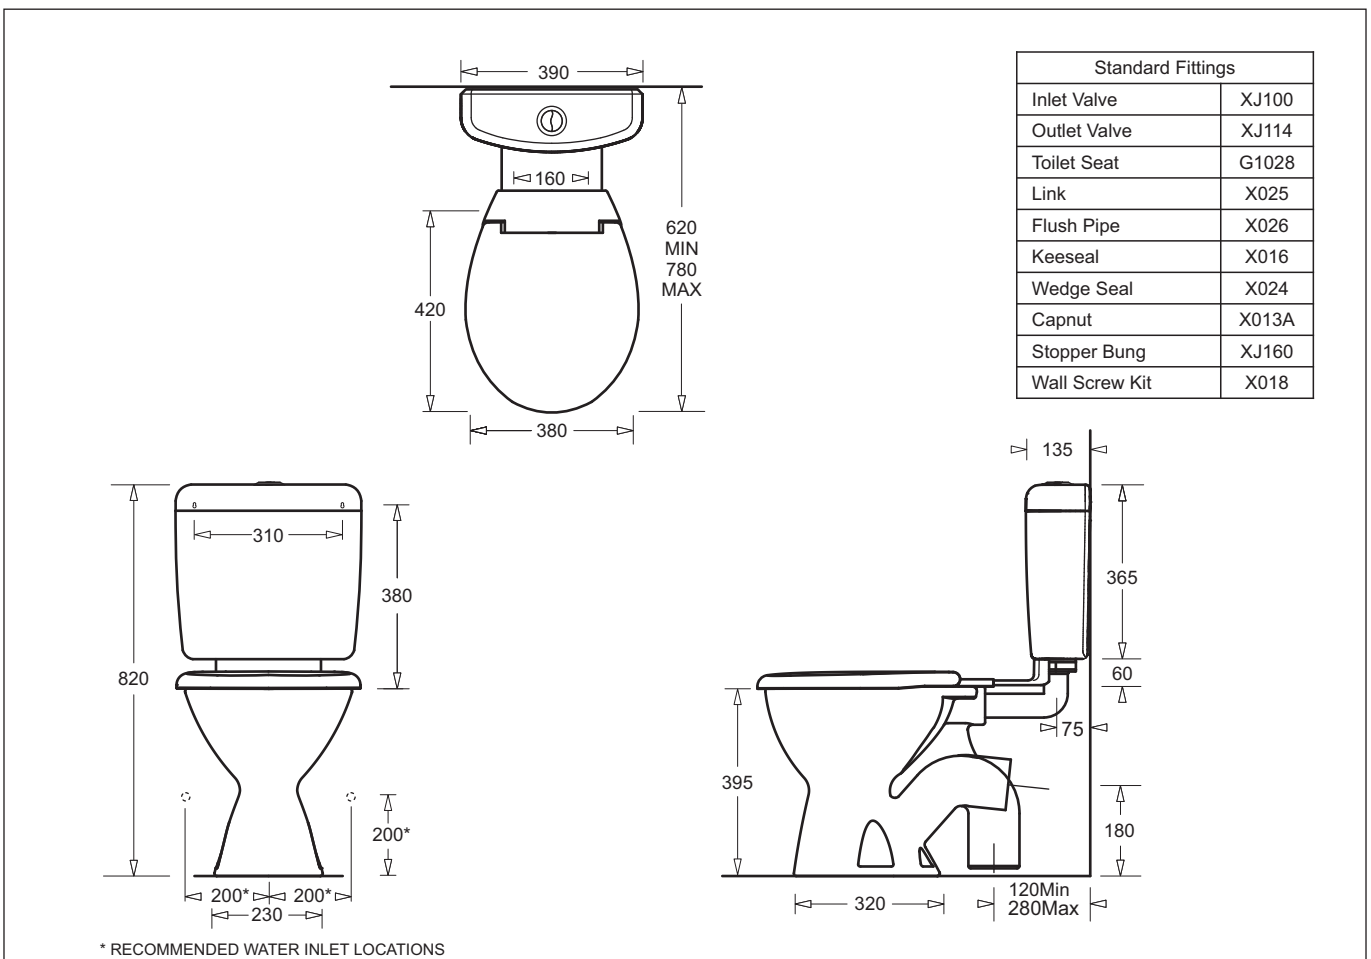

marbletrend

J2000.G1210
J2001.G1210

March 2018

SUPERSEDES ALL PREVIOUS ISSUES

3.5.1

MODE LINK

VITREOUS CHINA-PLASTIC LINK SUITE
S or P TRAP

MODE LINK

VITREOUS CHINA-PLASTIC LINK SUITE

- Standard vitreous china pan with plastic cistern link and seat
- Mode pan matched with attractive Mode cistern
- Variable set out S trap 120-280mm, P trap 180mm
- 4.5/3L Dual flush - 4 Star WELS rated
- 4 hole pan floor fixing for increased stability
- LH/RH water inlet

Provided

Item	Description	Code
Toilet	Mode S Pan	OR J2000
Toilet	Mode P Pan	
Cistern	Mode Plastic Cistern Seat and Link	G1210
Installation	Instruction Sheet	✓

All dimensions are in millimetres and are subject to normal manufacturing variation of +/- 3mm on all surfaces. As product development is ongoing BPA reserves the right to vary specifications without notice.
 Bathroom Products Australia P/L ABN 87 079 297 617