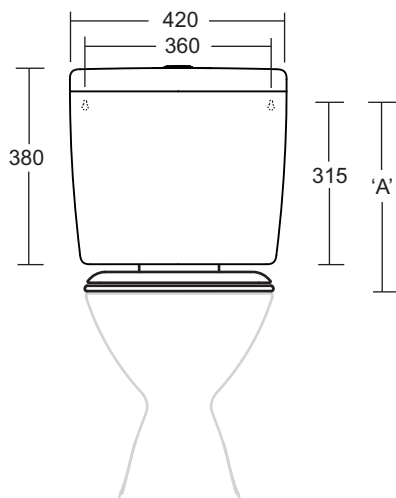

VC MODE PAN with WINDSOR CISTERN, SEAT AND LINK

- Standard VC Mode Pan
- Windsor plastic cistern with link and seat
- Generous in size. Ideal for replacement of older style suites.
- Design allows for flexible set out range (typically 140-300mm)
- Allows both Mid and Low-level installation
- 4.5/3L Dual flush - 4 Star WELS rated
- Convertible to 6/3L Dual flush

Provided

Item	Description	Code
Pan	Mode Pan 'S' Trap or	J2000A
	Mode Pan 'P' Trap	J2001A
Cistern	Windsor Cistern	G1200A
Seat and Link	Included with cistern	G1028A
Installation	Instruction Sheet	✓

Compatible WC Pans:

J2000/J2000A	Mode S Trap
J2001/J2001A	Mode P Trap
J2030/J2030A	Mode Deluxe S Trap
J2031	Mode Assist S Trap

Dimension 'A' =:

Low Level installation:	370 - 380mm
Mid Level installation:	390 - 600mm

Standard Fittings	
Inlet Valve	XJ100
Outlet Valve	XJ114
Button	XJ144
Flush Pipe - Low Level	X026
Flush Pipe - Mid Level	X027
Keeseal	X016
Wedge Seal	X024
Capnut	X013A
Stopper Bung	X041

NOTE: PANS SHOWN are J2000A and J2001A

All dimensions are in millimetres and are subject to normal manufacturing variation of +/- 3mm on all surfaces. As product development is ongoing BPA reserves the right to vary specifications without notice.
Bathroom Products Australia P/L ABN 87 079 297 617