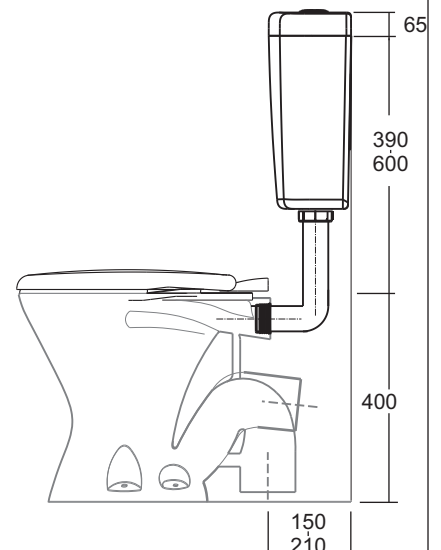

VC MODE PAN with WINDSOR CISTERN, SEAT AND LINK

- Standard VC Mode Pan
- Windsor plastic cistern with link and seat
- Generous in size. Ideal for replacement of older style suites.
- Design allows for flexible set out range (typically 140-300mm)
- Allows both Mid and Low-level installation
- 4.5/3L Dual flush - 4 Star WELS rated
- Convertible to 6/3L Dual flush

Provided

Item	Description	Code
Pan	Mode Pan 'S' Trap or	J2000A
	Mode Pan 'P' Trap	J2001A
Cistern	Windsor Cistern	G1200A
Seat and Link	Included with cistern	G1028A
Installation	Instruction Sheet	✓

Compatible WC Pans:

J2000/J2000A	Mode S Trap
J2001/J2001A	Mode P Trap
J2030/J2030A	Mode Deluxe S Trap
J2031	Mode Assist S Trap

Dimension 'A' =:

Low Level installation:	370 - 380mm
Mid Level installation:	390 - 600mm

Standard Fittings	
Inlet Valve	XJ100
Outlet Valve	XJ114
Button	XJ144
Flush Pipe - Low Level	X026
Flush Pipe - Mid Level	X027
Keeseal	X016
Wedge Seal	X024
Capnut	X013A
Stopper Bung	X041

NOTE: PANS SHOWN are J2000A and J2001A

All dimensions are in millimetres and are subject to normal manufacturing variation of +/- 3mm on all surfaces. As product development is ongoing BPA reserves the right to vary specifications without notice.
Bathroom Products Australia P/L ABN 87 079 297 617