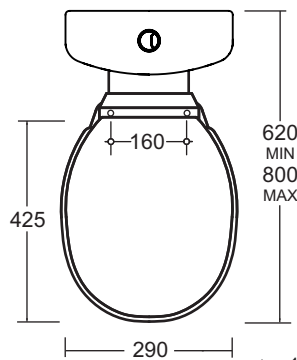

VC MODE PAN with WINDSOR CISTERN, SEAT AND LINK

- Standard VC Mode Pan
- Windsor plastic cistern with link and seat
- Generous in size. Ideal for replacement of older style suites.
- Design allows for flexible set out range (typically 140-300mm)
- Allows both Mid and Low-level installation
- 4.5/3L Dual flush - 4 Star WELS rated
- Convertible to 6/3L Dual flush

Provided

Item	Description	Code
Pan	Mode Pan 'S' Trap or	J2000A
	Mode Pan 'P' Trap	J2001A
Cistern	Windsor Cistern	G1200A
Seat and Link	Included with cistern	G1028A
Installation	Instruction Sheet	✓

Compatible WC Pans:

J2000/J2000A	Mode S Trap
J2001/J2001A	Mode P Trap
J2030/J2030A	Mode Deluxe S Trap
J2031	Mode Assist S Trap

Dimension 'A' =:

Low Level installation:	370 - 380mm
Mid Level installation:	390 - 600mm

Standard Fittings	
Inlet Valve	XJ100
Outlet Valve	XJ114
Button	XJ144
Flush Pipe - Low Level	X026
Flush Pipe - Mid Level	X027
Keeseal	X016
Wedge Seal	X024
Capnut	X013A
Stopper Bung	X041

NOTE: PANS SHOWN are J2000A and J2001A

All dimensions are in millimetres and are subject to normal manufacturing variation of +/- 3mm on all surfaces. As product development is ongoing BPA reserves the right to vary specifications without notice.
Bathroom Products Australia P/L ABN 87 079 297 617