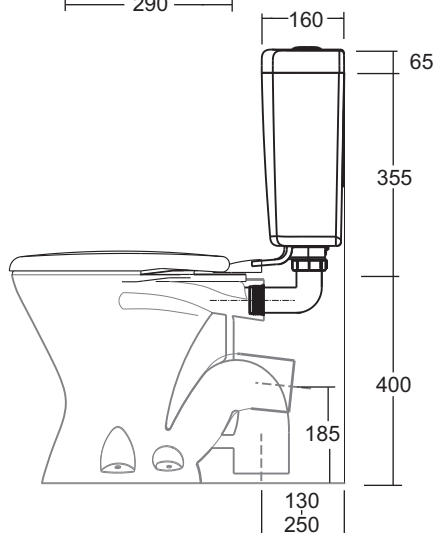

VC MODE PAN with WINDSOR CISTERN, SEAT AND LINK

- Standard VC Mode Pan
- Windsor plastic cistern with link and seat
- Generous in size. Ideal for replacement of older style suites.
- Design allows for flexible set out range (typically 140-300mm)
- Allows both Mid and Low-level installation
- 4.5/3L Dual flush - 4 Star WELS rated
- Convertible to 6/3L Dual flush

Provided

Item	Description	Code
Pan	Mode Pan 'S' Trap or	J2000A
	Mode Pan 'P' Trap	J2001A
Cistern	Windsor Cistern	G1200A
Seat and Link	Included with cistern	G1028A
Installation	Instruction Sheet	✓

Compatible WC Pans:

J2000/J2000A	Mode S Trap
J2001/J2001A	Mode P Trap
J2030/J2030A	Mode Deluxe S Trap
J2031	Mode Assist S Trap

Dimension 'A' =:

Low Level installation:	370 - 380mm
Mid Level installation:	390 - 600mm

Standard Fittings	
Inlet Valve	XJ100
Outlet Valve	XJ114
Button	XJ144
Flush Pipe - Low Level	X026
Flush Pipe - Mid Level	X027
Keeseal	X016
Wedge Seal	X024
Capnut	X013A
Stopper Bung	X041

NOTE: PANS SHOWN are J2000A and J2001A

All dimensions are in millimetres and are subject to normal manufacturing variation of +/- 3mm on all surfaces. As product development is ongoing BPA reserves the right to vary specifications without notice.
Bathroom Products Australia P/L ABN 87 079 297 617