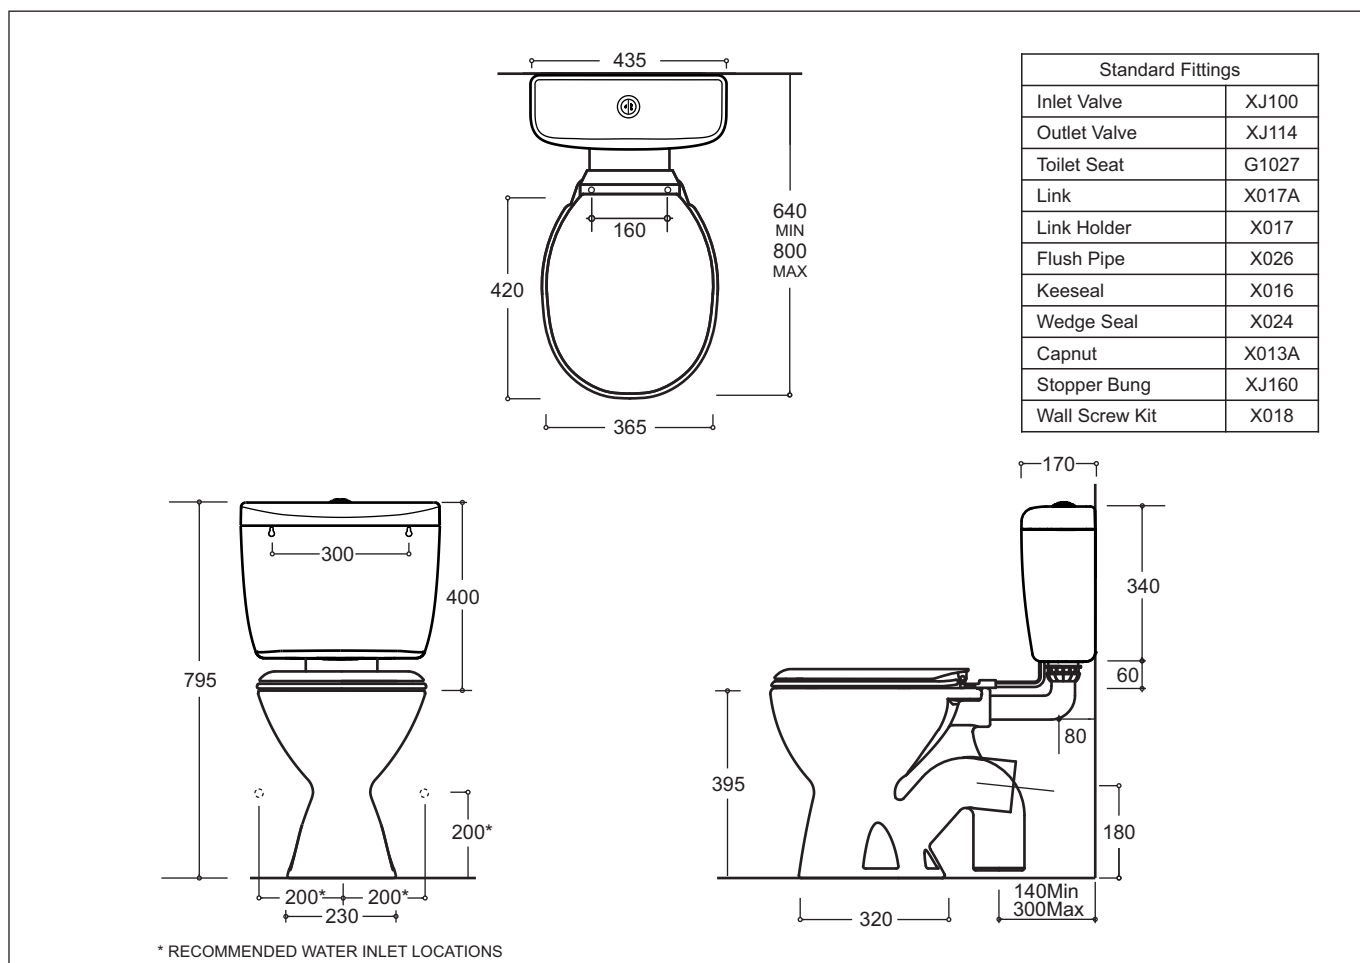

## VITREOUS CHINA-PLASTIC LINK SUITE

- Standard vitreous china pan with plastic cistern link and seat
- Mode pan matched with attractive Cottage cistern
- Variable set out S trap 140-300mm, P trap 180mm
- 4.5/3L Dual flush - 4 Star WELS rated
- 4 hole floor fixing for increased stability
- LH/RH water inlet

### Provided

Item	Description	Code
Toilet	Mode S Pan	OR J2000
Toilet	Mode P Pan	
Cistern	Cottage Plastic Cistern Seat and Link	G1200
Installation	Instruction Sheet	✓

All dimensions are in millimetres and are subject to normal manufacturing variation of +/- 3mm on all surfaces. As product development is ongoing BPA reserves the right to vary specifications without notice.  
 Bathroom Products Australia P/L ABN 87 079 297 617