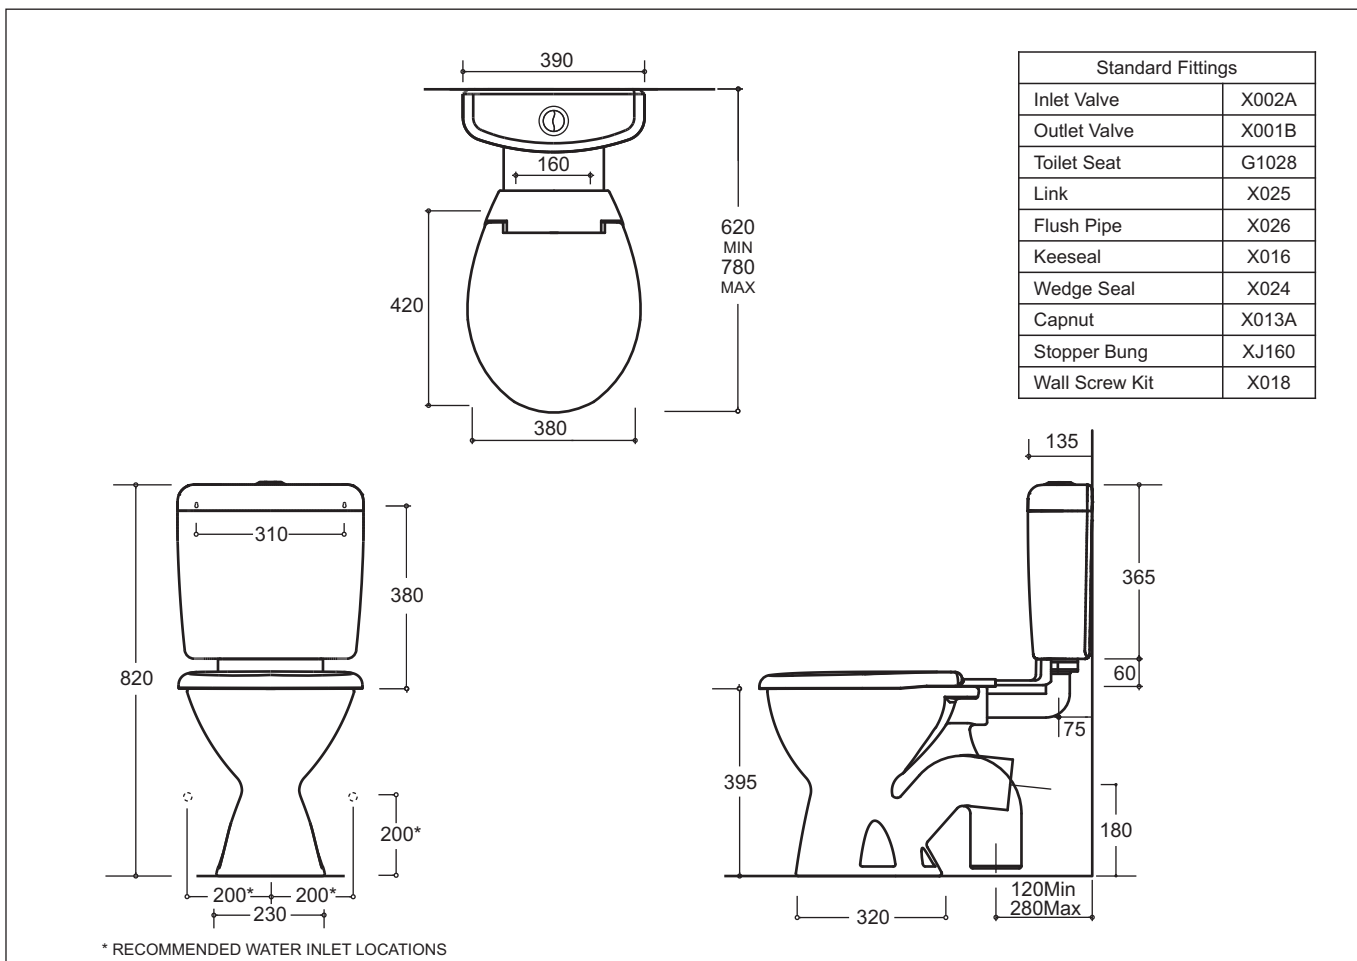

4.5/3L FLUSH

WaterMark
LIC.WMKA20208

G E M I N I

LIC.0041

MODE LINK

VITREOUS CHINA-PLASTIC LINK SUITE

G E M I N I

Standard vitreous china pan with plastic cistern link and seat
 Mode pan matched with attractive Mode cistern
 Variable set out S trap 120-280mm, P trap 180mm
 4.5/3L Dual flush - 4 Star WELS rated
 4 hole pan floor fixing for increased stability
 LH/RH water inlet

WELS

 4.5/3L FLUSH

Provided

Item	Description	Code
Toilet	Mode S Pan	OR J2000
Toilet	Mode P Pan	
Cistern	Mode Plastic Cistern Seat and Link	G1210
Installation	Instruction Sheet	✓

All dimensions are in millimetres and are subject to normal manufacturing variation of +/-3mm on all surfaces. As product development is ongoing Gemini reserves the right to vary specifications without notice