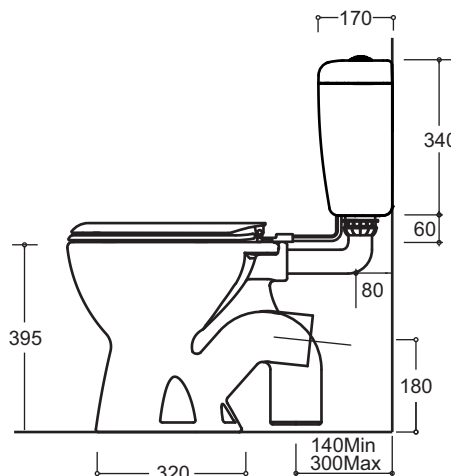

## VITREOUS CHINA-PLASTIC LINK SUITE

G E M I N I

- Standard vitreous china pan with plastic cistern link and seat
- Mode pan matched with attractive Cottage cistern
- Variable set out S trap 140-300mm, P trap 180mm
- 4.5/3L Dual flush - 4 Star WELS rated
- 4 hole floor fixing for increased stability
- LH/RH water inlet

**WELS**  
  
 4.5/3L FLUSH

\* RECOMMENDED WATER INLET LOCATIONS

All dimensions are in millimetres and are subject to normal manufacturing variation of +/- 3mm on all surfaces. As product development is ongoing Gemini reserves the right to vary specifications without notice