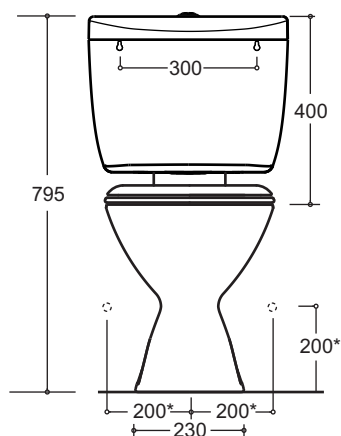

## VITREOUS CHINA-PLASTIC LINK SUITE

G E M I N I

- Standard vitreous china pan with plastic cistern link and seat
- Mode pan matched with attractive Cottage cistern
- Variable set out S trap 140-300mm, P trap 180mm
- 4.5/3L Dual flush - 4 Star WELS rated
- 4 hole floor fixing for increased stability
- LH/RH water inlet

**WELS**  
  
 4.5/3L FLUSH

\* RECOMMENDED WATER INLET LOCATIONS

All dimensions are in millimetres and are subject to normal manufacturing variation of +/- 3mm on all surfaces. As product development is ongoing Gemini reserves the right to vary specifications without notice