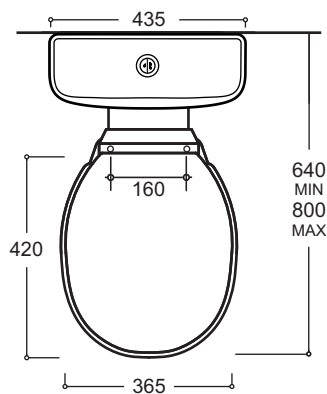

Standard Fittings	
Inlet Valve	XJ100
Outlet Valve	XJ114
Toilet Seat	G1027
Link	X017A
Link Holder	X017
Flush Pipe	X026
Keeseal	X016
Wedge Seal	X024
Capnut	X013A
Stopper Bung	XJ160
Wall Screw Kit	X018