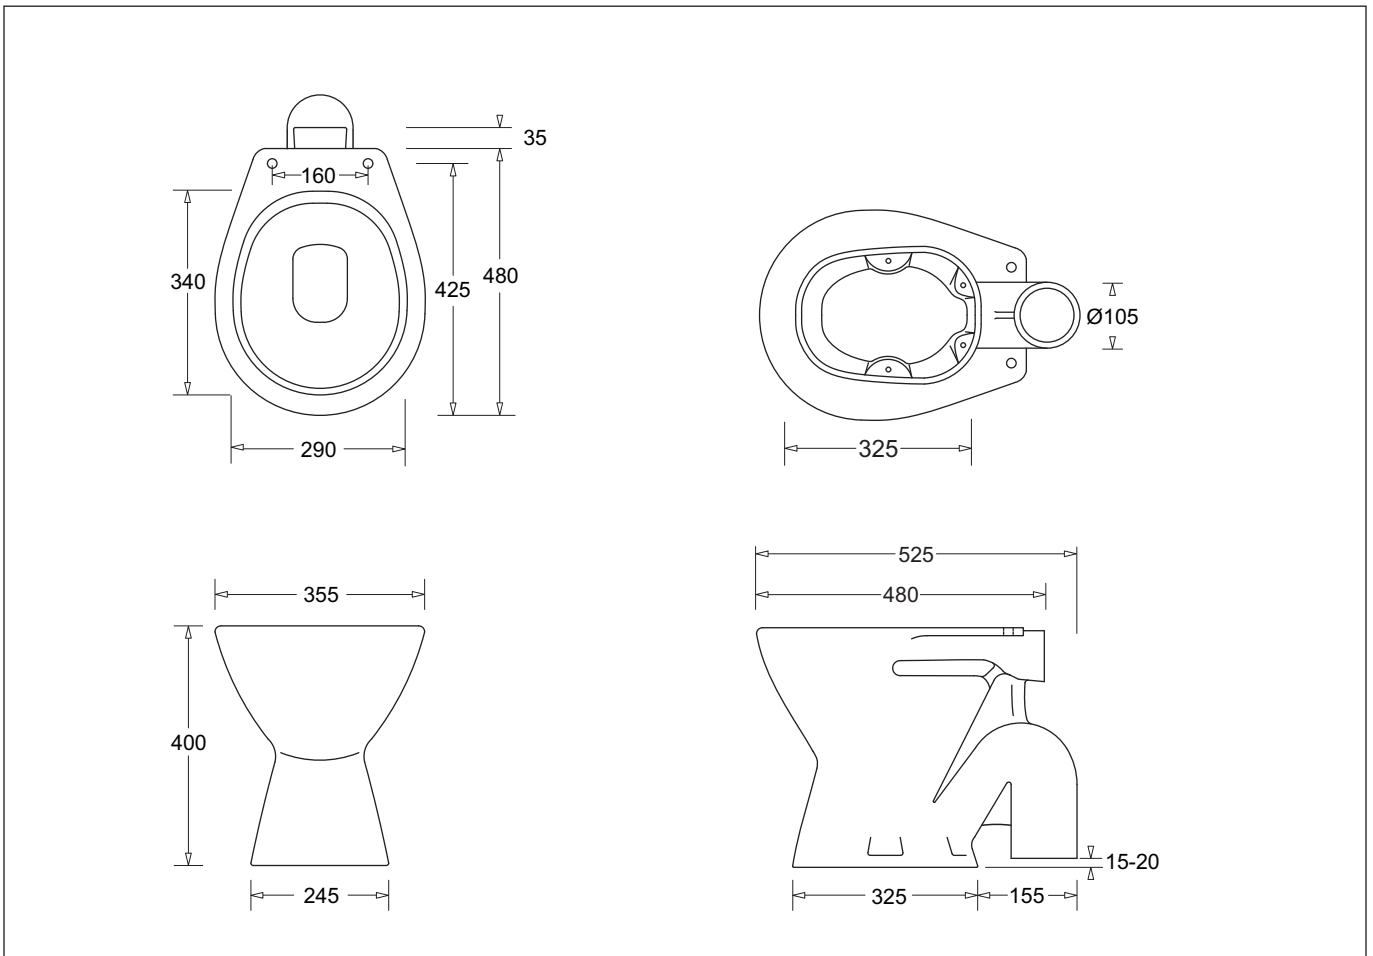

## STANDARD S TRAP WC PAN

- Standard pedestal S trap vitreous china pan
- Designed for general purpose use in commercial or domestic installations
- Quality glaze finish and good styling
- Ideally matched with BPA wall mounted cisterns
- 4 hole floor fixing for increased stability
- Suits Keeseal or Flush Cone flush pipe connections
- Efficient, reliable flushing performance
- 4 Star WELS rated(4.5/3L flush)

### Optional

Keeseal	Flush Pipe Connector 50mm(Internal)	X016
Flush Cone	Flush Pipe Connector 50mm(External)	X016A
Floor Fixing	Screw and Washer Set	X032
Seat	Cottage Medium Duty Toilet Seat	G1027
Seat	Mode Standard Duty Toilet Seat	G1028A

All dimensions are in millimetres and are subject to normal manufacturing variation of +/- 3mm on all surfaces. As product development is ongoing BPA reserves the right to vary specifications without notice.