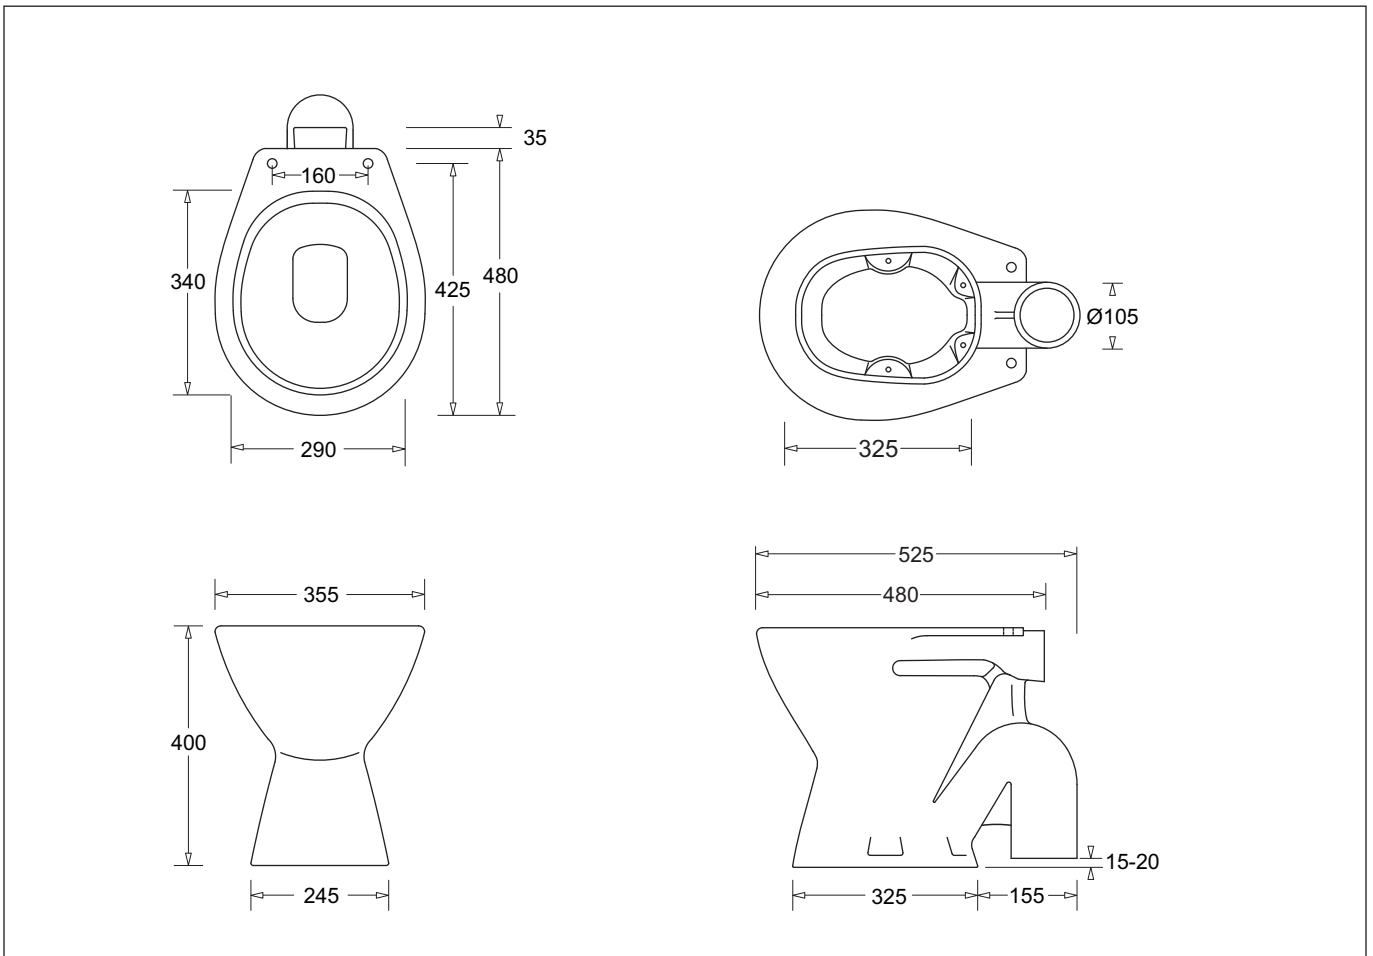

J2000A

May 2018

SUPERSEDES ALL PREVIOUS ISSUES

4.1.1

MODE S TRAP

STANDARD S TRAP WC PAN

MODE S TRAP

STANDARD S TRAP WC PAN

- Standard pedestal S trap vitreous china pan
- Designed for general purpose use in commercial or domestic installations
- Quality glaze finish and good styling
- Ideally matched with BPA wall mounted cisterns
- 4 hole floor fixing for increased stability
- Suits Keeseal or Flush Cone flush pipe connections
- Efficient, reliable flushing performance
- 4 Star WELS rated(4.5/3L flush)

Provided

Item	Description	Code
Toilet	Mode S Trap Pan	J2000A

Optional

Keeseal	Flush Pipe Connector 50mm(Internal)	X016
Flush Cone	Flush Pipe Connector 50mm(External)	X016A
Floor Fixing	Screw and Washer Set	X032
Seat	Cottage Medium Duty Toilet Seat	G1027
Seat	Mode Standard Duty Toilet Seat	G1028A

All dimensions are in millimetres and are subject to normal manufacturing variation of +/- 3mm on all surfaces. As product development is ongoing BPA reserves the right to vary specifications without notice.