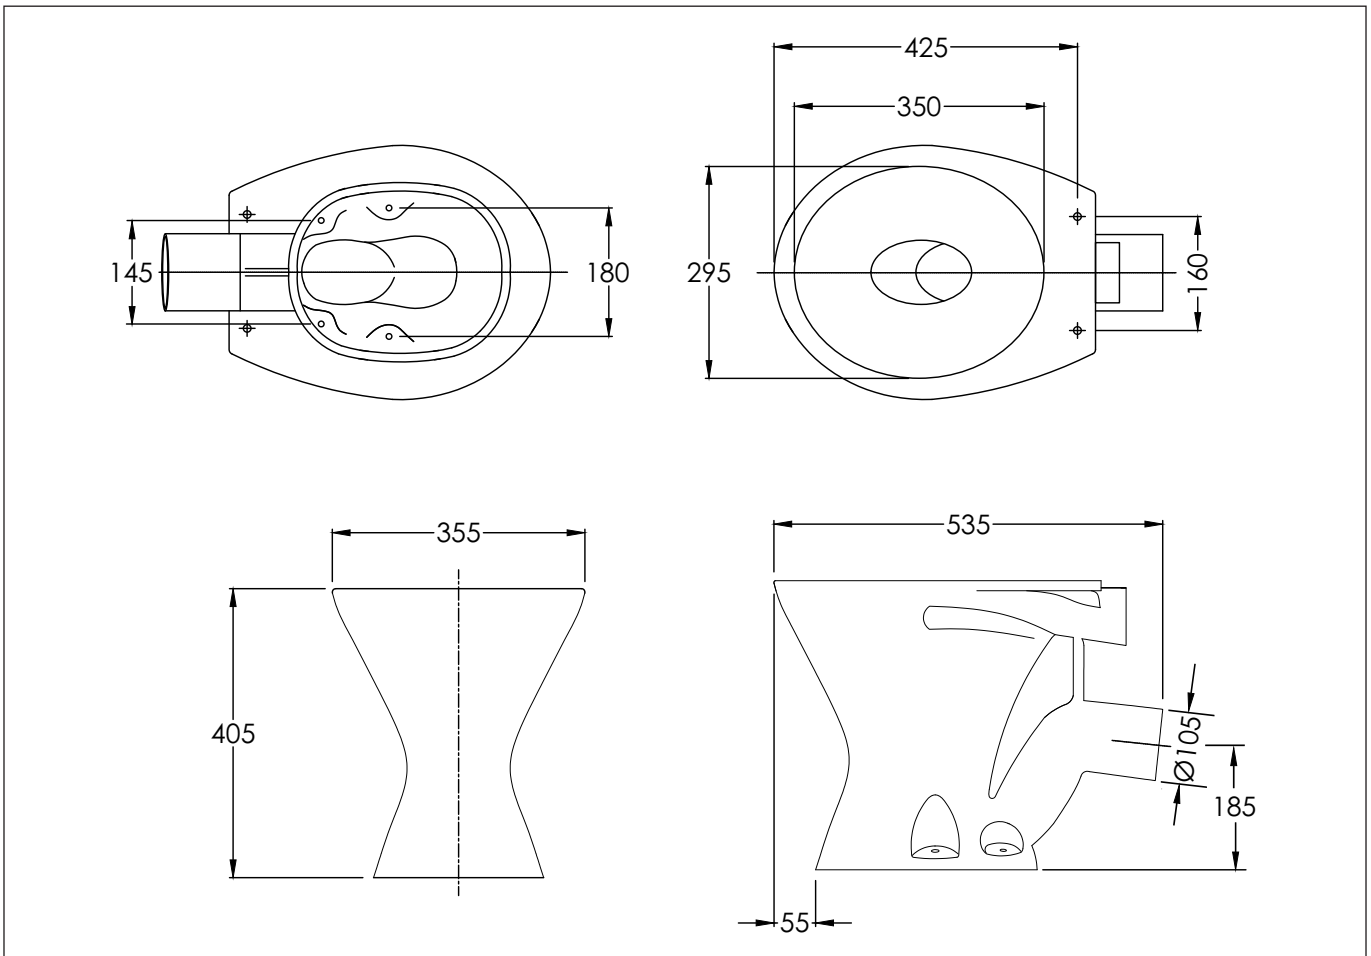

## STANDARD P TRAP WC PAN

- Standard pedestal P trap vitreous china pan
- Designed for general purpose use in commercial or domestic installations
- Quality glaze finish and good styling
- Ideally matched with BPA wall mounted cisterns
- Suits Keeseal or Flush Cone flush pipe connections
- 4 hole floor fixing for increased stability
- Efficient, reliable flushing performance
- 4 Star WELS rated (4.5/3L flush)

### Optional

Keeseal	Flush Pipe Connector 50mm(Internal)	X016
Flush Cone	Flush Pipe Connector 50mm(External)	X016A
Floor Fixing	Screw and Washer Set	X032
Seat	Cottage Medium Duty Toilet Seat	G1027
Seat	Mode Standard Duty Toilet Seat	G1028A