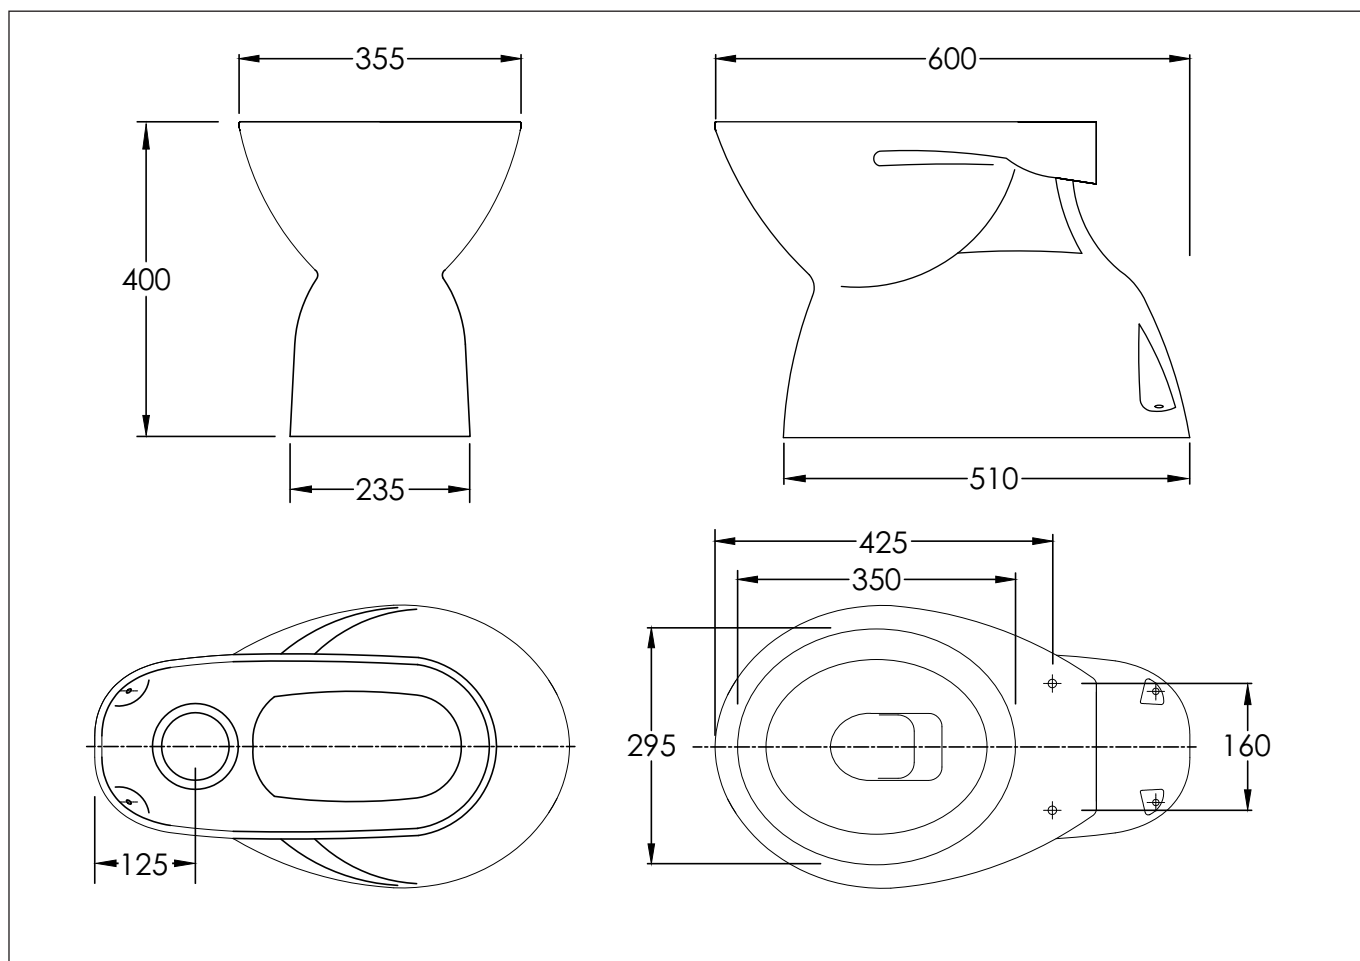

- Concealed outlet vitreous china S pan
- Suitable for general purpose use in domestic or commercial installations
- Attractive styling and quality glaze finish
- Ideally matched with Gemini wall mounted cisterns
- Requires Keeseal flush pipe connection
- Water efficient 4.5/3L dual flush
- 4 Star WELS rated

Provided

Item	Description	Code
Toilet	Mode Deluxe S Trap Pan	J2030A

Optional

Keeseal	Flush Pipe Connector 50mm(Internal)	X016
Floor Fixing	Screw and Washer Set	X032
Seat	Cottage Medium Duty Toilet Seat	G1027
Seat	Mode Standard Duty Toilet Seat	G1028A

All dimensions are in millimetres and are subject to normal manufacturing variation of +/- 3mm on all surfaces. As product development is ongoing BPA reserves the right to vary specifications without notice.