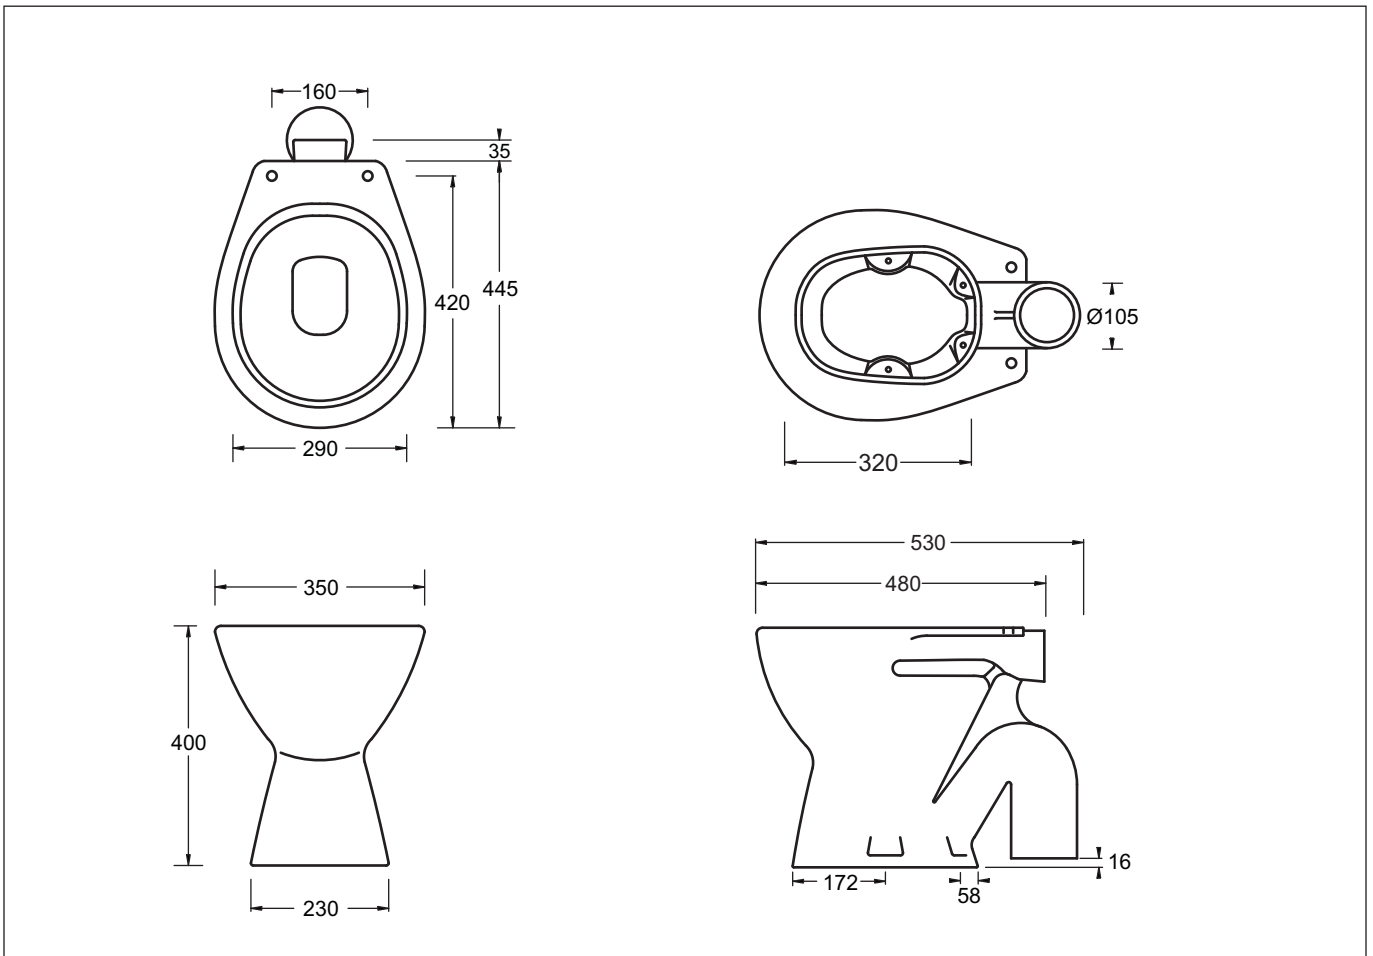

## STANDARD S TRAP WC PAN

G E M I N I

Standard style S trap vitreous china pan  
Designed for general purpose use in commercial or domestic installations

Quality glaze finish and good styling  
Ideally matched with Gemini wall mounted cisterns  
4 hole floor fixing for increased stability  
Suits Keeseal or Flush Cone flush pipe connections  
Efficient, reliable flushing performance  
4 Star WELS rated(4.5/3L flush)

### Optional

Keeseal	Flush Pipe Connector 50mm(Internal)	X016
Flush Cone	Flush Pipe Connector 50mm(External)	X016A
Floor Fixing	Screw and Washer Set	X032
Seat	Cottage Medium Duty Toilet Seat	G1027
Seat	Mode Standard Duty Toilet Seat	G1028

**WELS**  
★★★★★  
4.5/3L FLUSH

All dimensions are in millimetres and are subject to normal manufacturing variation of +/- 3mm on all surfaces. As product development is ongoing Gemini reserves the right to vary specifications without notice