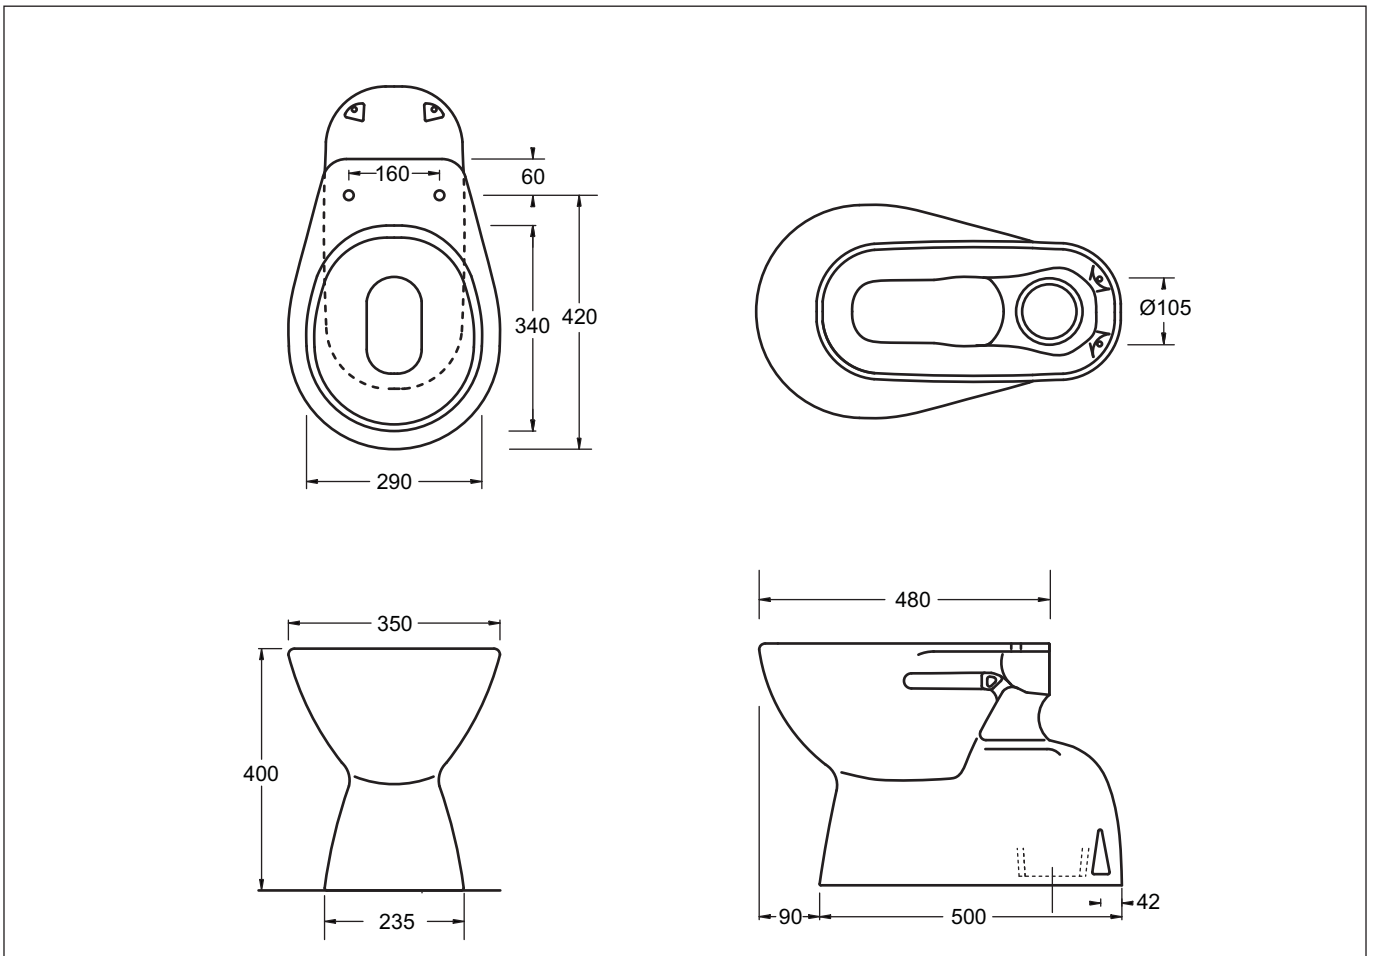

4.5/3L FLUSH

LIC.0047

JohnsonSuisse

MODE DELUXE S TRAP

CONCEALED OUTLET S PAN

G E M I N I

Concealed outlet vitreous china S pan
 Suitable for general purpose use in domestic or commercial installations
 Attractive styling and quality glaze finish
 Ideally matched with Gemini wall mounted cisterns
 Requires Keeseal flush pipe connection
 Water efficient 4.5/3L dual flush
 4 Star WELS rated

Provided

Item	Description	Code
Toilet	Mode Deluxe S Trap Pan	J2030

Optional

Keeseal	Flush Pipe Connector 50mm(Internal)	X016
Floor Fixing	Screw and Washer Set	X032
Seat	Cottage Medium Duty Toilet Seat	G1027
Seat	Mode Standard Duty Toilet Seat	G1028

WELS

4.5/3L FLUSH

All dimensions are in millimetres and are subject to normal manufacturing variation of +/- 3mm on all surfaces. As product development is ongoing Gemini reserves the right to vary specifications without notice