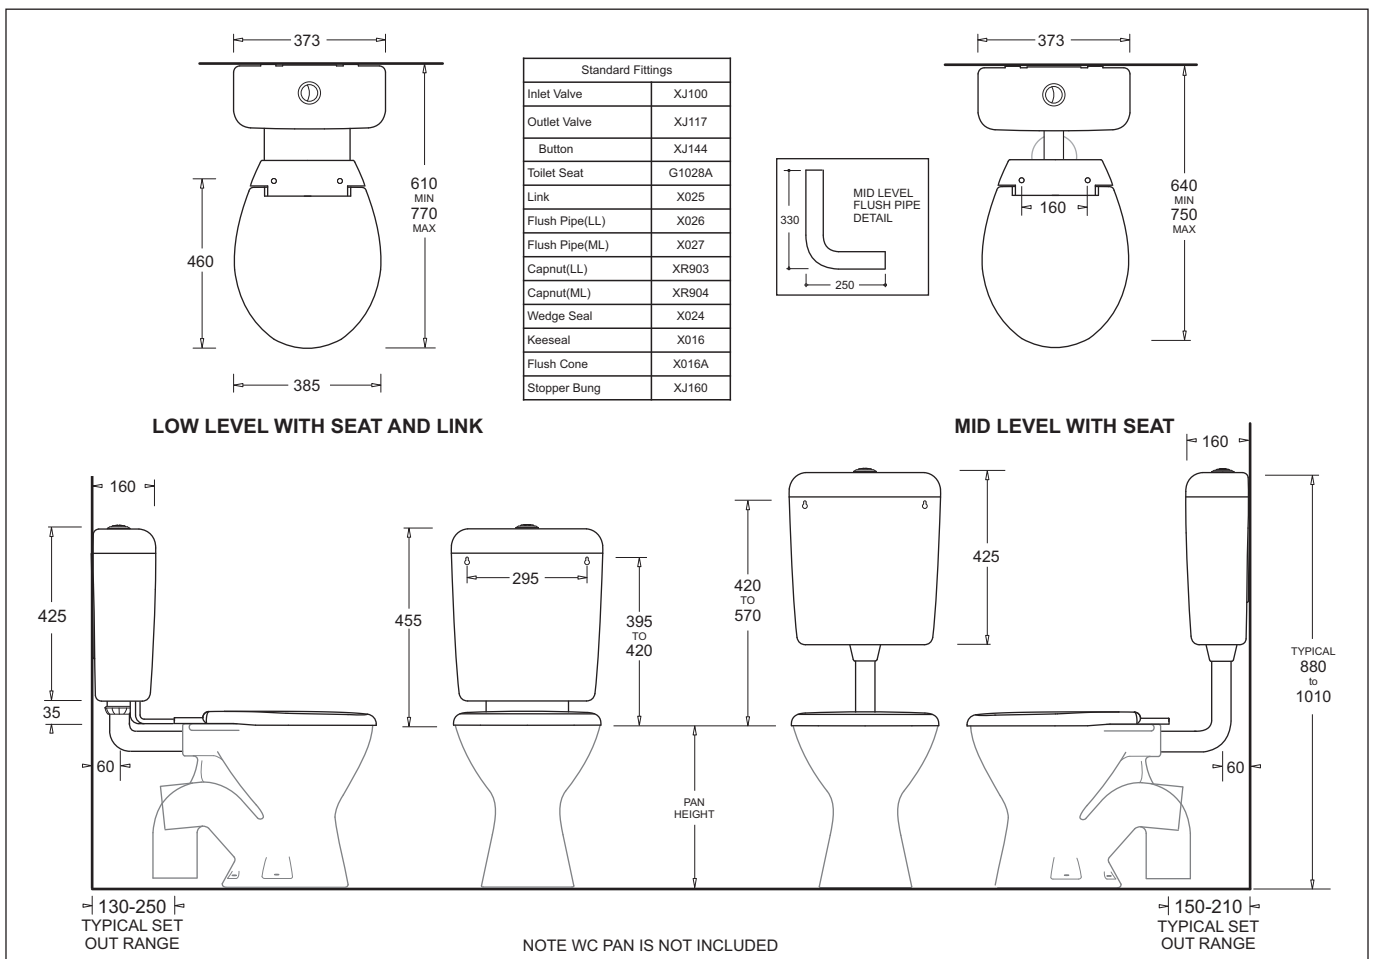

marbletrend

G1220A

November 2017

SUPERSEDES ALL PREVIOUS ISSUES

6.1.8

RENO II CISTERN

RENOVATORS PLASTIC CISTERN

WITH SEAT & LINK, Includes MID LEVEL FLUSH PIPE

6/3 LITRE DUAL FLUSH (CONVERTIBLE TO 4.5/3 and 9/4.5 LITRE)

LOW LEVEL OPTION
WITH SEAT AND LINK
SHOWN

RENO II CISTERN

RENOVATORS PLASTIC CISTERN

- Attractive plastic cistern that is ideal as a replacement/renovation unit
- Supplied with two flush pipes and fittings for both low level and mid level installations
- Factory set for 6 litre flush pans (installed 1995 to 2005)
- Can be converted to suit 9 litre flush pans (pre 1995) - instructions supplied
- The medium duty seat can be used with or without the connector link
- Design allows for flexible set out range to suit a wide range of existing installations
- For new installations the cistern can be matched with a Marbletrend Mode or Mode Deluxe pan
- 6.0/3L Dual flush - 3 Star WELS rated convertible to 4.5/3 or 9/4.5L flush
- LH/RH water inlet
- Note that due to design characteristics of some older style pans the flushing performance cannot be guaranteed and upgrading to a Marbletrend pan may be required

Provided		
Item	Description	Code
Cistern	Reno II Cistern with Seat and Link	G1220A
Installation	Instruction Sheet	✓

NB: CISTERN CAN BE ADJUSTED TO 9/4.5L FLUSH TO SUIT 9 LITRE PANS

All dimensions are in millimetres and are subject to normal manufacturing variation of +/- 3mm on all surfaces.
As product development is ongoing BPA reserves the right to vary specifications without notice.