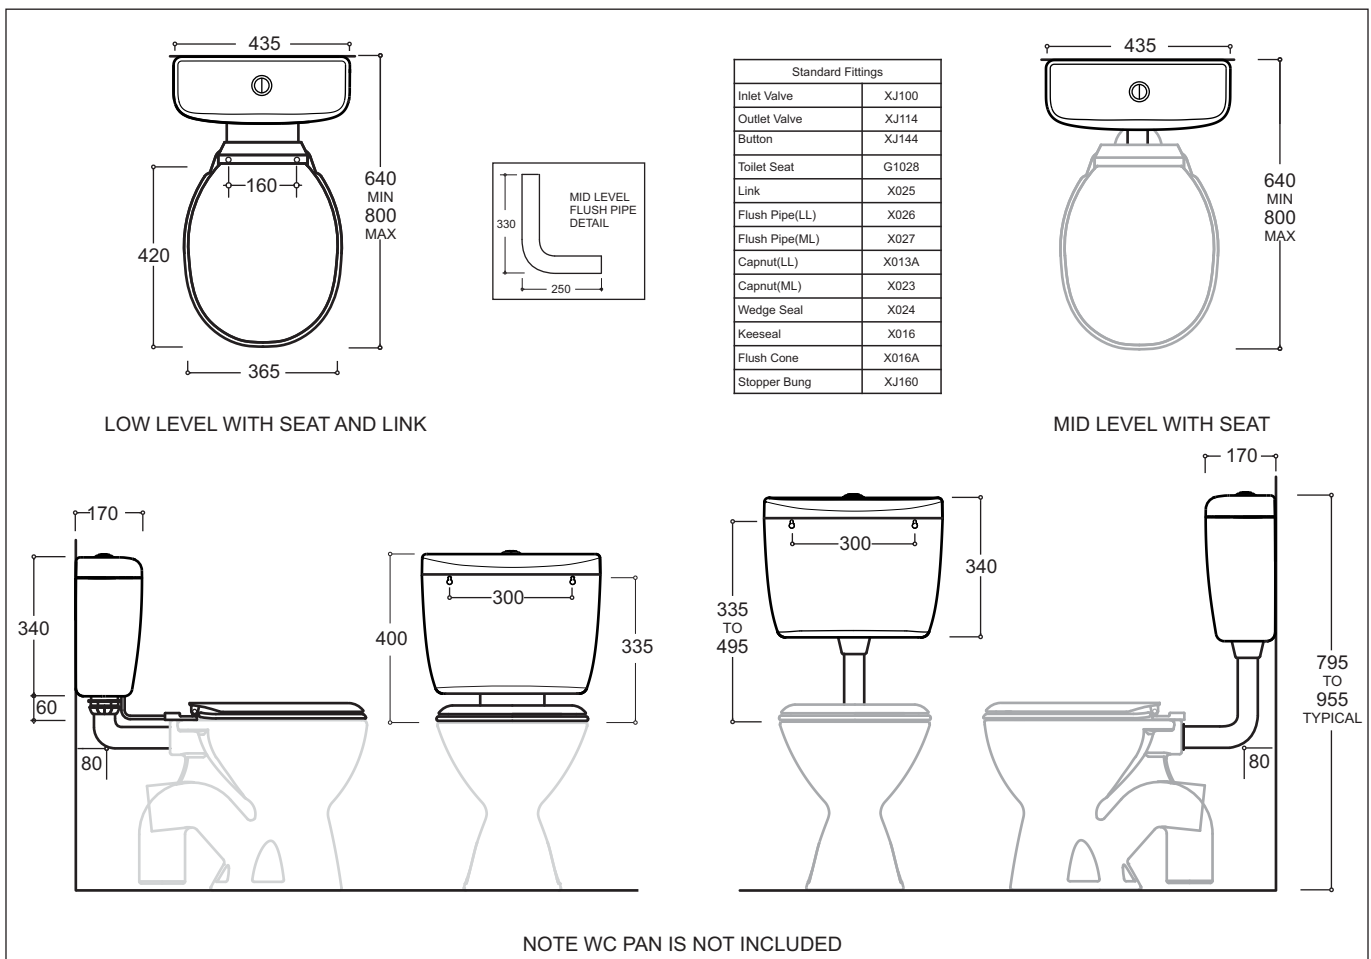

6/3 LITRE FLUSH (CONVERTIBLE TO 9/4.5 LITRE)

LOW LEVEL OPTION
WITH SEAT AND LINK
SHOWN

UNIVERSAL CISTERN

RENOVATORS PLASTIC REPLACEMENT CISTERN

- Attractive plastic cistern that is ideal as a replacement/renovation unit
- Supplied with two flush pipes and fittings for both low level and mid level installations
- Factory set for 6 litre flush pans (installed 1995 to 2005)
- Can be converted to suit 9 litre flush pans (pre 1995) - instructions supplied
- The medium duty seat can be used with or without the connector link
- Design allows for flexible set out range (typically 140-300mm) to suit a wide range of existing installations
- For new installations the cistern can be matched with a Gemini Mode or Mode Deluxe pan
- 6.0/3L Dual flush - 3 Star WELS rated convertible to 9/4.5L flush
- LH/RH water inlet
- Note that due to design characteristics of some older style pans the flushing performance cannot be guaranteed and upgrading to a Gemini pan may be required

Provided

Item	Description	Code
Cistern	Universal Replacement Cistern	G1203
Installation	Instruction Sheet	✓

NOTE: CISTERN CAN BE ADJUSTED TO 9/4.5L FLUSH TO SUIT 9 LITRE PANS

All dimensions are in millimetres and are subject to normal manufacturing variation of +/- 3mm on all surfaces. As product development is ongoing BPA reserves the right to vary specifications without notice.
 Bathroom Products Australia P/L ABN 87 079 297 617