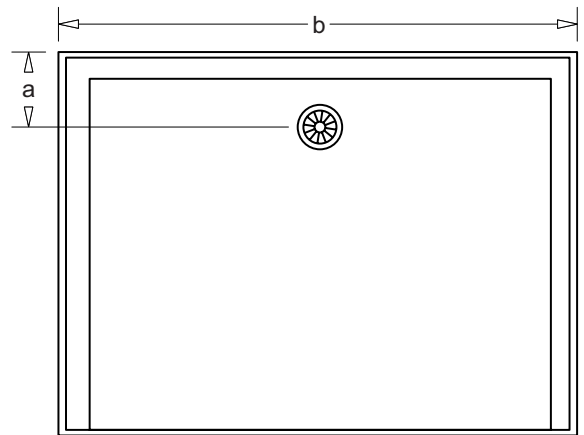

flinders

SMC shower base

Square

This innovative new product features high compression moulded thermo set resin throughout, making Flinders SMC shower base the lightest and most durable self-supporting shower base in the Marbletrend range.

MATERIAL	Sheet Moulding Compound (SMC)
CONSTRUCTION	Self-supporting
STEP HEIGHT	40mm high including tile lip
TILE LIP	9mm tile lip
ALCOVE	Yes
COLOUR	White
WASTE	50mm male thread, plus white dome cover (dome for rear outlet only)

PRODUCTS	COLOUR	CODE	ACTUAL SIZE	OUTLET	TILE LIP	a	b
Flinders SMC Square Base	White	MSBU928	900 W x 900 D x 40 H	CENTRE	4x	150	450
		MSBU926	900 W x 900 D x 40 H	REAR	3x	450	450
		MSBU934	1200 W x 900 D x 40 H	REAR	3x	150	600