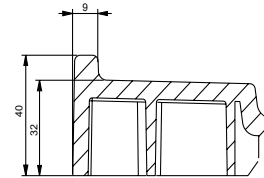

flinders

SMC shower base

Square

This innovative new product features high compression moulded thermo set resin throughout, making Flinders SMC shower base the lightest and most durable self-supporting shower base in the Marbletrend range.

MATERIAL	Sheet Moulding Compound (SMC)
CONSTRUCTION	Self-supporting
STEP HEIGHT	40mm high including tile lip
TILE LIP	9mm tile lip
ALCOVE	Yes
COLOUR	White
WASTE	50mm male thread, plus white dome cover (dome for rear outlet only)

PRODUCTS	COLOUR	CODE	ACTUAL SIZE	OUTLET	TILE LIP	a	b
Flinders SMC Square Base	White	MSBU928	900 W x 900 D x 40 H	CENTRE	4x	150	450
		MSBU926	900 W x 900 D x 40 H	REAR	3x	450	450
		MSBU934	1200 W x 900 D x 40 H	REAR	3x	150	600