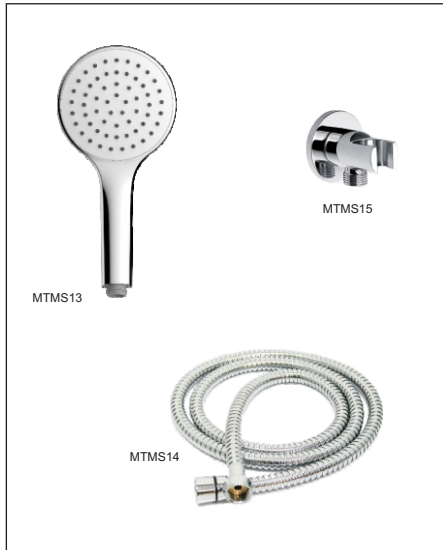

SARDINA/MADEIRA

SHOWER PACK MTMS20
SINGLE FUNCTION HAND SHOWER
WITH HOSE, AND WALL INLET/BRACKET

MTMS13

MTMS15

MTMS14

SARDINA/MADEIRA

SINGLE FUNCTION HAND SHOWER SET

- Chrome finished ABS single function hand shower
- Chrome plated, water inlet fitting (wall mounted) with integrated bracket
- 1.5m chrome finished shower hose
- Hand shower - 120mm diameter with a grey face and silicone nozzles

Contains

Item	Description	Code
Hand Shower	Sardina/Madeira Single Function Shower	MTMS13
Shower Hose	Chrome Finished Shower Hose - 1.5m	MTMS14
Water Inlet	Chromed Brass Wall Mount Inlet/Bracket	MTMS15

DIMENSIONS