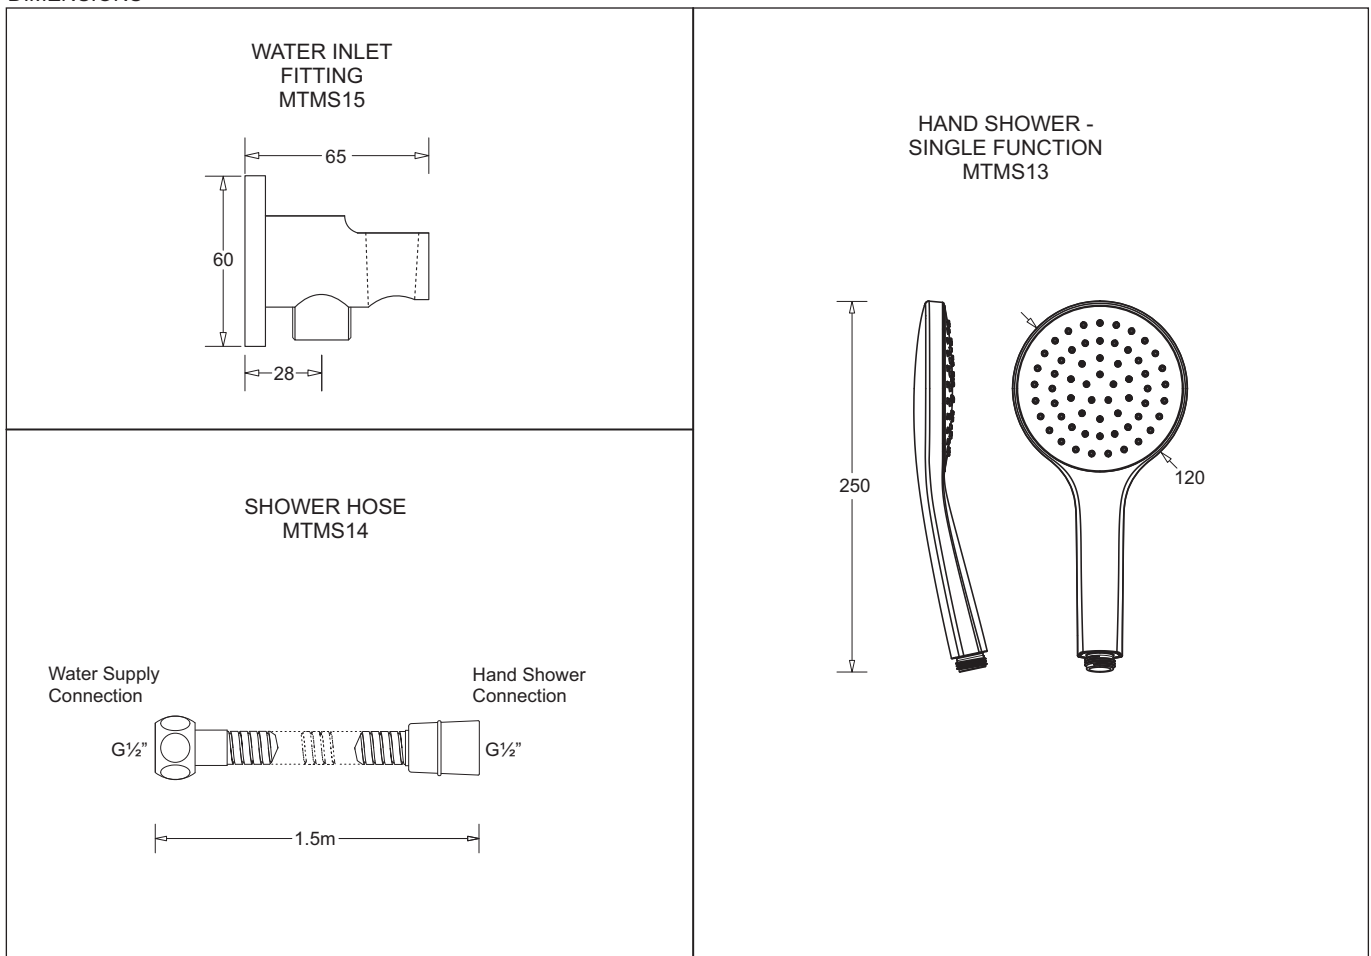

SARDINA/MADEIRA

SHOWER PACK MTMS20
SINGLE FUNCTION HAND SHOWER
WITH HOSE, AND WALL INLET/BRACKET

MTMS13

MTMS15

MTMS14

SARDINA/MADEIRA

SINGLE FUNCTION HAND SHOWER SET

- Chrome finished ABS single function hand shower
- Chrome plated, water inlet fitting (wall mounted) with integrated bracket
- 1.5m chrome finished shower hose
- Hand shower - 120mm diameter with a grey face and silicone nozzles

Contains

Item	Description	Code
Hand Shower	Sardina/Madeira Single Function Shower	MTMS13
Shower Hose	Chrome Finished Shower Hose - 1.5m	MTMS14
Water Inlet	Chromed Brass Wall Mount Inlet/Bracket	MTMS15

DIMENSIONS