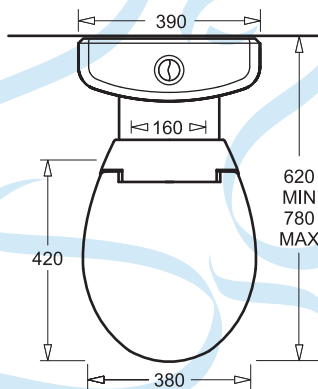

### FEATURES

- STANDARD VITREOUS CHINA PAN WITH PLASTIC CISTERN WITH LINK AND SEAT
- LEFT & RIGHT HAND WATER INLET OPTIONS
- 4 HOLE PAN FLOOR FIXING FOR INCREASED STABILITY
- S TRAP PAN CONNECTOR (J2000) WITH VARIABLE SET OUT: 120-280MM
- P TRAP PAN CONNECTOR (J2001) WITH VARIABLE SET OUT: 180MM
- 3/4.5L DUAL FLUSHING, 4 STAR WELS RATED (REGISTRATION: L06642)

### COMPONENTS

MODE S TRAP PAN   OR                    J2000A  
MODE P TRAP PAN                        J2001A  
MODE PLASTIC CISTERN SEAT AND LINK   G1210

### PRODUCT DIMENSIONS

\* RECOMMENDED WATER INLET LOCATIONS

### TECHNICAL DATA SHEET

SUPERSEDES ALL PREVIOUS ISSUES

All dimensions are in millimetres and are subject to normal manufacturing variation.  
As product development is ongoing BPA reserves the right to vary specifications without notice.  
Bathroom Products Australia P/L ABN 87 079 297 617