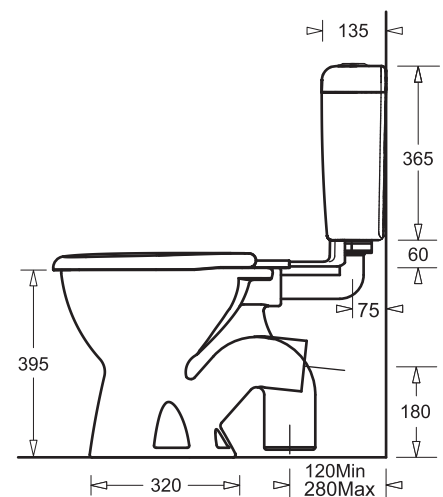

### FEATURES

- STANDARD VITREOUS CHINA PAN WITH PLASTIC CISTERN WITH LINK AND SEAT
- LEFT & RIGHT HAND WATER INLET OPTIONS
- 4 HOLE PAN FLOOR FIXING FOR INCREASED STABILITY
- S TRAP PAN CONNECTOR (J2000) WITH VARIABLE SET OUT: 120-280MM
- P TRAP PAN CONNECTOR (J2001) WITH VARIABLE SET OUT: 180MM
- 3/4.5L DUAL FLUSHING, 4 STAR WELS RATED (REGISTRATION: L06642)

### PRODUCT DIMENSIONS

\* RECOMMENDED WATER INLET LOCATIONS

### TECHNICAL DATA SHEET

SUPERSEDES ALL PREVIOUS ISSUES

All dimensions are in millimetres and are subject to normal manufacturing variation.  
As product development is ongoing BPA reserves the right to vary specifications without notice.  
Bathroom Products Australia P/L ABN 87 079 297 617