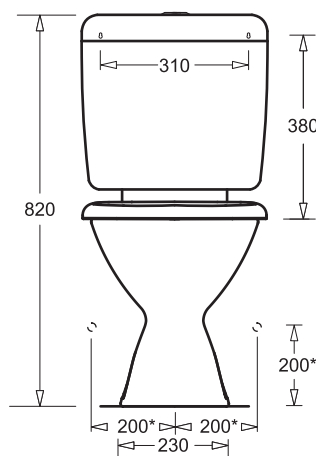

### FEATURES

- STANDARD VITREOUS CHINA PAN WITH PLASTIC CISTERN WITH LINK AND SEAT
- LEFT & RIGHT HAND WATER INLET OPTIONS
- 4 HOLE PAN FLOOR FIXING FOR INCREASED STABILITY
- S TRAP PAN CONNECTOR (J2000) WITH VARIABLE SET OUT: 120-280MM
- P TRAP PAN CONNECTOR (J2001) WITH VARIABLE SET OUT: 180MM
- 3/4.5L DUAL FLUSHING, 4 STAR WELS RATED (REGISTRATION: L06642)

### COMPONENTS

MODE S TRAP PAN   OR                    J2000A  
MODE P TRAP PAN                        J2001A  
MODE PLASTIC CISTERN SEAT AND LINK   G1210

### PRODUCT DIMENSIONS

\* RECOMMENDED WATER INLET LOCATIONS