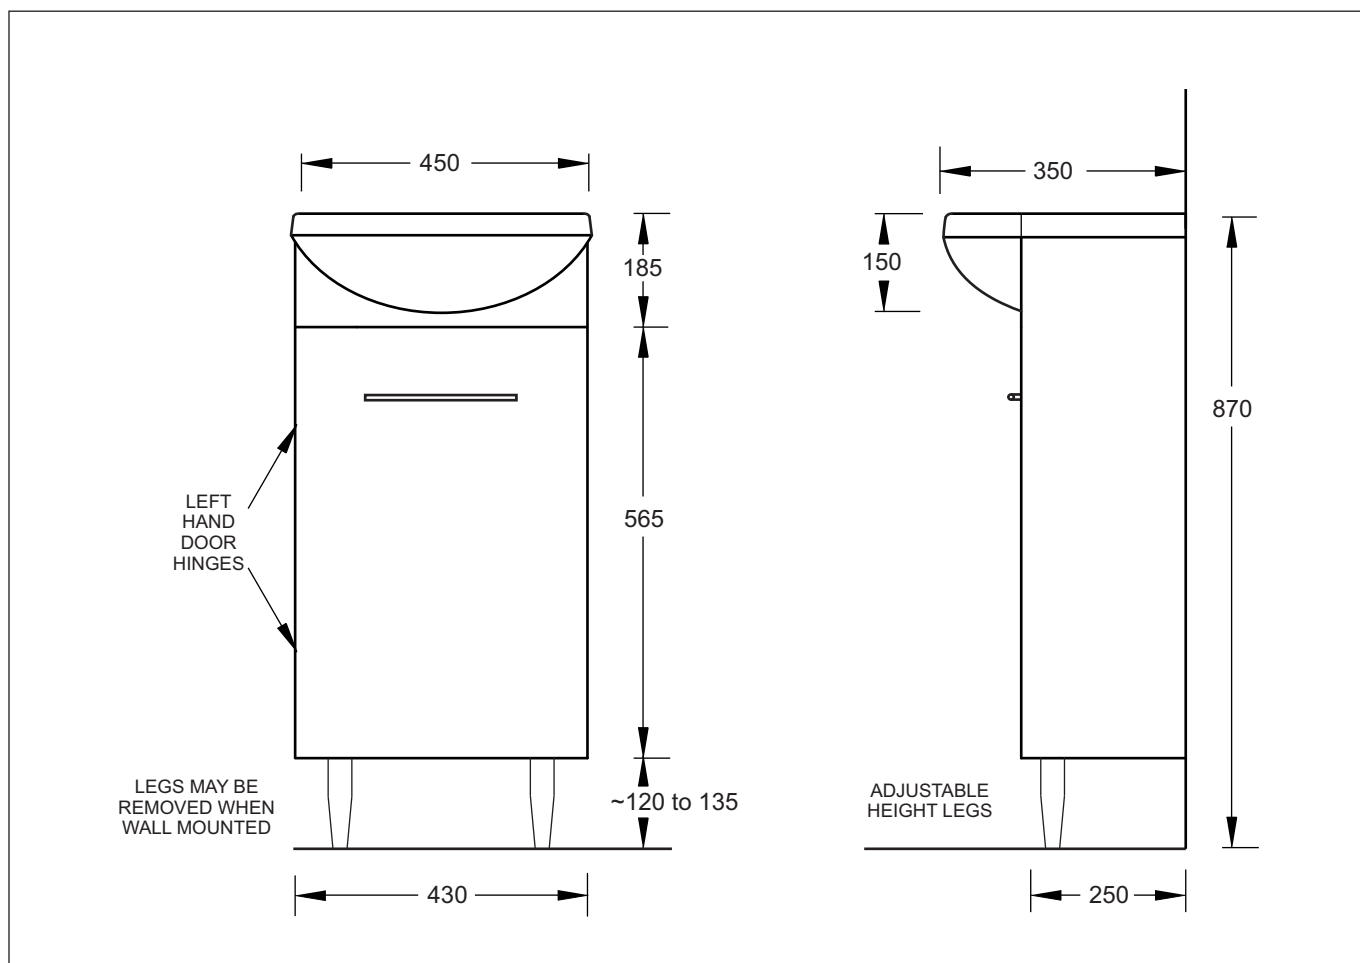

All dimensions are in millimetres and are subject to normal manufacturing variation of +/- 3mm on all surfaces. As product development is ongoing BPA reserves the right to vary specifications without notice.
Bathroom Products Australia P/L ABN 87 079 297 617