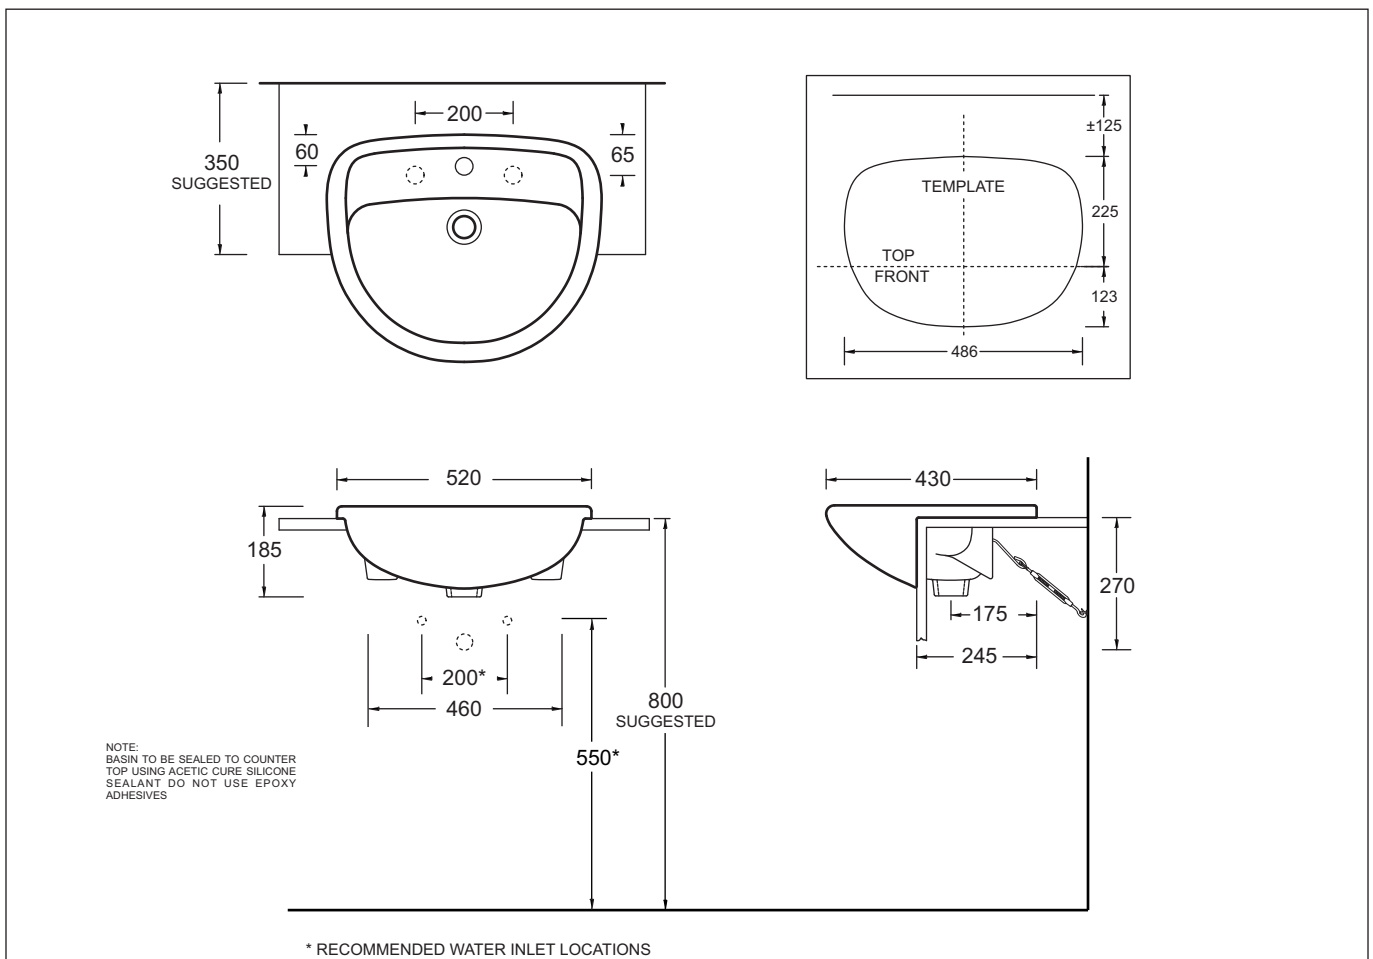

## MILANO

SEMI RECESSED COUNTER TOP BASIN

Nominal size 520 x 430mm

1 or 3 TAPHOLE

## SEMI RECESSED COUNTER TOP BASIN

- Modern mid-sized D shaped semi recessed basin
- Suitable for commercial and domestic installations
- Spacious soap platform
- Standard overflow
- Available with 1 or 3 taphole
- 32mm waste outlet
- Bowl capacity 3.8L
- 520 x 430mm

### Provided

Type	Description	Code
Basin	Milano Semi Recessed Basin	J3030
O/Flow Trim	CP Ring - JS	X063
Installation	Counter Template Kit	✓

### Optional Accessories

Plug&Waste	Plug & Waste 32/40mm O/Flow Chrome	PW1
Plug&Waste	Plug & Waste 32/40mm O/Flow Plastic	PW2
Bracket	S/R Turn-Buckle kit	XC9491

All dimensions are in millimetres and are subject to normal manufacturing variation of +/- 3mm on all surfaces. As product development is ongoing BPA reserves the right to vary specifications without notice.