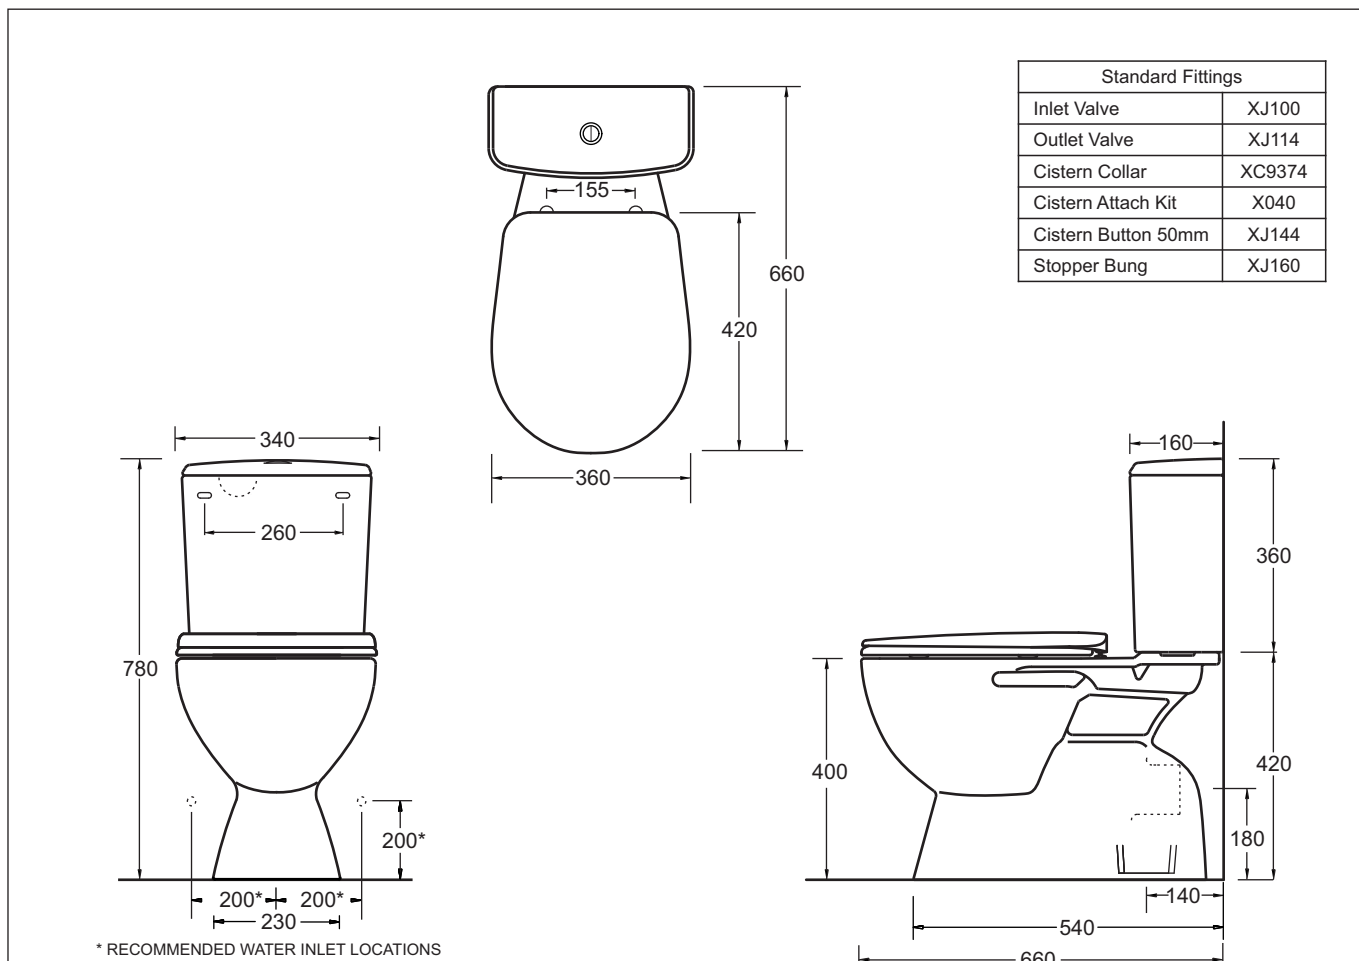

marbletrend

J1424/5

November 2016

SUPERSEDES ALL PREVIOUS ISSUES

3.2.19

MILANO

CLOSE COUPLED TOILET SUITE WITH SEAT
S or P TRAP

PP Seat

MILANO

CLOSE COUPLED TOILET SUITE

- Functional and stylish vitreous china close coupled suite
- Compact Australian designed suite
- Water saving 4 Star WELS efficiency
- 4.5/3L Dual Flush
- Set out S Trap 140mm P Trap 180mm
- LH/RH water inlet option
- Cistern fixed with metal plate (no through holes)
- Soft close polypropylene seat

Code: S Trap Suite : J1424 P Trap Suite: J1425

Provided

Item	Description	Code
Toilet	Milano Close Coupled S Pan	J2010
Toilet	Milano Close Coupled P Pan	J2011
Cistern	Milano Cistern	J1424A
Seat	Milano Soft Close Seat	J2811
Installation	Instruction Sheet	✓

Optional

Seat	Luton Toilet Seat	J2802
------	-------------------	-------

All dimensions are in millimetres and are subject to normal manufacturing variation of +/- 3mm on all surfaces. As product development is ongoing BPA reserves the right to vary specifications without notice.
 Bathroom Products Australia P/L ABN 87 079 297 617