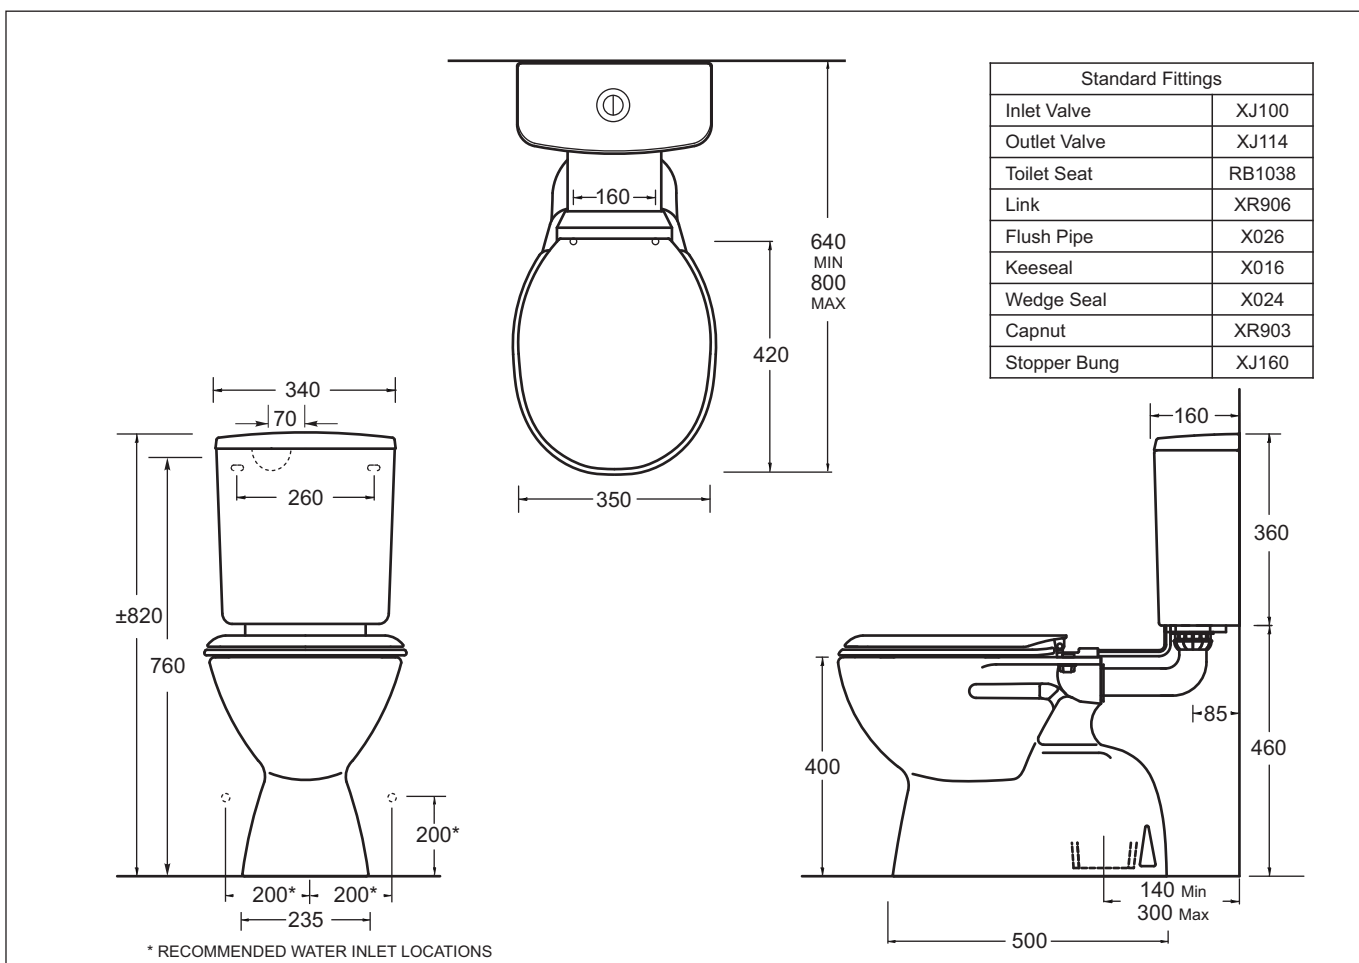

VITREOUS CHINA LINK SUITE

- Stylish vitreous china suite with link and seat
- Concealed outlet Mode Deluxe pan with attractive Giessdorf cistern, seat and link
- 4 Star WELS rated efficiency
- 4.5/3L Dual flush
- Variable set out S trap 140-300mm
- LH/RH water inlet

Provided

| Item | Description | Code |
|--------------|------------------------------|--------|
| Toilet | Mode Deluxe S Pan | J2030 |
| Cistern | Milano Cistern Seat and Link | J1423A |
| Installation | Instruction Sheet | ✓ |

All dimensions are in millimetres and are subject to normal manufacturing variation of +/- 3mm on all surfaces. As product development is ongoing BPA reserves the right to vary specifications without notice.
 Bathroom Products Australia P/L ABN 87 079 297 617