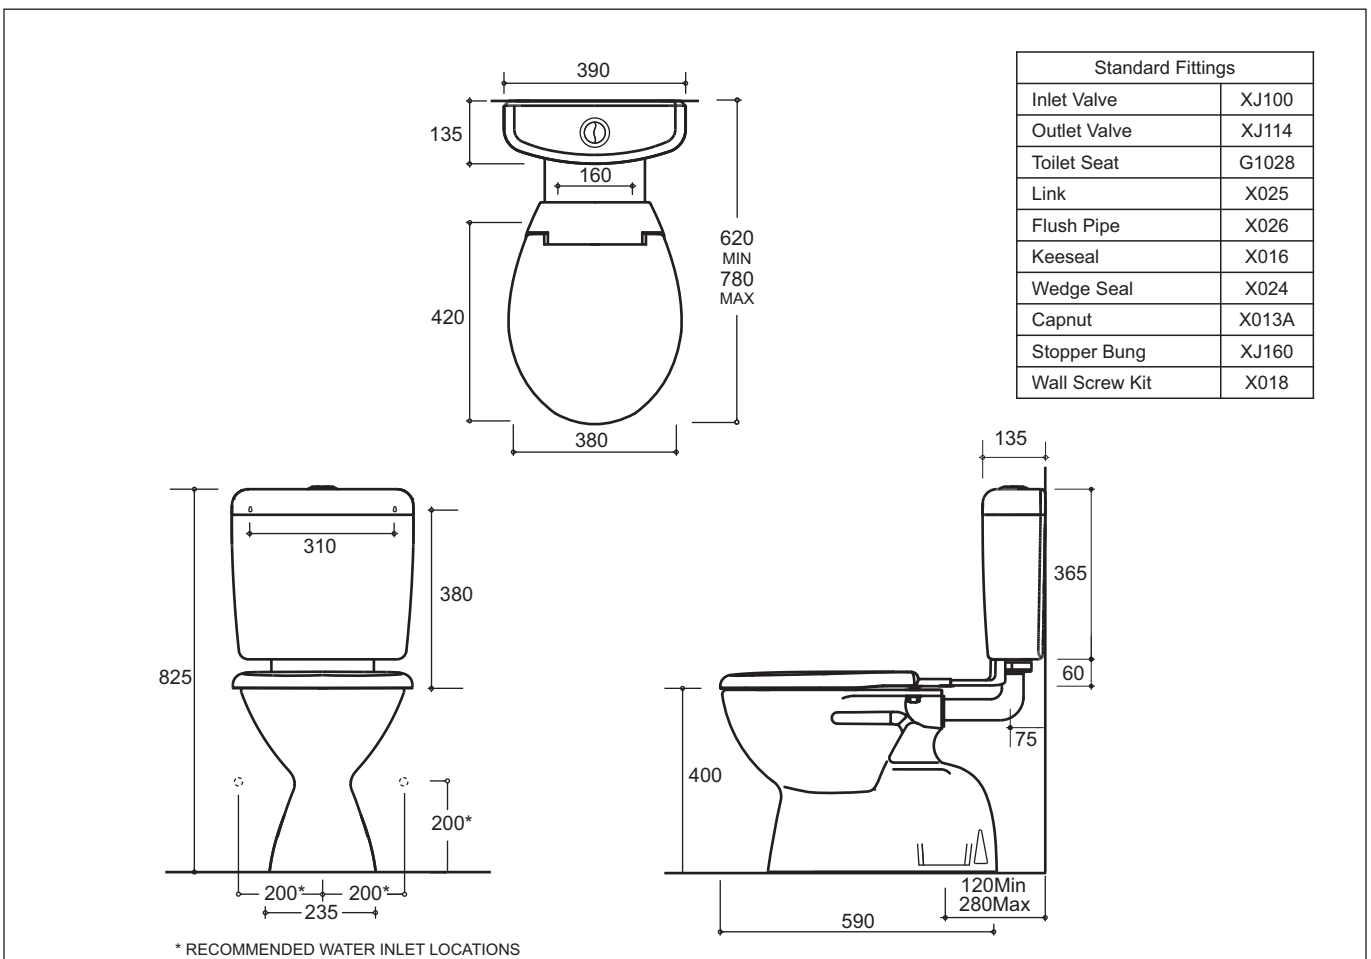

MODE DELUXE LINK

VITREOUS CHINA-PLASTIC LINK SUITE

- Vitreous china S pan with plastic cistern link and seat
- Mode Deluxe concealed outlet pan matched with attractive Mode cistern
- Variable set out S trap 120-280mm
- 4.5/3L Dual flush - 4 Star WELS rated
- LH/RH water inlet

Provided

Item	Description	Code
Toilet	Mode Deluxe S Pan	J2030
Cistern	Mode Plastic Cistern Seat and Link	G1210
Installation	Instruction Sheet	✓

All dimensions are in millimetres and are subject to normal manufacturing variation of +/- 3mm on all surfaces. As product development is ongoing BPA reserves the right to vary specifications without notice.