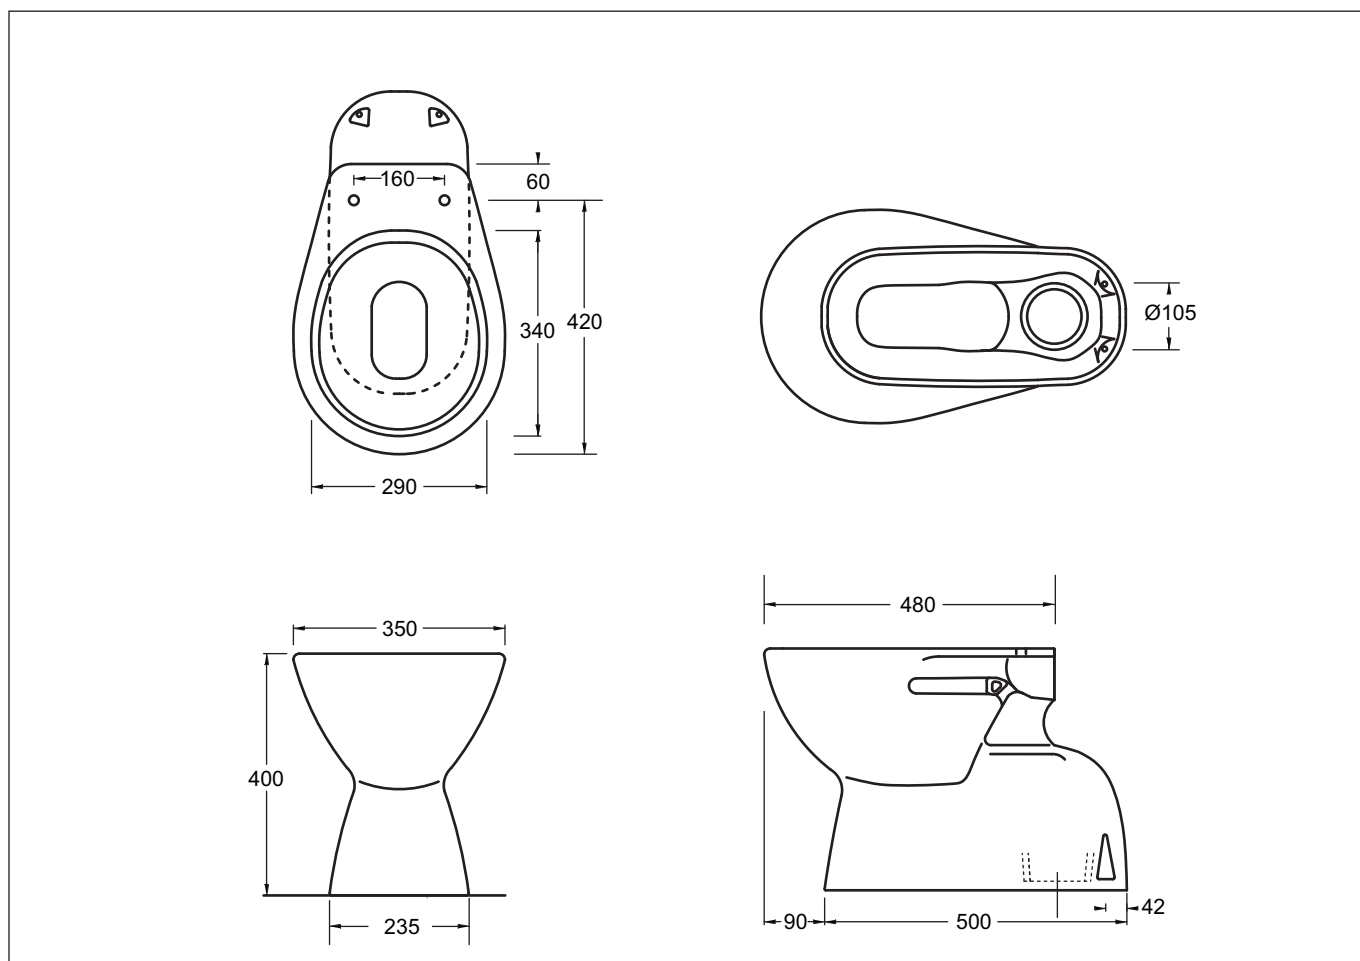

## CONCEALED OUTLET S PAN

- Concealed outlet vitreous china S pan
- Suitable for general purpose use in domestic or commercial installations
- Attractive styling and quality glaze finish
- Ideally matched with Gemini wall mounted cisterns
- Requires Keeseal flush pipe connection
- Water efficient 4.5/3L dual flush
- 4 Star WELS rated

### Optional

Keeseal	Flush Pipe Connector 50mm(Internal)	X016
Floor Fixing	Screw and Washer Set	X032
Seat	Cottage Medium Duty Toilet Seat	G1027
Seat	Mode Standard Duty Toilet Seat	G1028

All dimensions are in millimetres and are subject to normal manufacturing variation of +/- 3mm on all surfaces. As product development is ongoing BPA reserves the right to vary specifications without notice.