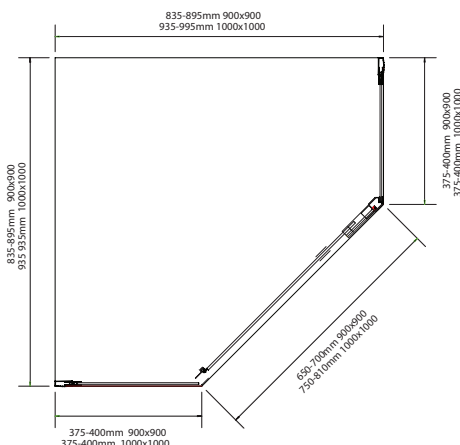

## NEO shower screen

Available in a range of styles and sizes, the Finders shower screen is the most versatile screen in the Marbletrend range.

The design of the semi-frameless door and semi-frameless return panel is simple, elegant and easy to clean.

### MATERIALS

- Aluminium frame
- 6mm glass door panel
- 6mm glass return panels

### FEATURES AND BENEFITS

- Screen height 2000mm
- Pivoting door
- Semi-frameless front set in 6mm glass
- Semi-frameless return panel in 6mm glass
- Toughened safety glass to Australian standards AS/NZS2208
- Fully reversible screen
- Suits Kimberley, Finders, Daintree and Barossa bases
- Suits tiled floors

Front panel sets can be used in an alcove

PRODUCTS			Min	Max
<b>Front and Return Panel Set</b>				
900	Chrome	KSSFL69CHCLP	835	895
	White	KSSFL69WHCLP	835	895
1000	Chrome	KSSFL79CHCLP	935	995
	White	KSSFL79WHCLP	935	995