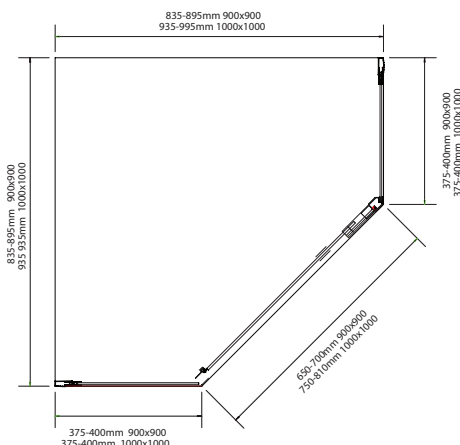

flinders

NEO shower screen

Available in a range of styles and sizes, the Flinders shower screen is the most versatile screen in the Marbletrend range.

The design of the semi-frameless door and semi-frameless return panel is simple, elegant and easy to clean.

MATERIALS

- Aluminium frame
- 6mm glass door panel
- 6mm glass return panels

FEATURES AND BENEFITS

- Screen height 2000mm
- Pivoting door
- Semi-frameless front set in 6mm glass
- Semi-frameless return panel in 6mm glass
- Toughened safety glass to Australian standards AS/NZS2208
- Fully reversible screen
- Suits Kimberley, Finders, Daintree and Barossa bases
- Suits tiled floors

Front panel sets can be used in an alcove

PRODUCTS			Min	Max
Front and Return Panel Set				
900	Chrome	KSSFL69CHCLP	835	895
	White	KSSFL69WHCLP	835	895
1000	Chrome	KSSFL79CHCLP	935	995
	White	KSSFL79WHCLP	935	995

marbletrend.com.au
T: 1300 717 717

DISCLAIMER

Gemini Industries Pty. Ltd. ABN 87 079 297 617 The manufacturer/distributor reserves the right to vary specifications or delete models from their range without prior notification. Dimensions and set-outs listed are correct at the time of publication however the manufacturer/distributor takes no responsibility for printing errors. All sizes quoted are in millimetres and are nominal. Product colour shown is as near to actual product colour as production methods permit. Warranty terms apply, refer to www.gemini-industries.net.