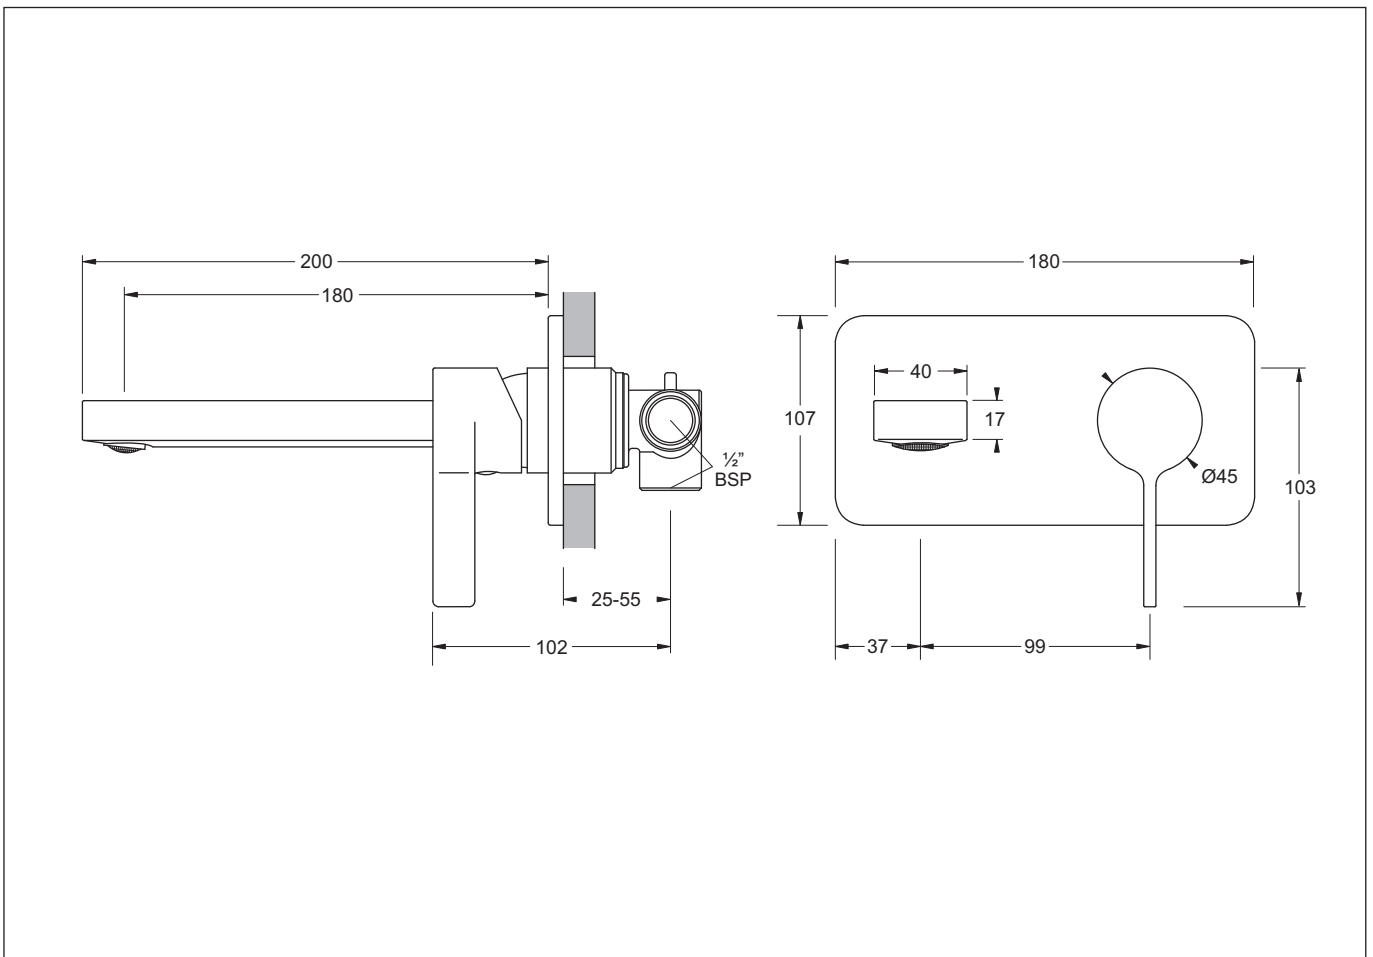

marbletrend

MTM505

February 2017

SUPERSEDES ALL PREVIOUS ISSUES

14.1.3

MADEIRA WALL BASIN MIXER

SINGLE LEVER MIXER TAP WITH SPOUT

MADEIRA WALL BASIN MIXER

SINGLE LEVER MIXER TAP WITH SPOUT

- Attractively styled basin mixer with a fixed spout
- Single lever activation with a vertical lever design style
- Rectangular spout pattern with aerator
- Quality 35mm diameter ceramic disc provides accurate flow and mixing temperature control
- Cover plate adjustable to accommodate different wall/tile thicknesses

Provided

Item	Description	Code
Tapware	Madeira Basin Mixer	MTM505
Installation	Instructions	✓

All dimensions are in millimetres and are subject to normal manufacturing variation.
 As product development is ongoing BPA reserves the right to vary specifications without notice.
 Bathroom Products Australia P/L ABN 87 079 297 617