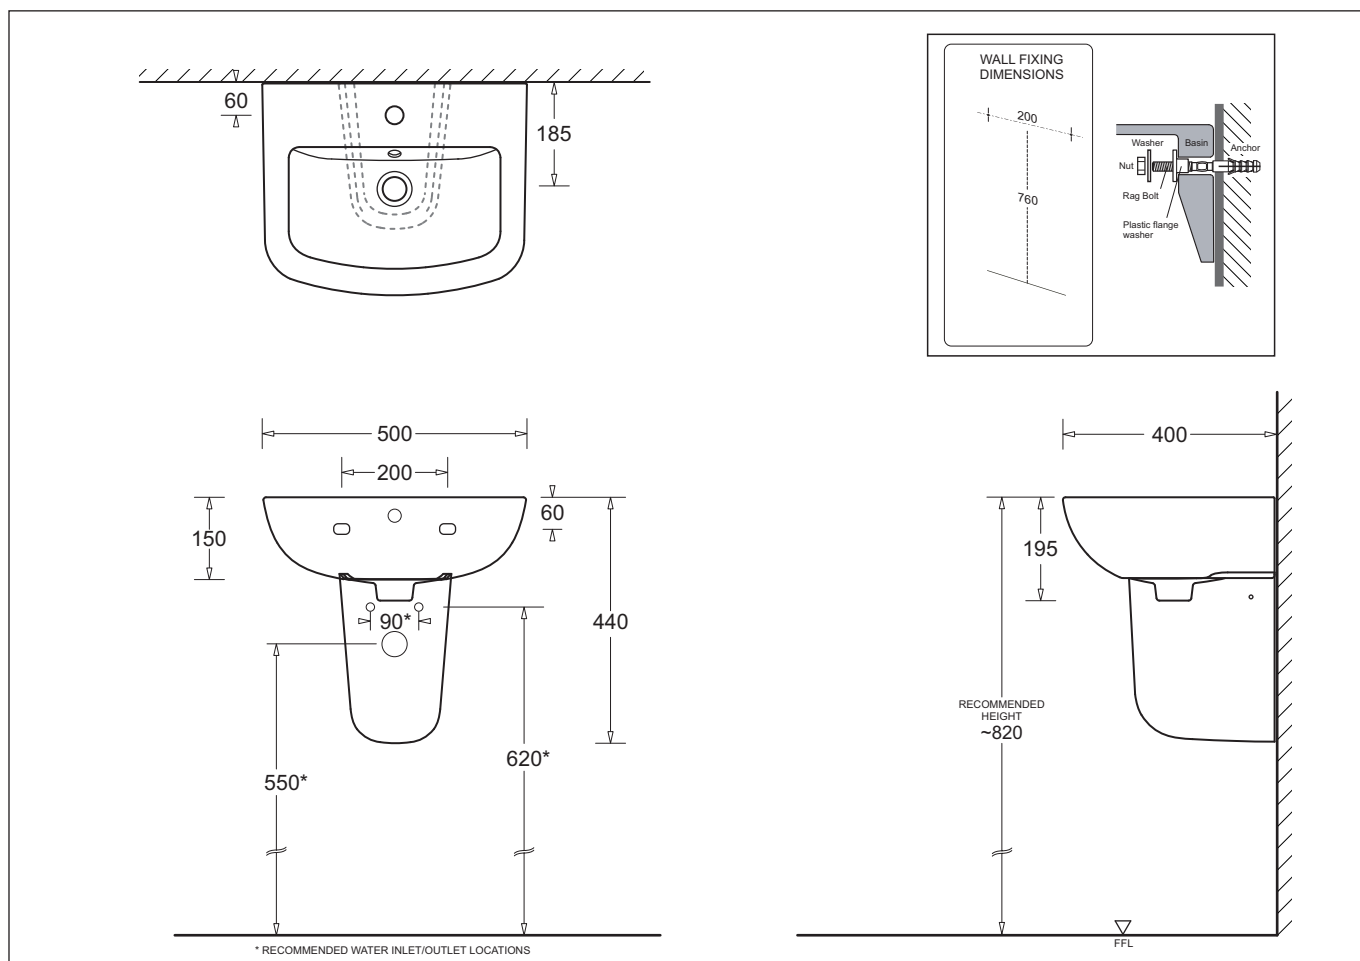

MILANO II 500

WALL BASIN WITH SHROUD

Nominal Size 500 x 400mm

1 TAPHOLE

MILANO II 500

WALL BASIN WITH SHROUD

- Contemporary vitreous china vessel basin
- Wide soap platform
- Single tap hole for mixer tap
- 32mm waste outlet
- 500 x 400mm
- Capacity 4.1L

Provided

Item	Description	Code
Basin	Milano II 500 Wall Basin	MBSM850.1
Shroud	Milano II Shroud	MBSM852
Plug & Waste	Pop-up Waste 32mm-Chrome	PW1
Installation	Rag Bolts	✓
Installation	Instructions	✓

All dimensions are in millimetres and are subject to normal manufacturing variation of +/- 3mm on all surfaces. As product development is ongoing BPA reserves the right to vary specifications without notice.