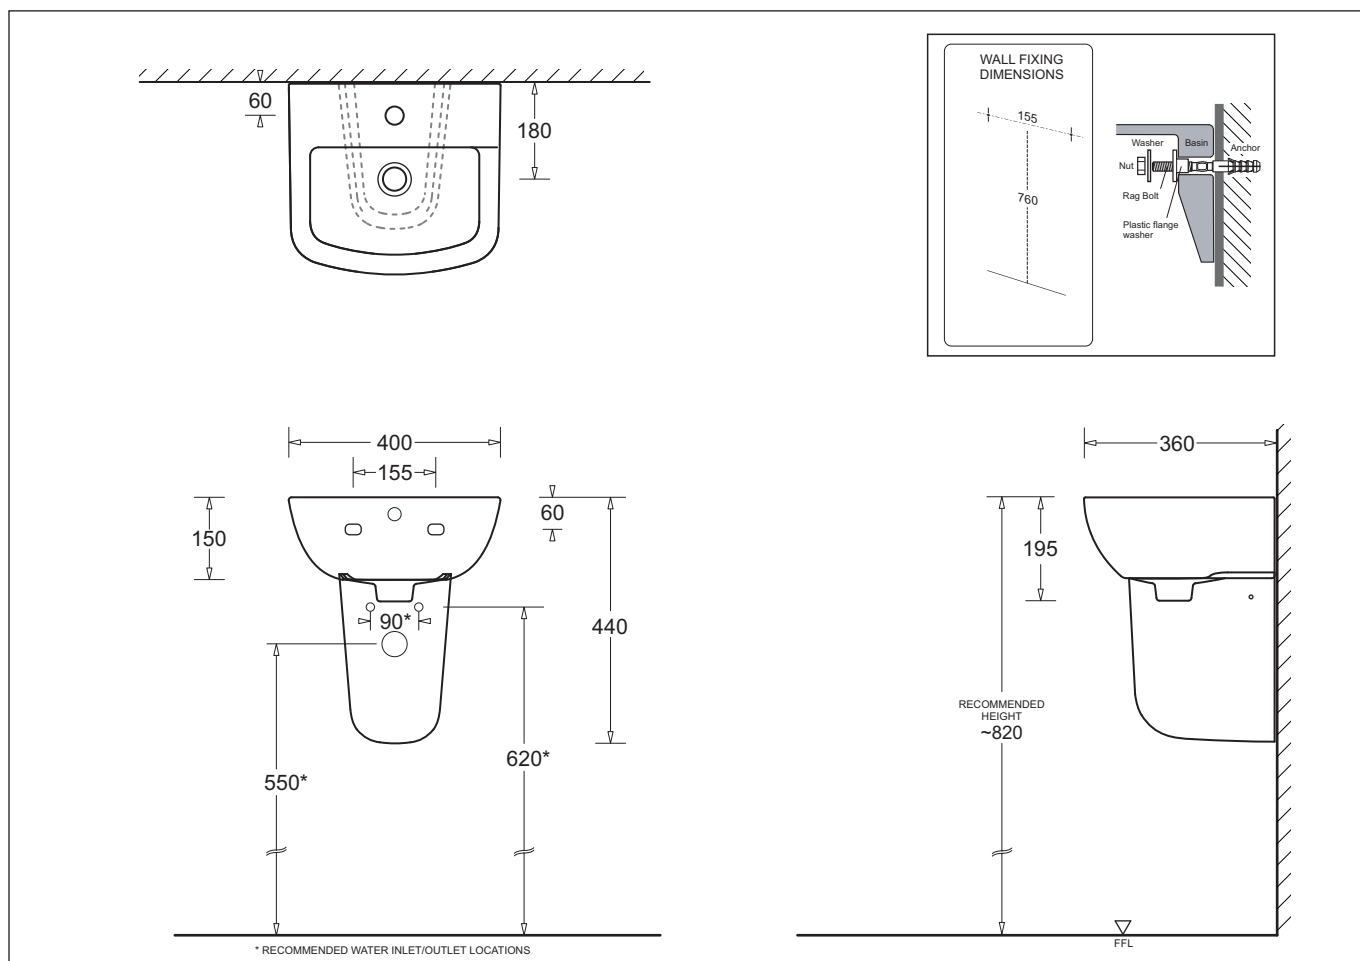

MILANO II 400

WALL BASIN WITH SHROUD

Nominal Size 400 x 360mm

1 TAPHOLE

MILANO II 400

WALL BASIN WITH SHROUD

- Contemporary vitreous china vessel basin
- Wide soap platform
- Single tap hole for mixer tap
- 32mm waste outlet
- 400 x 360mm
- Capacity 2.4L

Provided

Item	Description	Code
Basin	Milano II 400 Wall Basin	MBSM840.1
Shroud	Milano II Shroud	MBSM852
Plug & Waste	Pop-up Waste 32mm-Chrome	PW1
Installation	Rag Bolts	✓
Installation	Instructions	✓

All dimensions are in millimetres and are subject to normal manufacturing variation of +/- 3mm on all surfaces. As product development is ongoing BPA reserves the right to vary specifications without notice.