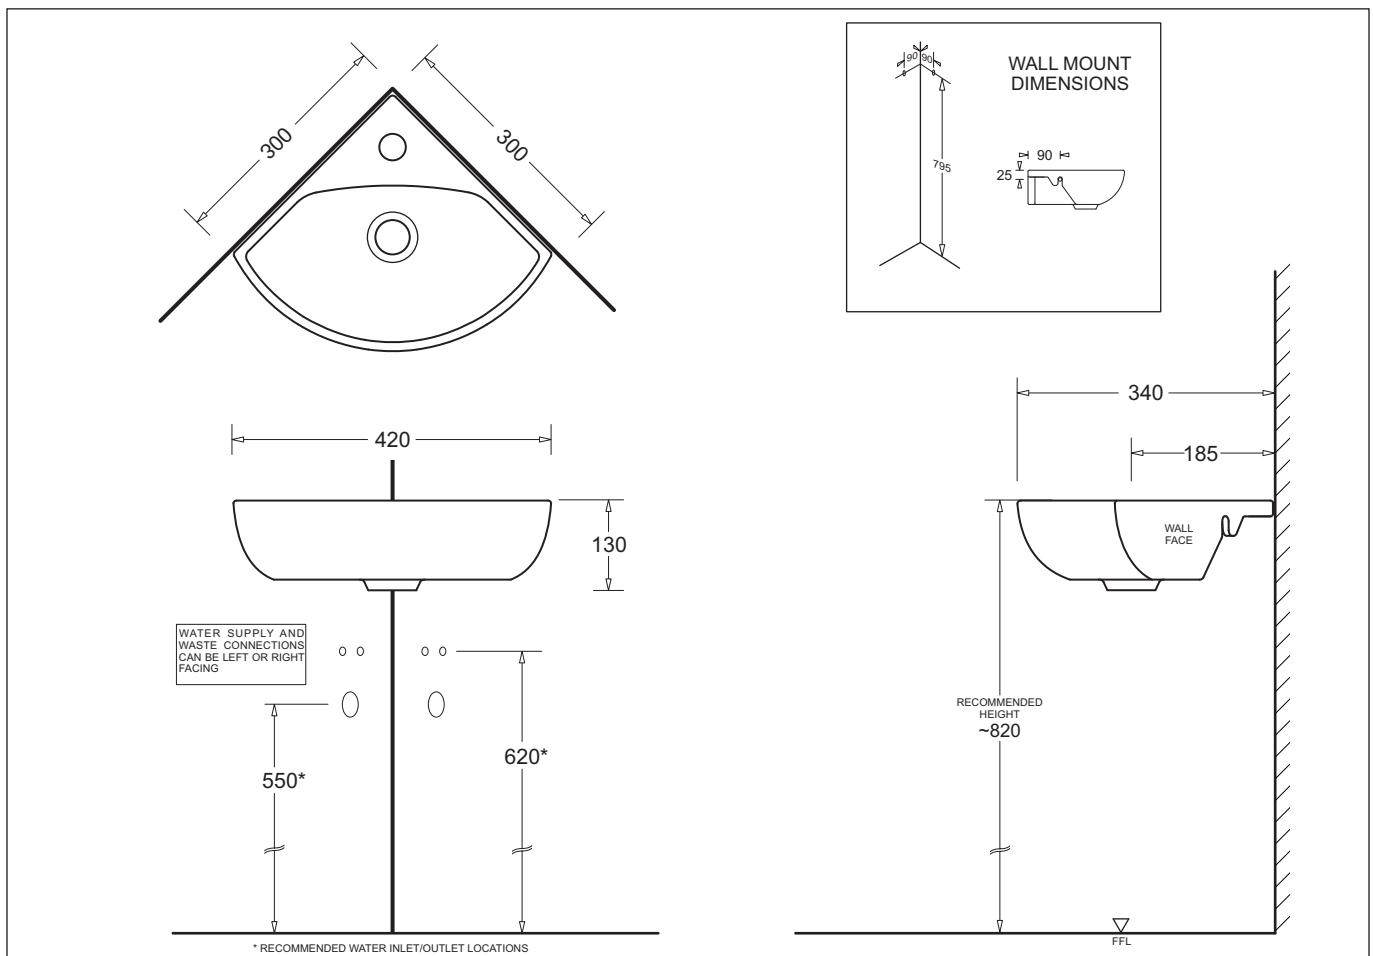

MILANO
CORNER BASIN

Nominal Size 300 x 300mm

1 TAPHOLE

MILANO

CORNER BASIN

- Contemporary vitreous china corner basin
- Compact size for bathrooms with limited space
- Single taphole for mixer tap
- Features modern vessel style
- 32mm waste outlet
- 300 x 300mm
- Capacity 3.9L

Provided

Item	Description	Code
Basin	Milano Corner Basin	MBSM830.1
Plug & Waste	Standard Waste 32mm-Chrome	PW1
Installation	Mounting Bolts	✓
Installation	Instructions	✓

All dimensions are in millimetres and are subject to normal manufacturing variation of +/- 3mm on all surfaces. As product development is ongoing BPA reserves the right to vary specifications without notice.