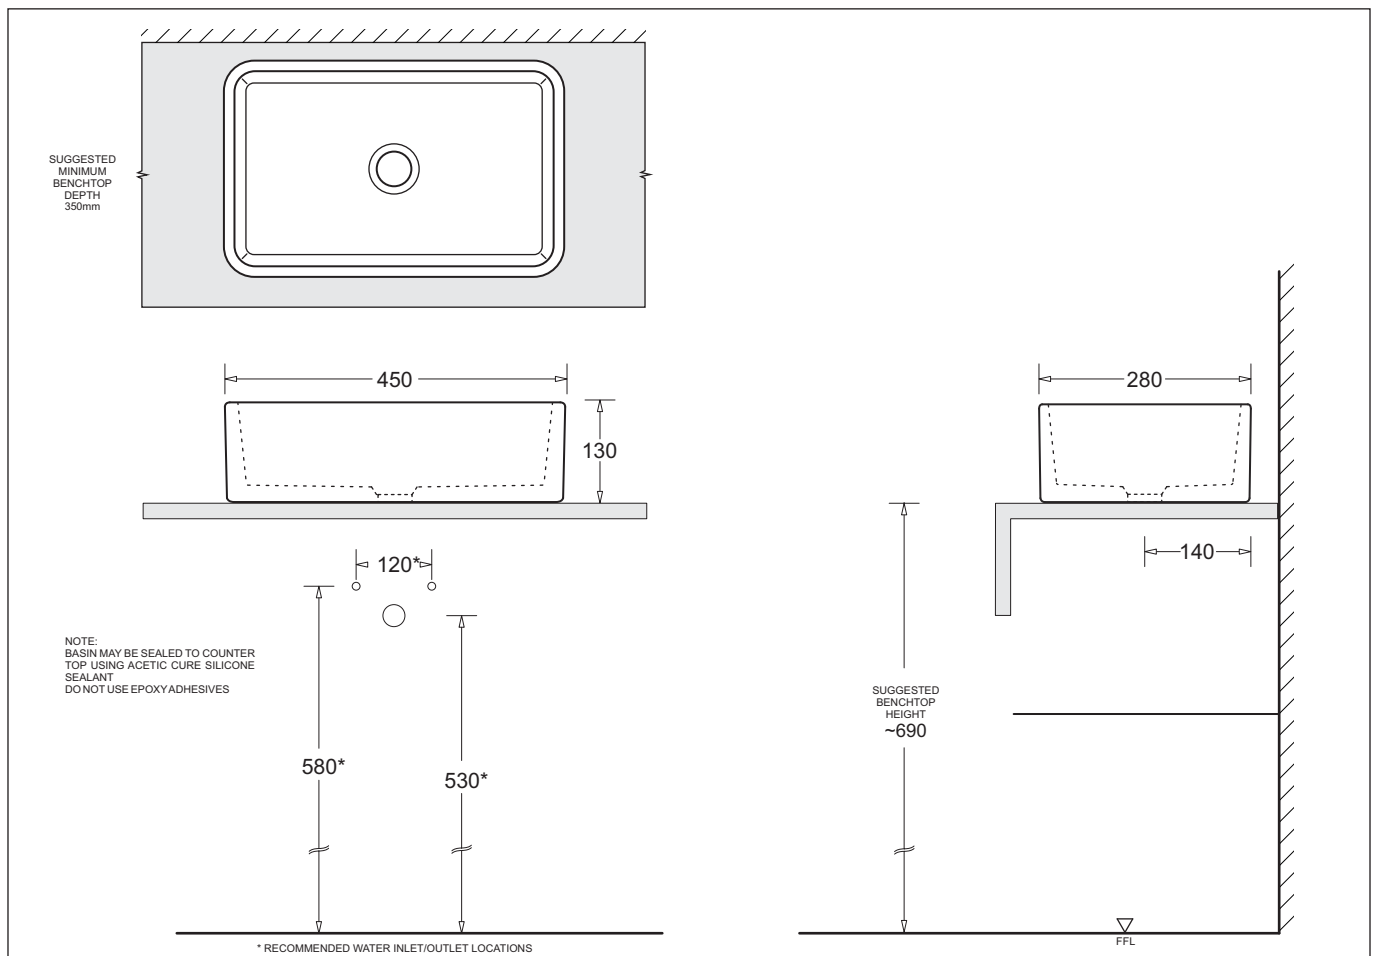

marbletrend

MBSE045

January 2018

SUPERSEDES ALL PREVIOUS ISSUES

2.4.28

ESTI

RECTANGULAR COUNTERTOP VESSEL

Nominal Size 450 x 280mm

0 TAPHOLE

ESTI

RECTANGULAR COUNTERTOP VESSEL

- Contemporary vitreous china vessel basin
- Benchtop mounting permits wall or bench-top tapware fitting
- Features modern soft-square vessel style
- 32mm waste outlet
- 450 x 280mm
- Capacity 9.6L

Provided

Item	Description	Code
Basin	Esti Rectangular Vessel	MBSE045
Plug & Waste	Waste 32mm-Chrome	PW6

All dimensions are in millimetres and are subject to normal manufacturing variation of +/- 3mm on all surfaces. As product development is ongoing BPA reserves the right to vary specifications without notice.