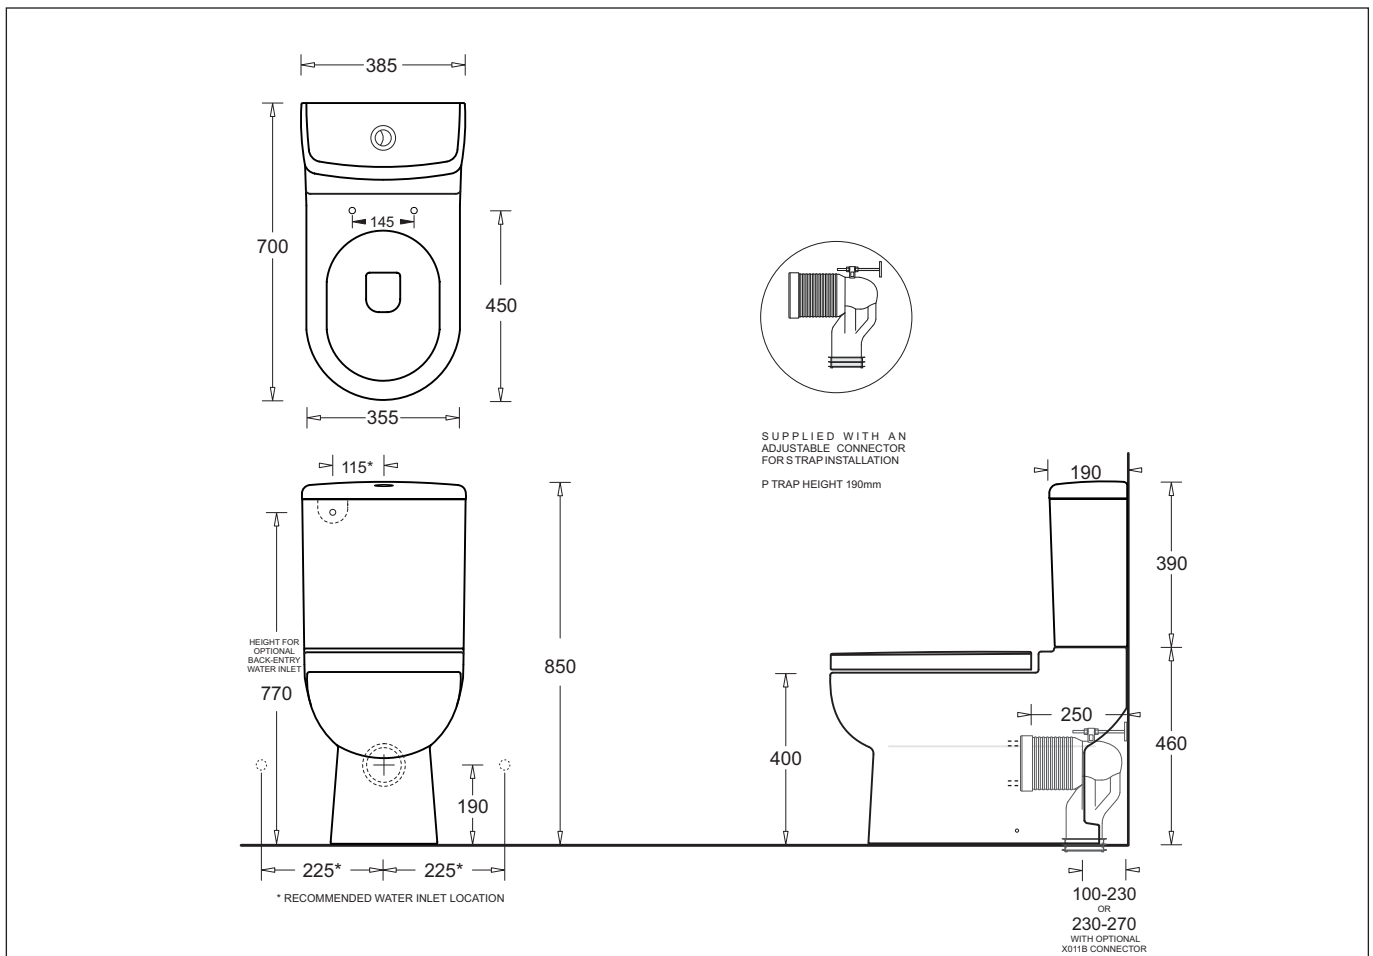

marbletrend

J2902.J2952

Jul 2018

SUPERSEDES ALL PREVIOUS ISSUES

3.1.24

ESTI

CLOSE COUPLED TOILET SUITE
S/P TRAP

Soft Close Seat

- Contemporary close coupled vitreous china toilet suite
- Modern styling with simple easy-clean lines
- Supplied with selected soft close seat
- 4 Star dual flush efficiency
- Concealed bottom entry water inlet.
- Adjustable S connector supplied for 100-230mm set out
- Optional adjustable S connector for 270-270mm set out

Provided

Item	Description	Code
Toilet	Esti Close Coupled Pan	J2902
Cistern	Esti Cistern Bottom Entry	J2952
Seat	Soft Close Seat	MSEE101
Sewer	S Connector 100-230mm set out	✓
Installation	Floor Fixing Kit	XJ200
Installation	Instruction Sheet	✓

Optional

Sewer	S Connector 230-270mm set out	X011B
Inlet Valve	Valve Kit for Back Entry Conversion	XJ108

All dimensions are in millimetres and are subject to normal manufacturing variation of +/- 3mm on all surfaces. As product development is ongoing BPA reserves the right to vary specifications without notice.