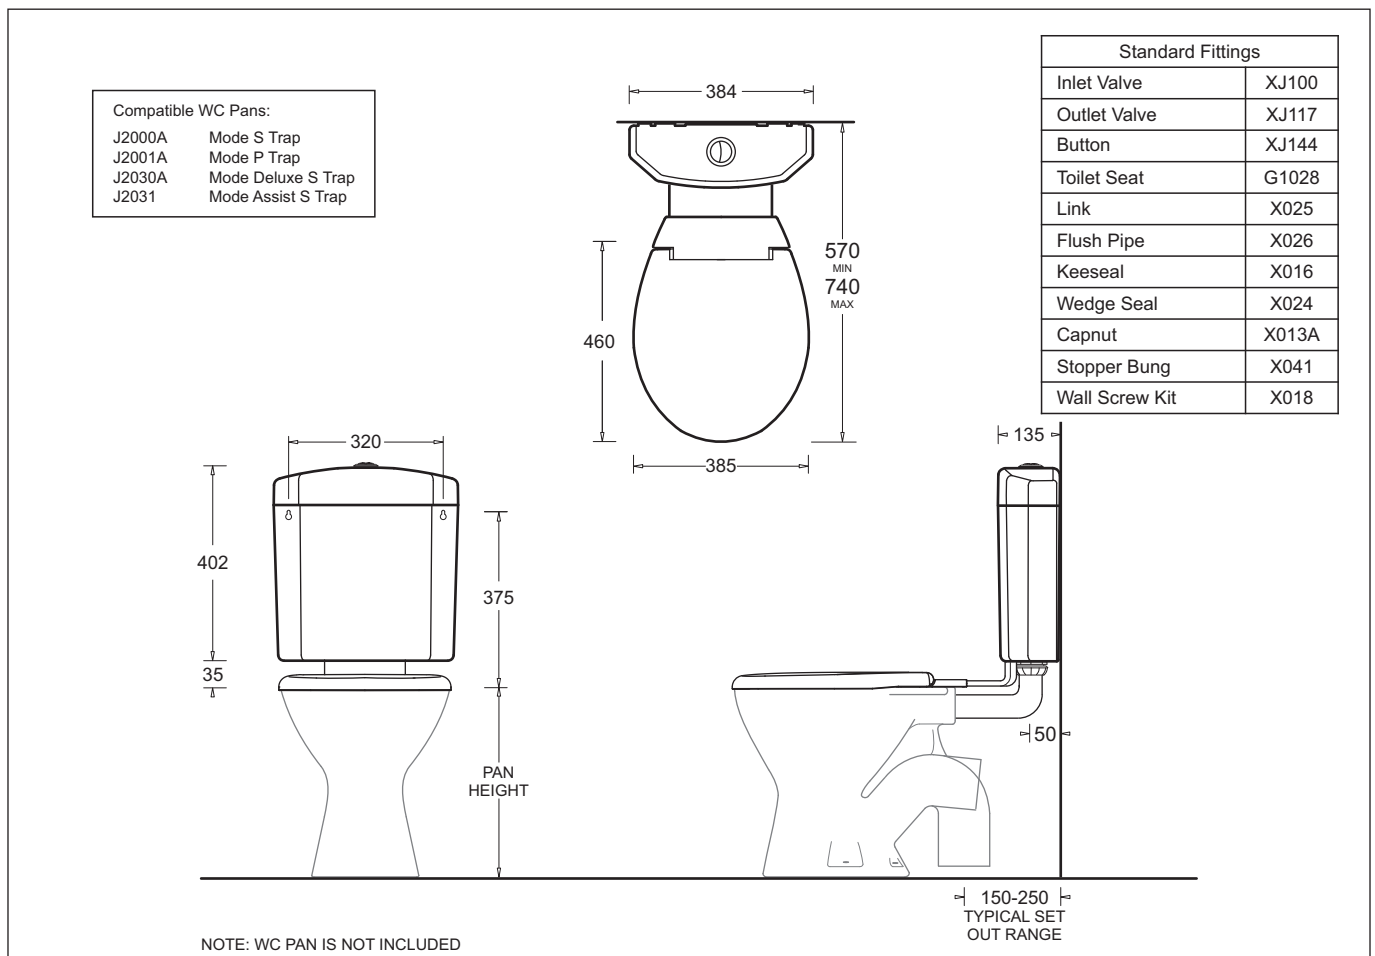

## ULTRA CISTERN

PLASTIC CISTERN WITH SEAT AND LINK  
4.5/3 LITRE DUAL FLUSH (CONVERTIBLE TO 6/3 LITRE)

## PLASTIC CISTERN WITH SEAT AND LINK

- Stylish plastic cistern with link and seat
- Large chrome-plated flush buttons
- Ideally matched with Marbletrend Mode pans
- Design allows for flexible set out range (typically 150-250mm)
- 4.5/3L Dual flush - 4 Star WELS rated
- Adjustable to suit 6/3L flushing pans
- LH/RH water inlet

### Provided

Item	Description	Code
Cistern	Ultra Cistern Seat and Link	MTTU101
Installation	Instruction Sheet	✓

All dimensions are in millimetres and are subject to normal manufacturing variation of +/- 3mm on all surfaces. As product development is ongoing BPA reserves the right to vary specifications without notice.