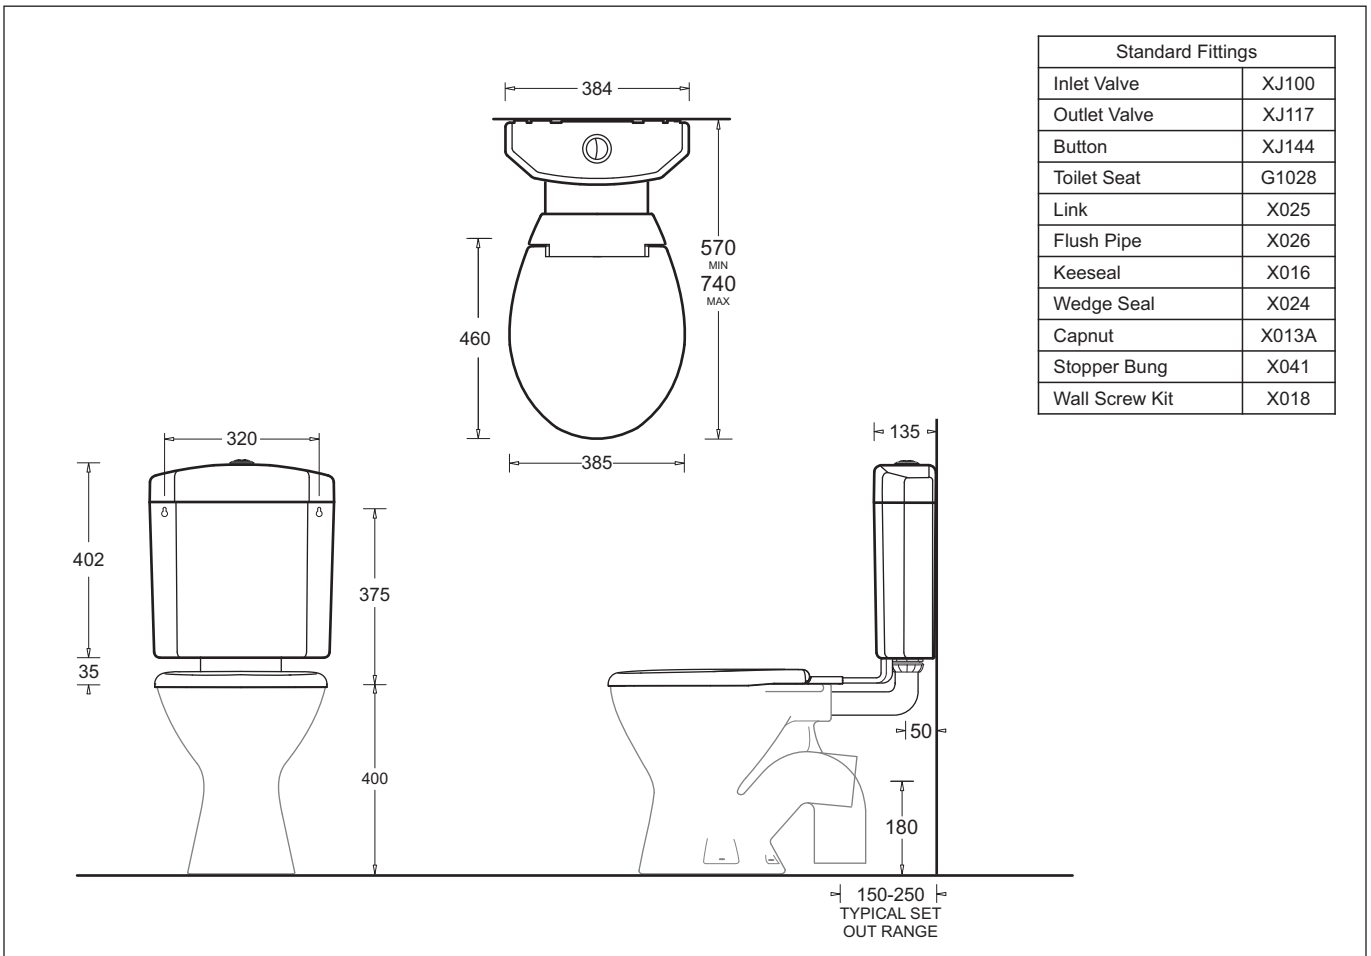

J2000.MTTU101
J2001.MTTU101

July 2018

SUPERSEDES ALL PREVIOUS ISSUES

3.5.16

ULTRA SLIM

VITREOUS CHINA - PLASTIC LINK SUITE

ULTRA SLIM LINK

VITREOUS CHINA - PLASTIC LINK SUITE

- Vitreous china pedestal pan with plastic cistern with link and seat
- Large chrome-plated flush buttons
- Variable set out S trap 140-300mm, P trap 180mm
- 4.5/3L Dual flush - 4 Star WELS rated
- 4 hole floor fixing for increased stability
- LH/RH water inlet

Provided

Item	Description	Code
Toilet	Mode S Pan	J2000A
Toilet	Mode P Pan	J2001A
Cistern	Ultra Cistern Seat and Link	MTTU101
Installation	Instruction Sheet	✓

All dimensions are in millimetres and are subject to normal manufacturing variation.
As product development is ongoing BPA reserves the right to vary specifications without notice.
Bathroom Products Australia P/L ABN 87 079 297 617