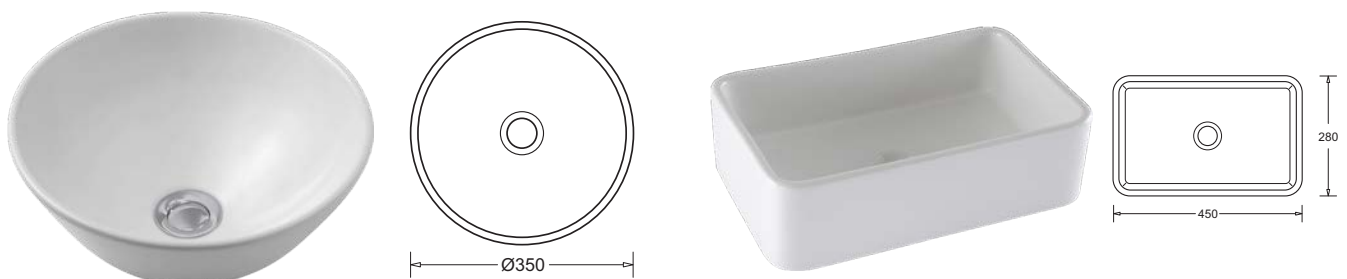

ESTI RANGE

NEW

The Esti range of basins offers bold, contemporary style with clean lines, creating a minimalist look. Pair the new Esti counter top basins with the Sardina or Madeira Xtra Height Basin Mixers for a touch of pure elegance.*

Esti | MBSE155.1.PW1

VANITY COUNTER TOP BASIN

- Generously proportioned oval vitreous china drop in vanity basin
- Twin soap recesses
- Supplied with Chrome O/Flow Plug & Waste
- Bowl capacity 10.0L
- 1 Taphole
- No overflow

RRP inc.GST **\$115.50**

Esti Square | MBSE035.PW6

COUNTER TOP / VESSEL BASIN

- Modern vitreous china vessel basin
- Benchtop mounting permits wall or bench-top tapware fitting
- Features modern soft-square vessel style
- 135mm above the counter height
- Supplied with Chrome Pop-up Waste 32mm
- Capacity 9.8L
- 0 Taphole
- No overflow

RRP inc.GST **\$220.00**

Esti Round | MBSE036.PW6

COUNTER TOP / VESSEL BASIN

- Combines clean lines and soft curves
- Benchtop mounting permits wall or bench-top tapware fitting
- Features modern soft-edge vessel style
- 135mm above the counter height
- Supplied with Chrome Pop-up Waste 32mm
- Capacity 5.3L
- 0 Taphole
- No overflow