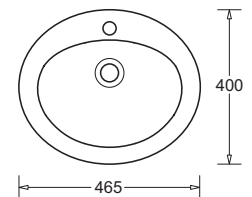

Optional Parts *(not included)*

Milano Shroud MBSM852

RRP inc.GST **\$137.50**

Milano II 500 | MBSM850.1.PW2

WALL HUNG BASIN

- Gentle curves and an enduring, classic design
- Vitreous china wall basin with wide soap platform
- Supplied with Plastic O/Flow Plug & Waste
- Capacity 4.1L
- 1 Taphole

RRP inc.GST **\$170.50**

Optional Parts *(not included)*

Milano Shroud MBSM852

RRP inc.GST **\$137.50**

Milano Corner | MBSM830.1.PW2

WALL HUNG BASIN

- Contemporary vitreous china corner basin
- Compact size for bathrooms with limited space
- Supplied with Plastic O/Flow Plug & Waste
- Shown with chrome pop up waste PW5 *(not included)*
- Capacity 3.9L
- 1 Taphole
- No overflow