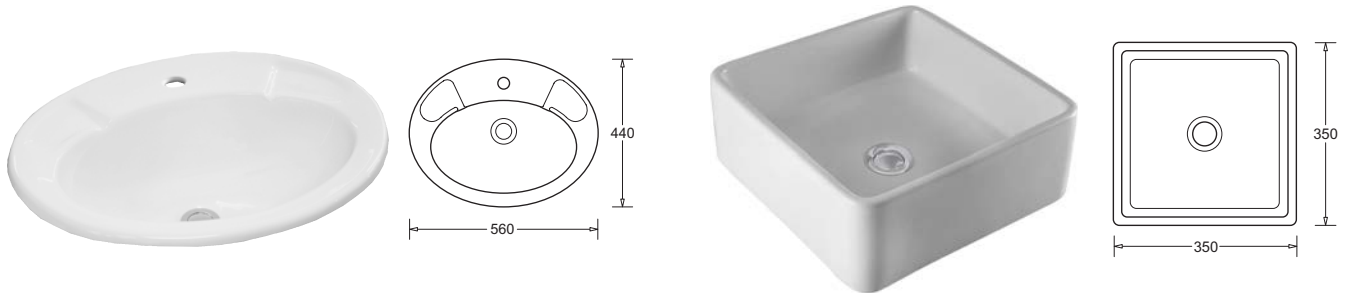

RRP inc.GST **\$170.50**

Optional Parts *(not included)*

Milano Shroud MBSM852

RRP inc.GST **\$137.50**

Milano Corner | MBSM830.1.PW2

WALL HUNG BASIN

- Contemporary vitreous china corner basin
- Compact size for bathrooms with limited space
- Supplied with Plastic O/Flow Plug & Waste
- Shown with chrome pop up waste PW5 *(not included)*
- Capacity 3.9L
- 1 Taphole
- No overflow

RRP inc.GST **\$165.00**

Milano II | MBSM145.1.PW1

VANITY COUNTER TOP BASIN

- Oval vitreous china vanity basin
- Supplied with Chrome O/Flow Plug & Waste
- Bowl capacity 7.5L
- 1 Taphole
- No overflow

RRP inc.GST **\$110.00**

ESTI RANGE

NEW

The Esti range of basins offers bold, contemporary style with clean lines, creating a minimalist look. Pair the new Esti counter top basins with the Sardina or Madeira Xtra Height Basin Mixers for a touch of pure elegance.*

RRP inc.GST **\$115.50**

Esti Square | MBSE035.PW6

COUNTER TOP / VESSEL BASIN

- Modern vitreous china vessel basin
- Benchtop mounting permits wall or bench-top tapware fitting
- Features modern soft-square vessel style
- 135mm above the counter height
- Supplied with Chrome Pop-up Waste 32mm
- Capacity 9.8L
- 0 Taphole
- No overflow