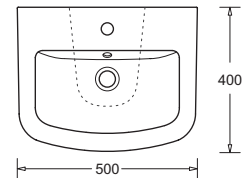

MILANO RANGE

NEW

Combining modern styling with simple easy-clean lines, the Milano range of basins are both fashionable and practical. Available in a variety of different types, there's a Milano for every style of bathroom.

Milano II 400 | MBSM840.1.PW2

WALL HUNG BASIN

- Contemporary vitreous china wall basin
- Wide soap platform
- Supplied with Plastic O/Flow Plug & Waste
- Capacity 2.4L
- 1 Taphole

RRP inc.GST **$154.00**

Optional Parts *(not included)*

Milano Shroud MBSM852

RRP inc.GST **$137.50**

Milano II 500 | MBSM850.1.PW2

WALL HUNG BASIN

- Gentle curves and an enduring, classic design
- Vitreous china wall basin with wide soap platform
- Supplied with Plastic O/Flow Plug & Waste
- Capacity 4.1L
- 1 Taphole

RRP inc.GST **$170.50**

Optional Parts *(not included)*

Milano Shroud MBSM852

RRP inc.GST **$137.50**