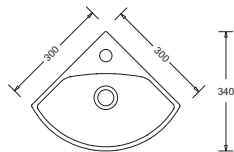

Optional Parts *(not included)*

Milano Shroud MBSM852

RRP inc.GST **\$137.50**

Milano II 500 | MBSM850.1.PW2

WALL HUNG BASIN

- Gentle curves and an enduring, classic design
- Vitreous china wall basin with wide soap platform
- Supplied with Plastic O/Flow Plug & Waste
- Capacity 4.1L
- 1 Taphole

RRP inc.GST **\$170.50**

Optional Parts *(not included)*

Milano Shroud MBSM852

RRP inc.GST **\$137.50**

Milano Corner | MBSM830.1.PW2

WALL HUNG BASIN

- Contemporary vitreous china corner basin
- Compact size for bathrooms with limited space
- Supplied with Plastic O/Flow Plug & Waste
- Shown with chrome pop up waste PW5 *(not included)*
- Capacity 3.9L
- 1 Taphole
- No overflow