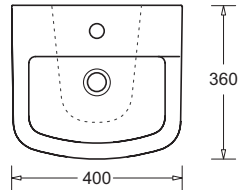

MILANO RANGE

NEW

Combining modern styling with simple easy-clean lines, the Milano range of basins are both fashionable and practical. Available in a variety of different types, there's a Milano for every style of bathroom.

Milano II 400 | MBSM840.1.PW2

WALL HUNG BASIN

- Contemporary vitreous china wall basin
- Wide soap platform
- Supplied with Plastic O/Flow Plug & Waste
- Capacity 2.4L
- 1 Taphole

RRP inc.GST **$154.00**

Optional Parts *(not included)*

Milano Shroud MBSM852

RRP inc.GST **$137.50**

Milano II 500 | MBSM850.1.PW2

WALL HUNG BASIN

- Gentle curves and an enduring, classic design
- Vitreous china wall basin with wide soap platform
- Supplied with Plastic O/Flow Plug & Waste
- Capacity 4.1L
- 1 Taphole

RRP inc.GST **$170.50**

Optional Parts *(not included)*

Milano Shroud MBSM852

RRP inc.GST **$137.50**